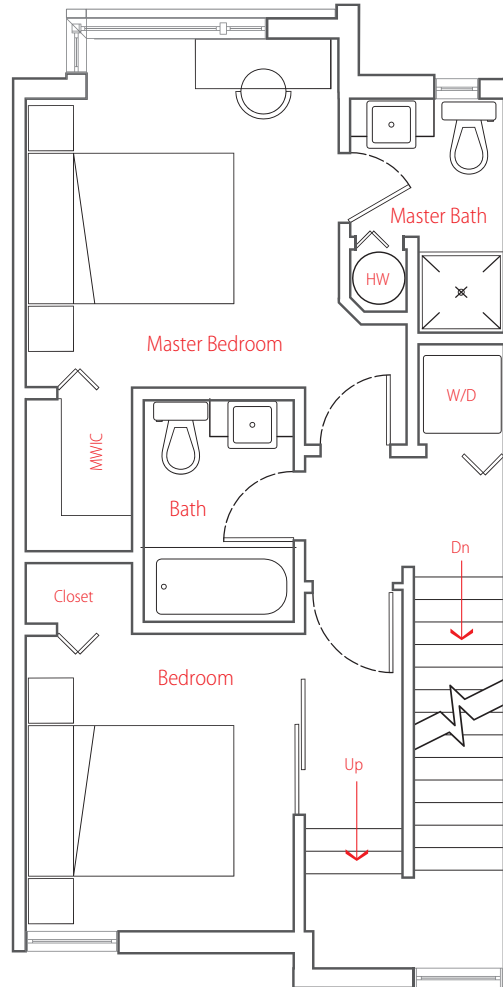

Main Floor

Upper Floor

Top Floor

Deck 391 sq ft
Balcony 23 sq ft

Main floor	517 sq ft
Upper floor	517 sq ft
Entry floor	39 sq ft
Total	1,073 sq ft

9 ON THE **PARK**

THIS IS NOT AN OFFER FOR SALE

The Developers reserve the right to make modifications and changes to the information contained herein. Renderings, photos and sketches are representational and may not be accurate. Dimensions, sizes, specifications, layouts and materials are approximate only and subject to change without notice. E. & O.E.