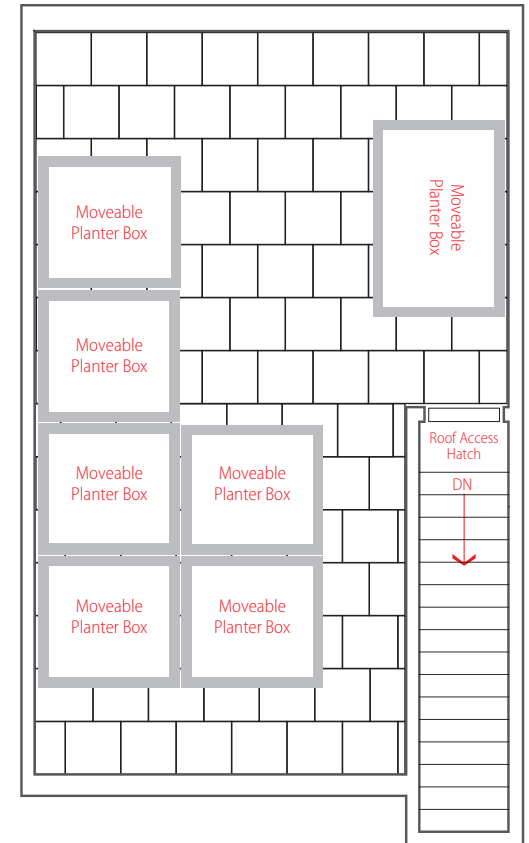

Main Floor

Upper Floor

Top Floor

Deck 391 sq ft
Balcony 23 sq ft

Main floor	517 sq ft
Upper floor	517 sq ft
Entry floor	39 sq ft
Total	1,073 sq ft

9 ON THE **PARK**

THIS IS NOT AN OFFER FOR SALE

The Developers reserve the right to make modifications and changes to the information contained herein. Renderings, photos and sketches are representational and may not be accurate. Dimensions, sizes, specifications, layouts and materials are approximate only and subject to change without notice. E. & O.E.