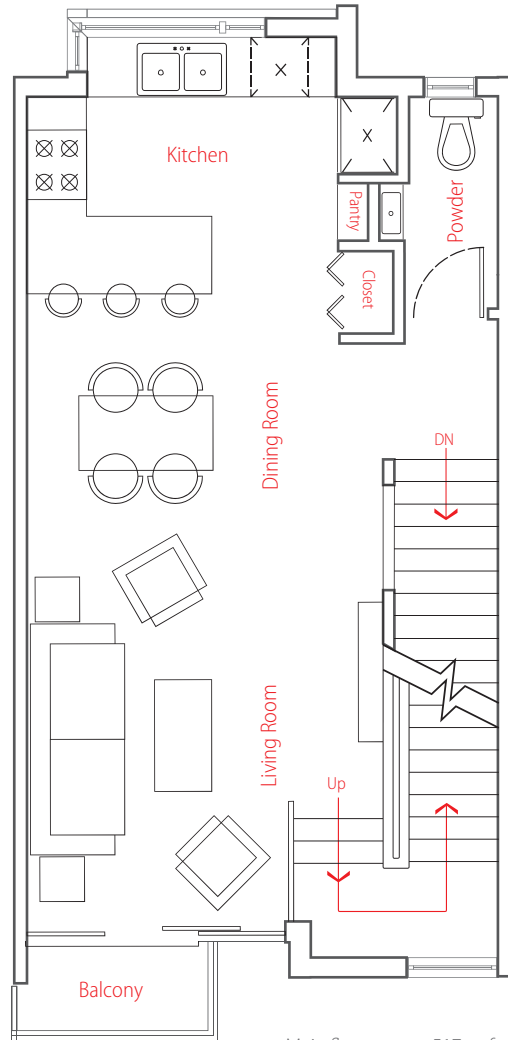

Main Floor

Upper Floor

Top Floor

Deck 391 sq ft
Balcony 23 sq ft

Main floor	517 sq ft
Upper floor	517 sq ft
Entry floor	39 sq ft
Total	1,073 sq ft

9 ON THE **PARK**

THIS IS NOT AN OFFER FOR SALE

The Developers reserve the right to make modifications and changes to the information contained herein. Renderings, photos and sketches are representational and may not be accurate. Dimensions, sizes, specifications, layouts and materials are approximate only and subject to change without notice. E. & O.E.