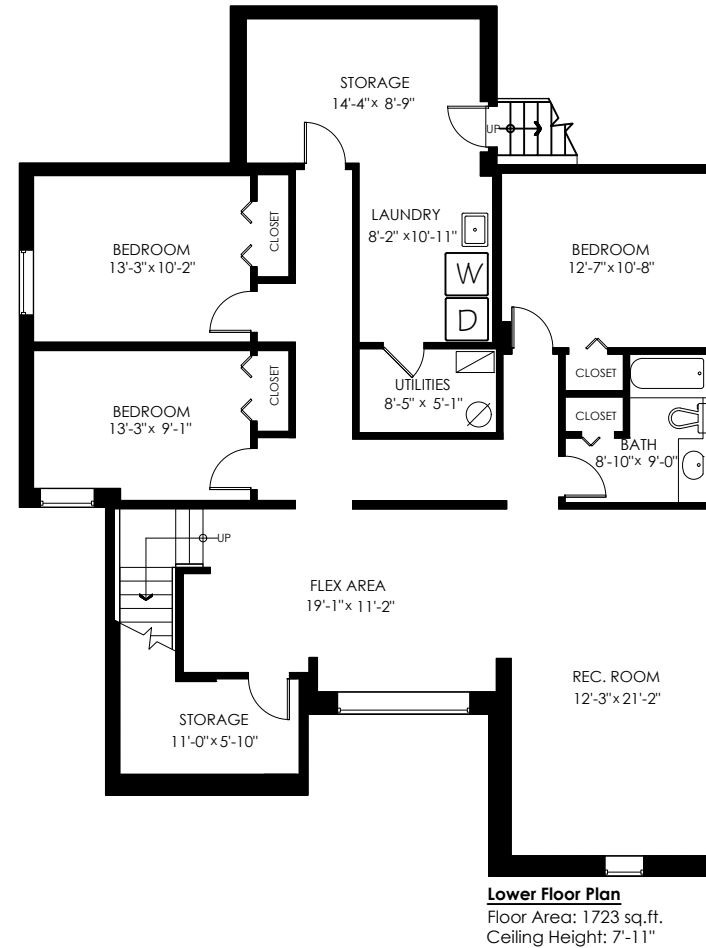

Nicole Johnston PREC\*

604.793.7686

nicole.happyhomesbc@gmail.com

49695 Yale Rd Chilliwack

Main Floor:	1,723 sq.ft.
Lower Floor:	1,723 sq.ft.
<b>Total Livable:</b>	<b>3,446 sq.ft.</b>

Deck:	634 sq.ft.
Porch:	50 sq.ft.
<b>Total Extras:</b>	<b>684 sq.ft.</b>

MEASURED ON: (2022-07-09)  
 info@pixlworks.com www.pixlworks.com 604.329.5788

E&O Insured. Total square foot calculated to gross unit area. SQFT based on interior measurements to exterior walls, not taken from original blueprints, may include unfinished area. This is for marketing purposes only and is not intended for architectural/construction use. All details, sizes & placements should be considered approximate within +/- 2% tolerance.