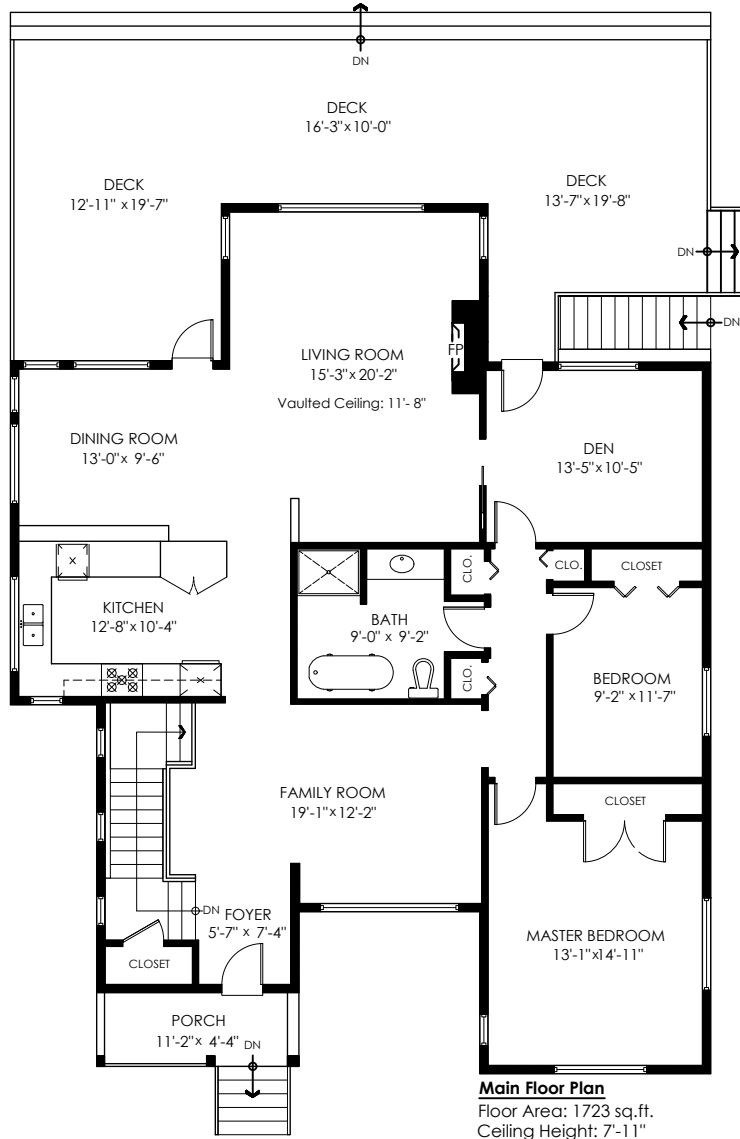

Nicole Johnston PREC\*

604.793.7686

nicole.happyhomesbc@gmail.com

49695 Yale Rd Chilliwack

Main Floor:	1,723 sq.ft.
Lower Floor:	1,723 sq.ft.
<b>Total Livable:</b>	<b>3,446 sq.ft.</b>

Deck:	634 sq.ft.
Porch:	50 sq.ft.
<b>Total Extras:</b>	<b>684 sq.ft.</b>

MEASURED ON: (2022-07-09)  
 info@pixlworks.com www.pixlworks.com 604.329.5788

E&O Insured. Total square foot calculated to gross unit area. SQFT based on interior measurements to exterior walls, not taken from original blueprints, may include unfinished area. This is for marketing purposes only and is not intended for architectural/construction use. All details, sizes & placements should be considered approximate within +/- 2% tolerance.