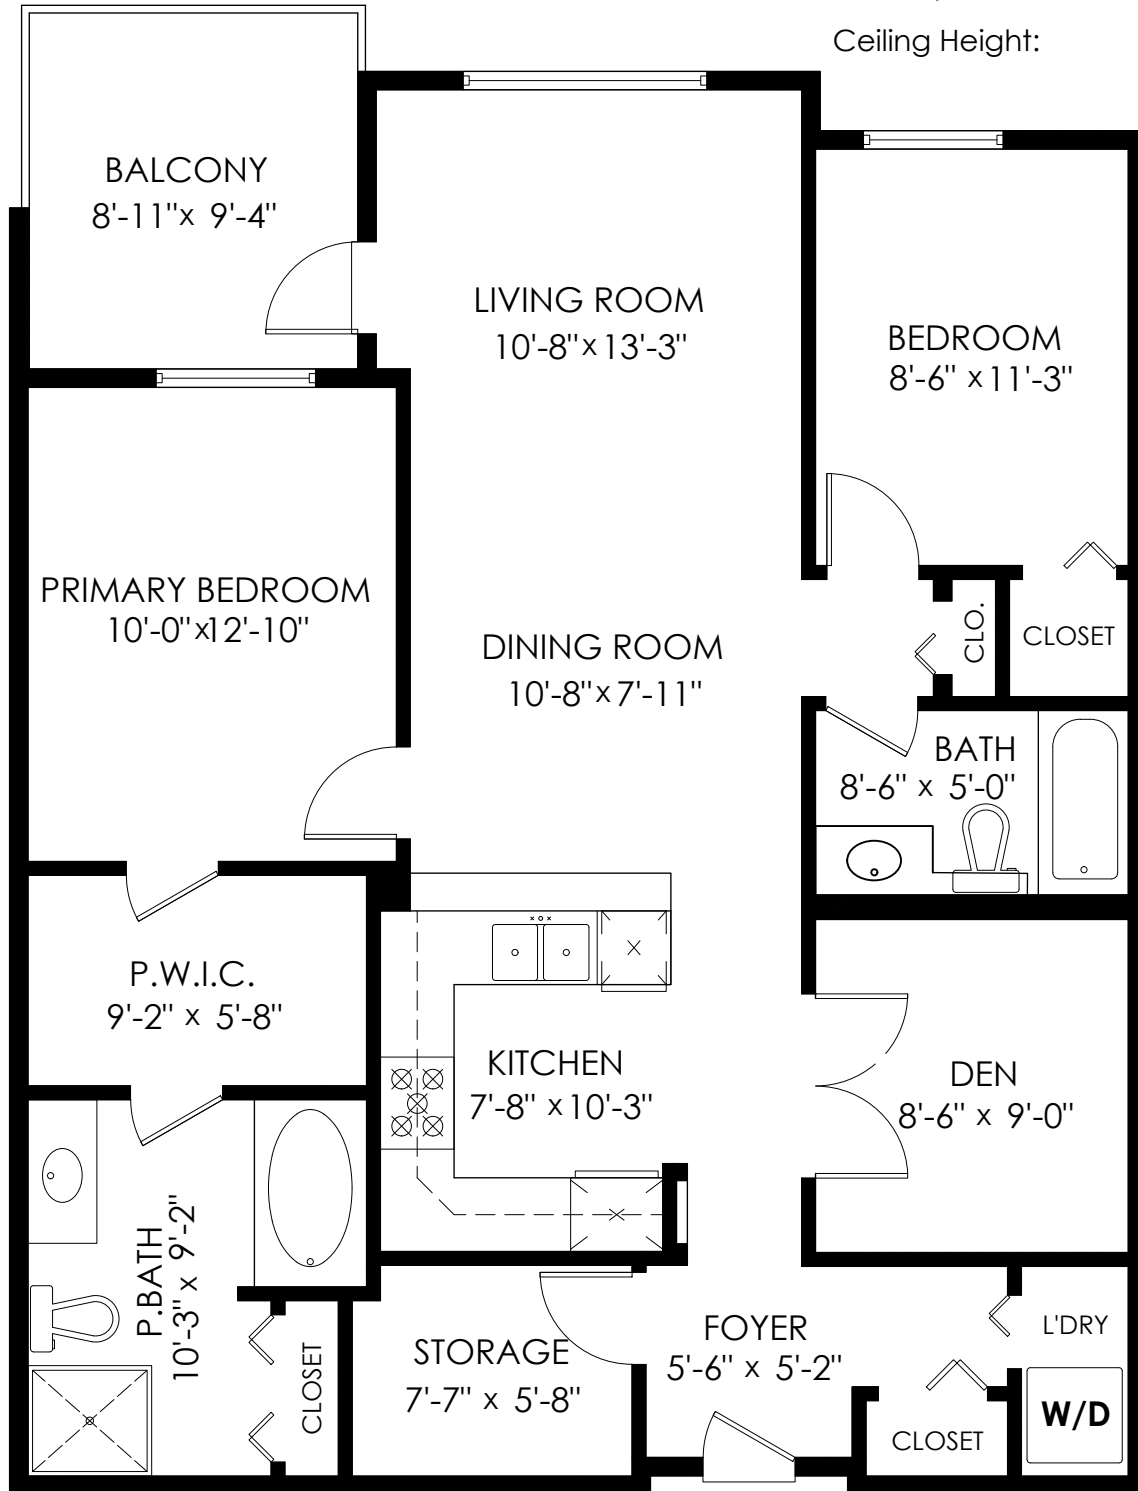

**Floor Area:** 1,099 sq.ft.

Balcony: 86 sq.ft.

Ceiling Height: 8'-0"

SCALE

MEASURED ON: (2023-03-28)

info@pixlworks.com www.pixlworks.com 604.329.5788

E&O Insured. Total square foot calculated to gross unit area. SQFT based on interior measurements to exterior walls, not taken from original blueprints, may include unfinished area. This is for marketing purposes only and is not intended for architectural/construction use. All details, sizes & placements should be considered approximate within +/- 2% tolerance.