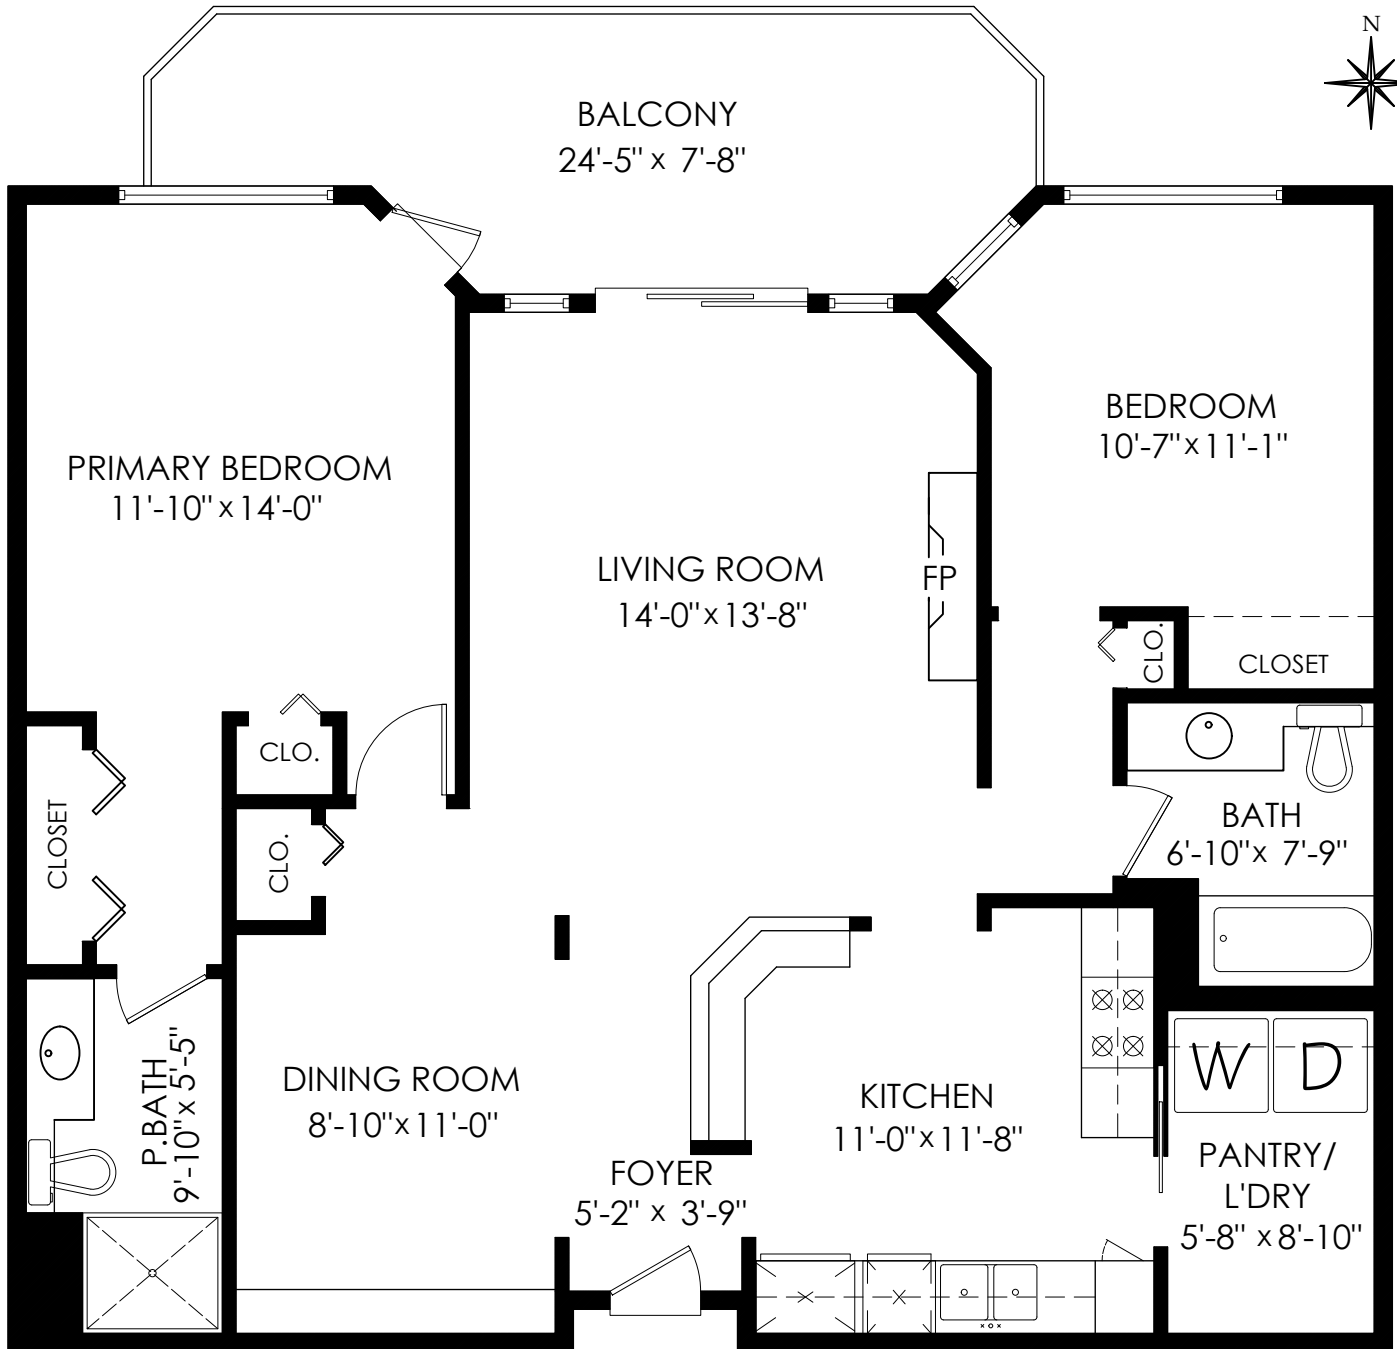

**Floor Area:** 1,175 sq.ft.

Balcony: 158 sq.ft.

Ceiling Height: 7'-11"

SCALE

MEASURED ON: (2023-04-07)

info@pixlworks.com www.pixlworks.com 604.329.5788

E&O Insured. Total square foot calculated to gross unit area. SQFT based on interior measurements to exterior walls, not taken from original blueprints, may include unfinished area. This is for marketing purposes only and is not intended for architectural/construction use. All details, sizes & placements should be considered approximate within +/- 2% tolerance.