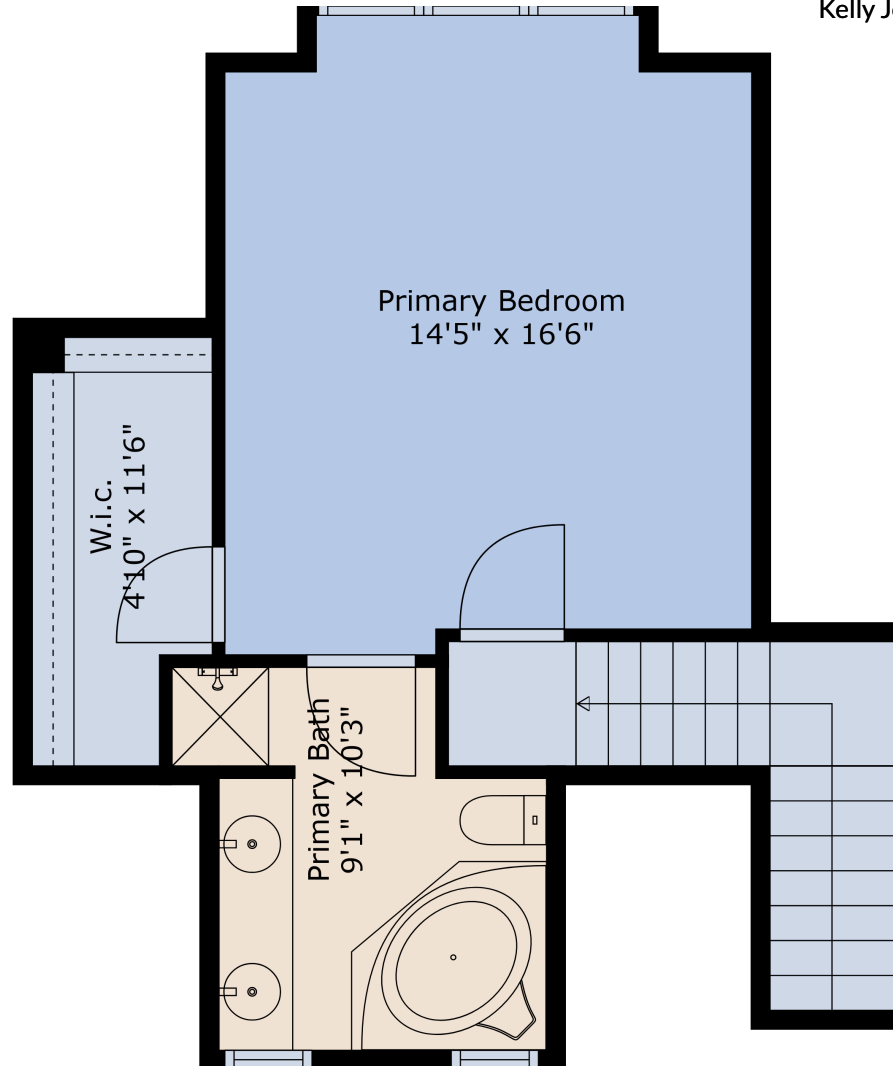

Estimated Areas:

Below Main: 892 sq. ft
Main Floor: 957 sq. ft
Above Main: 416 sq. ft
Total: 2,270 Sq. Ft

#59-36260 McKee

Kelly Johnston and Nicole Johnston *Personal Real Estate Corporation
6047937686
smile@happyhomesbc.ca

Estimated Areas:

Below Main: 892 sq. ft
Main Floor: 957 sq. ft
Above Main: 416 sq. ft
Total: 2,270 Sq. Ft

Estimated Areas:

Below Main: 892 sq. ft
Main Floor: 957 sq. ft
Above Main: 416 sq. ft
Total: 2,270 Sq. Ft

Estimated Areas:

Below Main: 892 sq. ft
Main Floor: 957 sq. ft
Above Main: 416 sq. ft
Total: 2,270 Sq. Ft