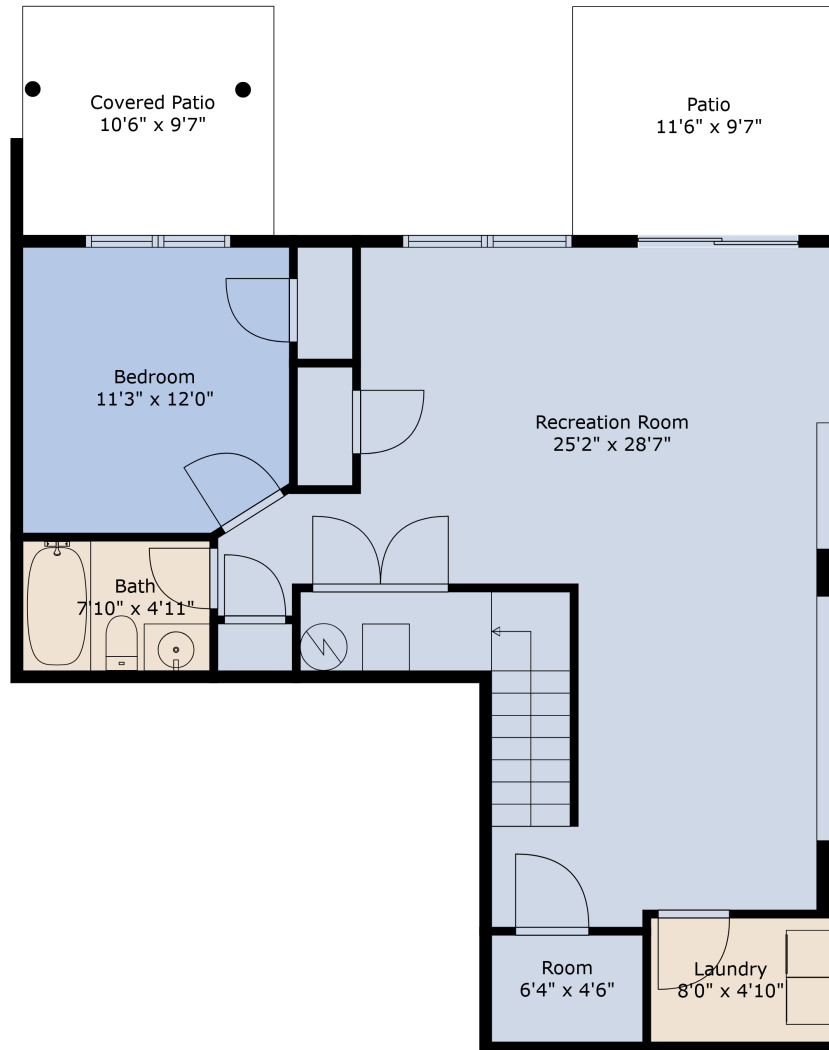

Estimated Areas:

Below Main: 892 sq. ft
Main Floor: 957 sq. ft
Above Main: 416 sq. ft
Total: 2,270 Sq. Ft

#59-36260 McKee

Kelly Johnston and Nicole Johnston *Personal Real Estate Corporation
6047937686
smile@happyhomesbc.ca

Estimated Areas:

Below Main: 892 sq. ft
Main Floor: 957 sq. ft
Above Main: 416 sq. ft
Total: 2,270 Sq. Ft

Estimated Areas:

Below Main: 892 sq. ft
Main Floor: 957 sq. ft
Above Main: 416 sq. ft
Total: 2,270 Sq. Ft

Estimated Areas:

Below Main: 892 sq. ft
Main Floor: 957 sq. ft
Above Main: 416 sq. ft
Total: 2,270 Sq. Ft