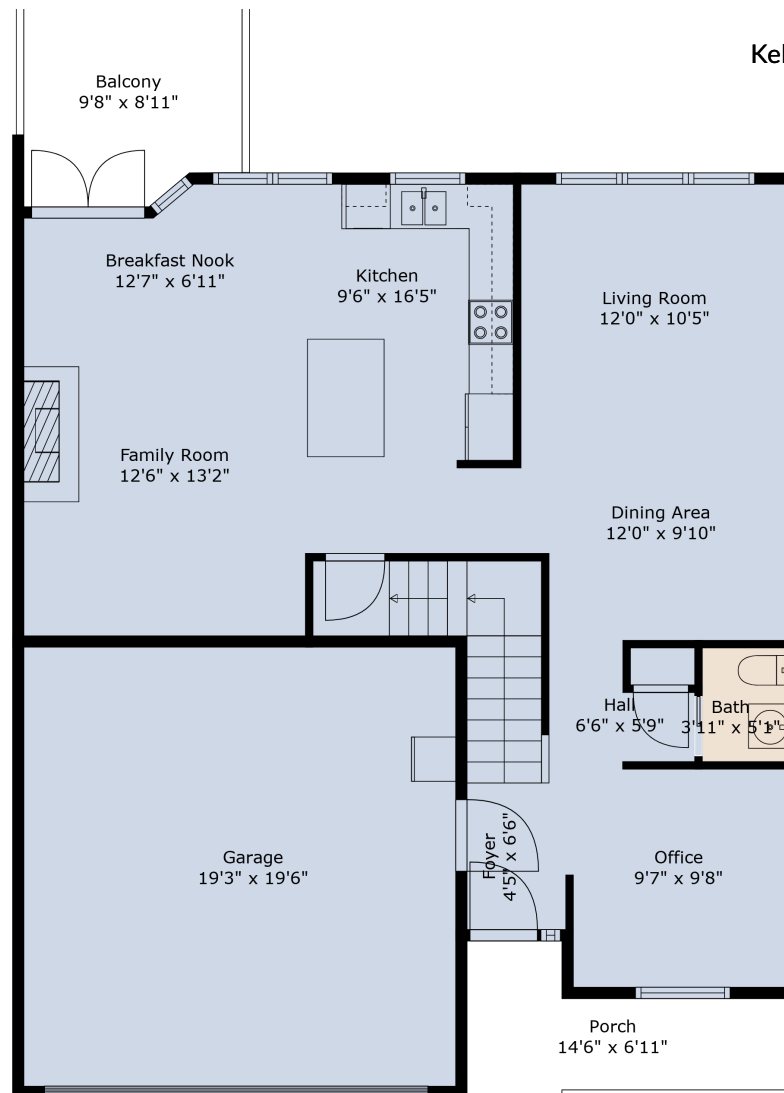

Estimated Areas:

Below Main: 892 sq. ft
Main Floor: 957 sq. ft
Above Main: 416 sq. ft
Total: 2,270 Sq. Ft

#59-36260 McKee

Kelly Johnston and Nicole Johnston *Personal Real Estate Corporation
6047937686
smile@happyhomesbc.ca

Estimated Areas:

Below Main: 892 sq. ft
Main Floor: 957 sq. ft
Above Main: 416 sq. ft
Total: 2,270 Sq. Ft

Estimated Areas:

Below Main: 892 sq. ft
Main Floor: 957 sq. ft
Above Main: 416 sq. ft
Total: 2,270 Sq. Ft

Estimated Areas:

Below Main: 892 sq. ft
Main Floor: 957 sq. ft
Above Main: 416 sq. ft
Total: 2,270 Sq. Ft