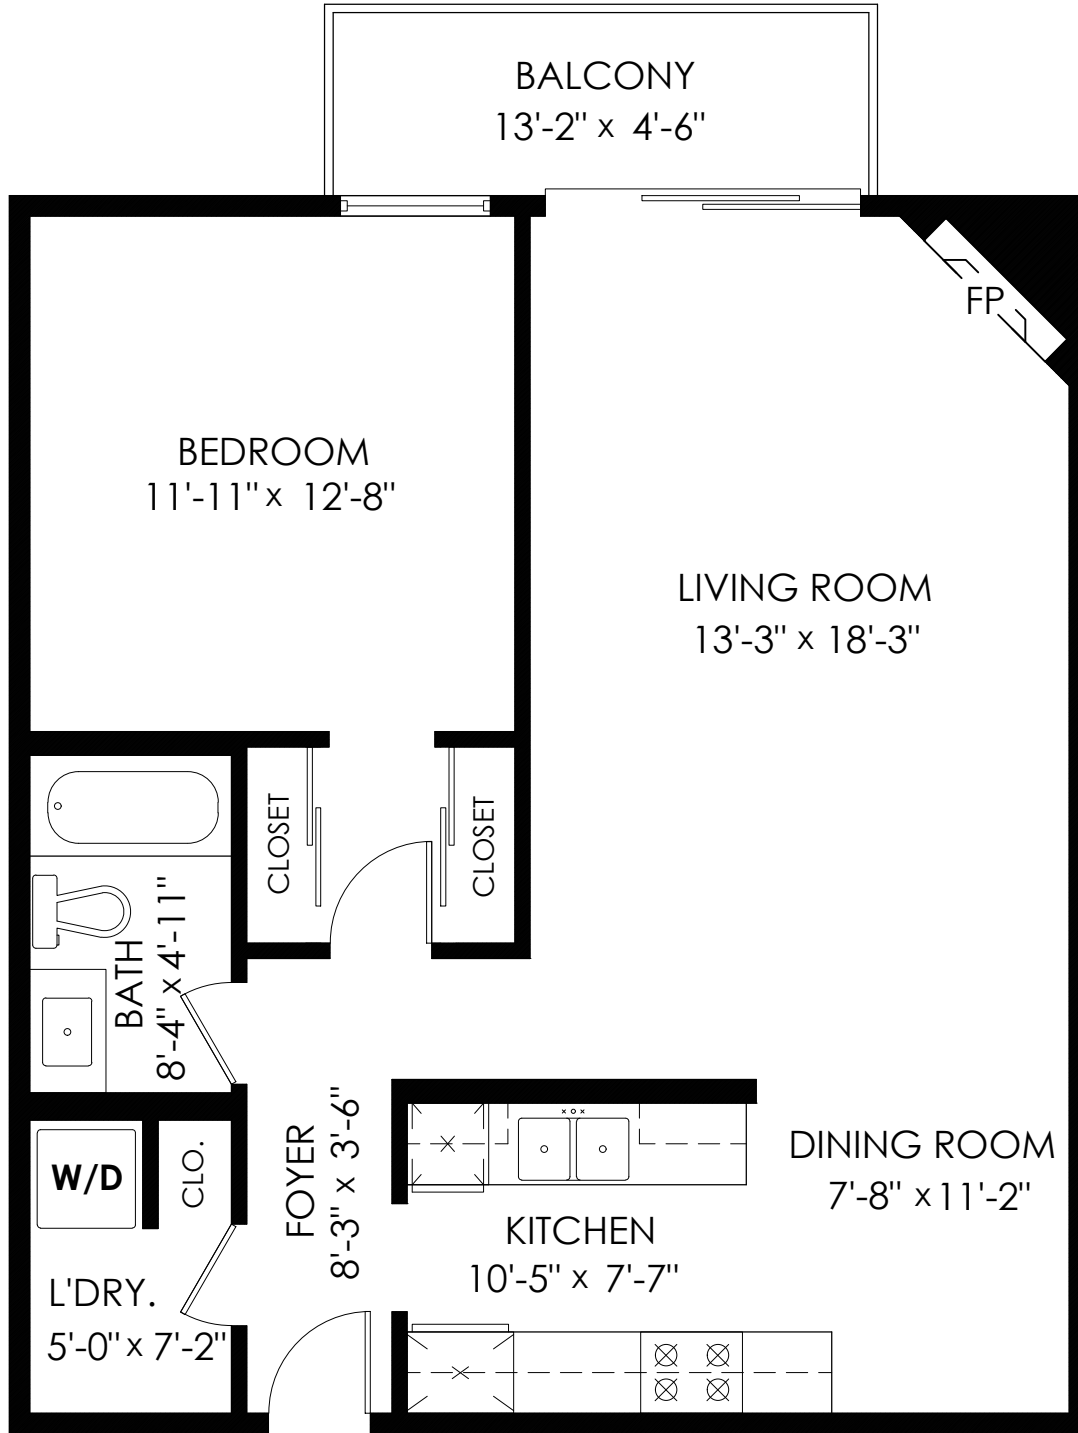

Floor Area: 807 sq.ft.

Balcony: 59 sq.ft.

Ceiling Height: 8'-1"

SCALE