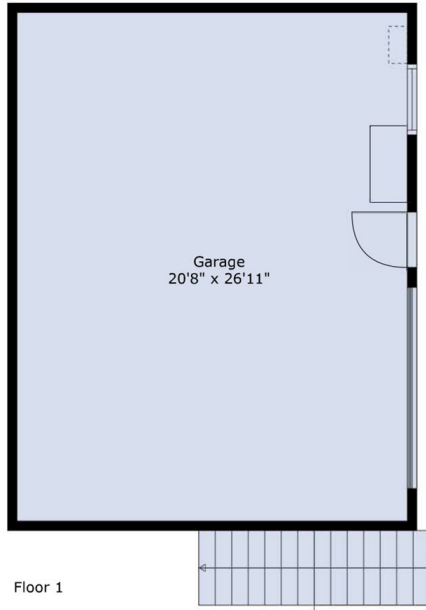

# 47529 Yale Road

House and Carriage Home

**Estimated areas**  
 BELOW MAIN 1090 sq. ft  
 MAIN 1514 sq. ft  
 Total 2604 sq. ft

Floor 1

Floor 2

**Estimated areas**  
 Garage 627 sq. ft  
 MAIN 525 sq. ft  
 Total 525 sq. ft