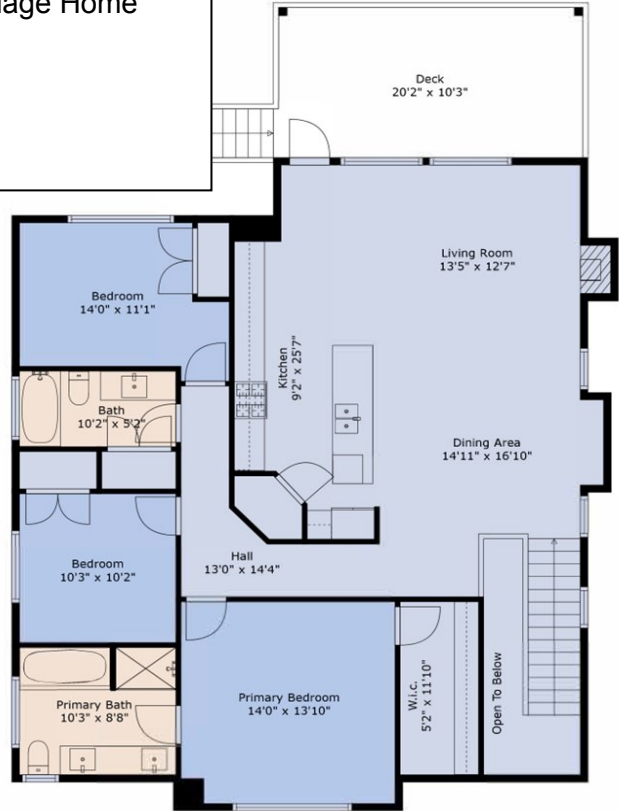

# 47529 Yale Road

House and Carriage Home

**Estimated areas**  
 BELOW MAIN 1090 sq. ft  
 MAIN 1514 sq. ft  
 Total 2604 sq. ft

Floor 1

Floor 2

**Estimated areas**  
 Garage 627 sq. ft  
 MAIN 525 sq. ft  
 Total 525 sq. ft