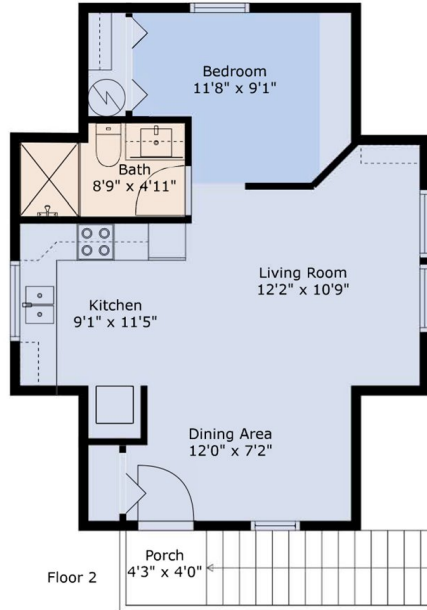

# 47529 Yale Road

House and Carriage Home

**Estimated areas**  
 BELOW MAIN 1090 sq. ft  
 MAIN 1514 sq. ft  
 Total 2604 sq. ft

Floor 1

Floor 2

**Estimated areas**  
 Garage 627 sq. ft  
 MAIN 525 sq. ft  
 Total 525 sq. ft