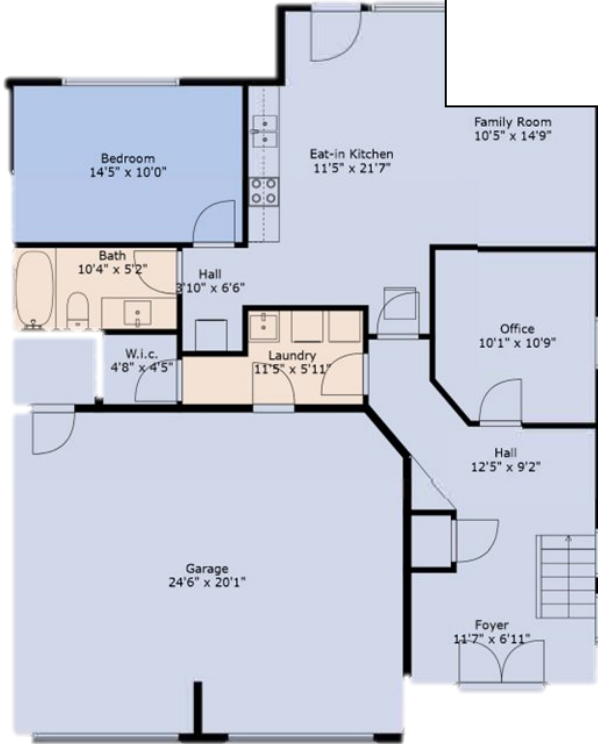

# 47529 Yale Road

House and Carriage Home

**Estimated areas**  
 BELOW MAIN 1090 sq. ft  
 MAIN 1514 sq. ft  
 Total 2604 sq. ft

Floor 1

Floor 2

**Estimated areas**  
 Garage 627 sq. ft  
 MAIN 525 sq. ft  
 Total 525 sq. ft