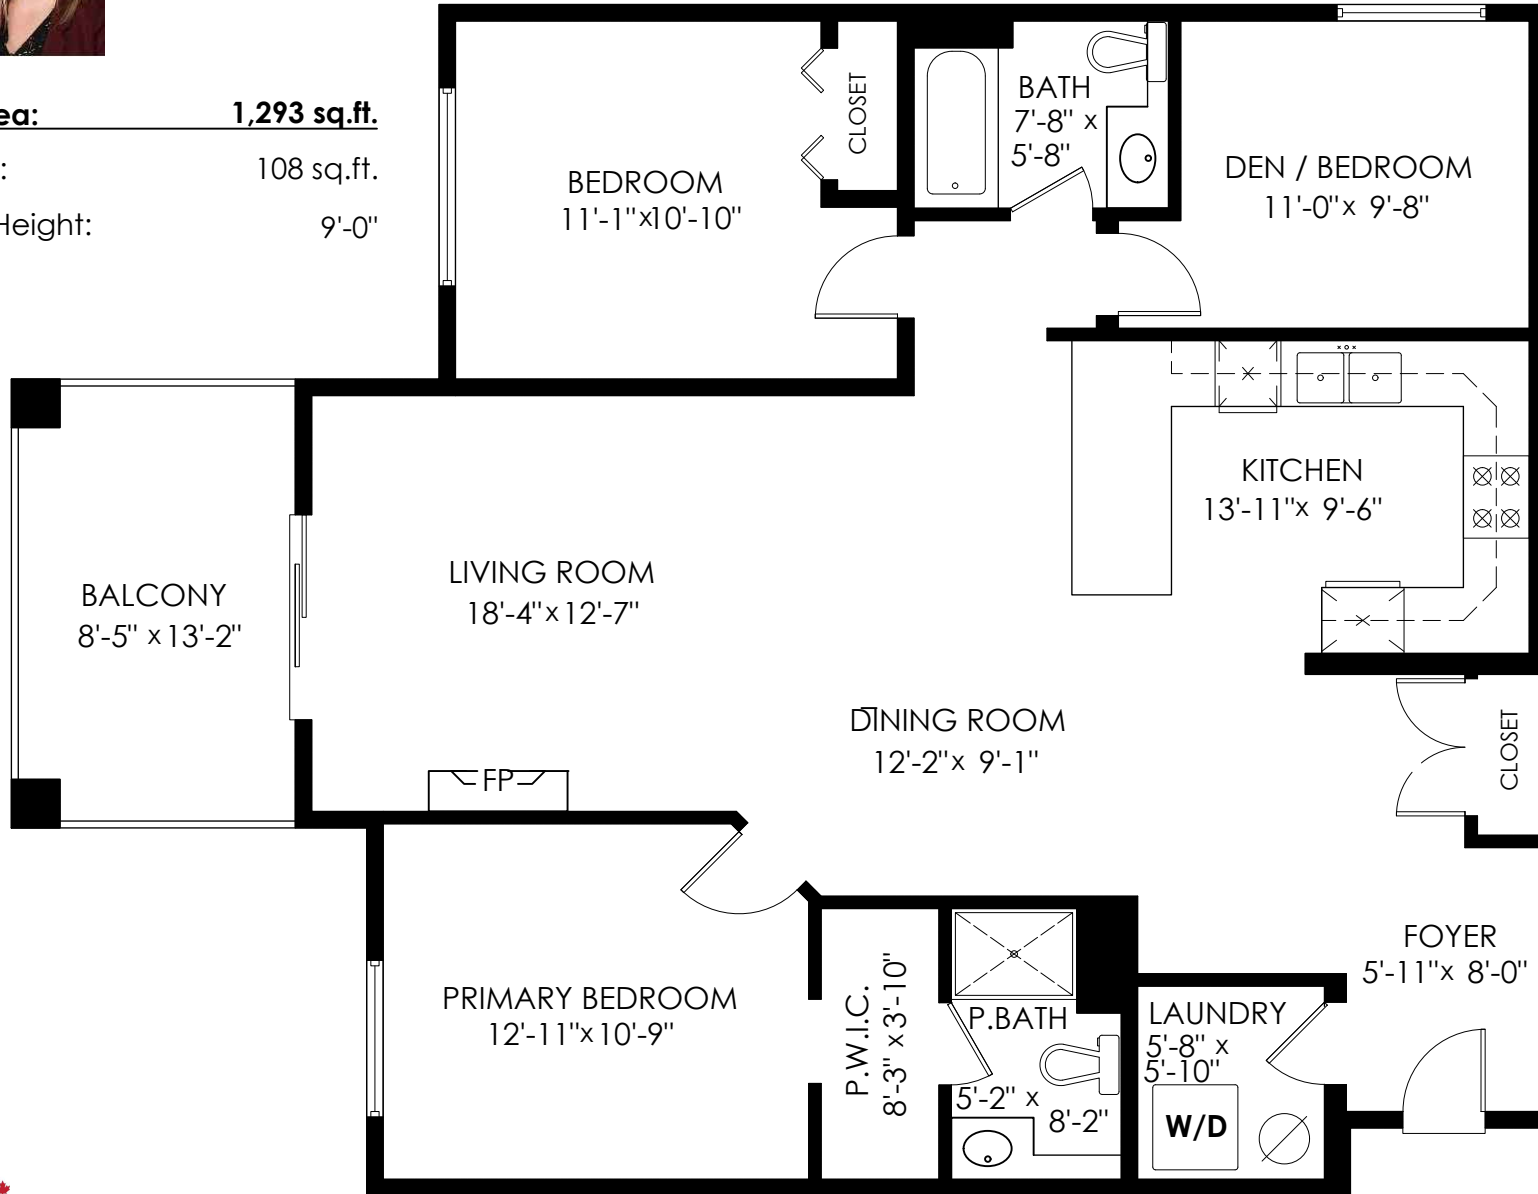

Kelly & Nicole Johnston PREC*

604.793.7686

nicole.happyhomesbc@gmail.com

www.homesinchiliwack.com

**304-46262 First Ave
Chilliwack**

Floor Area: 1,293 sq.ft.

Balcony: 108 sq.ft.

Ceiling Height: 9'-0"

E&O Insured. Total square foot calculated to gross unit area. SQFT based on interior measurements to exterior walls, not taken from original blueprints, may include unfinished area. This is for marketing purposes only and is not intended for architectural/construction use. All details, sizes & placements should be considered approximate within +/- 2% tolerance.