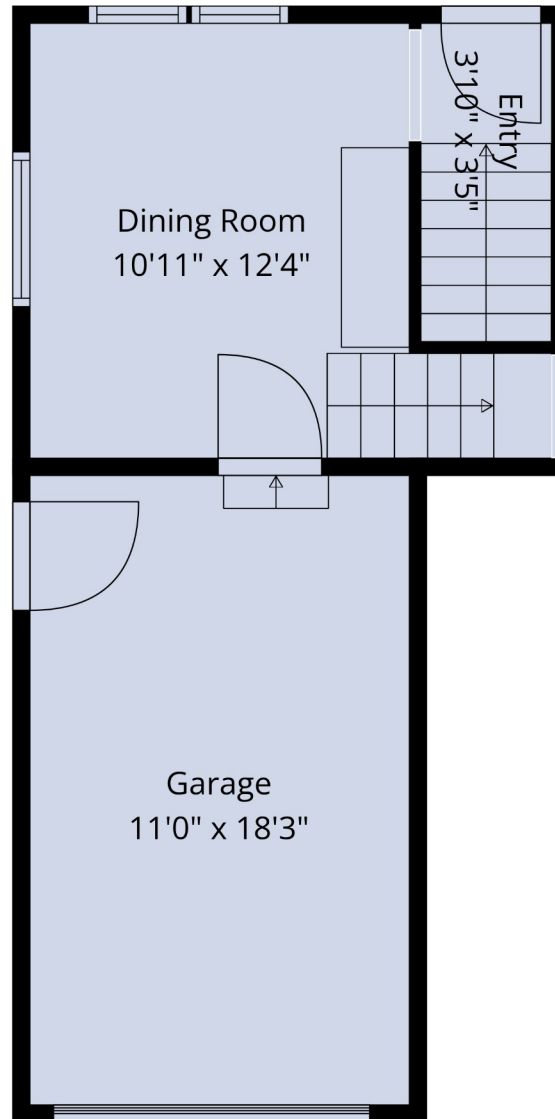

## Estimated Areas:

Below Main: 1021 sq. ft

Main Floor: 1204 sq. ft

**Total: 2225 Sq. Ft**