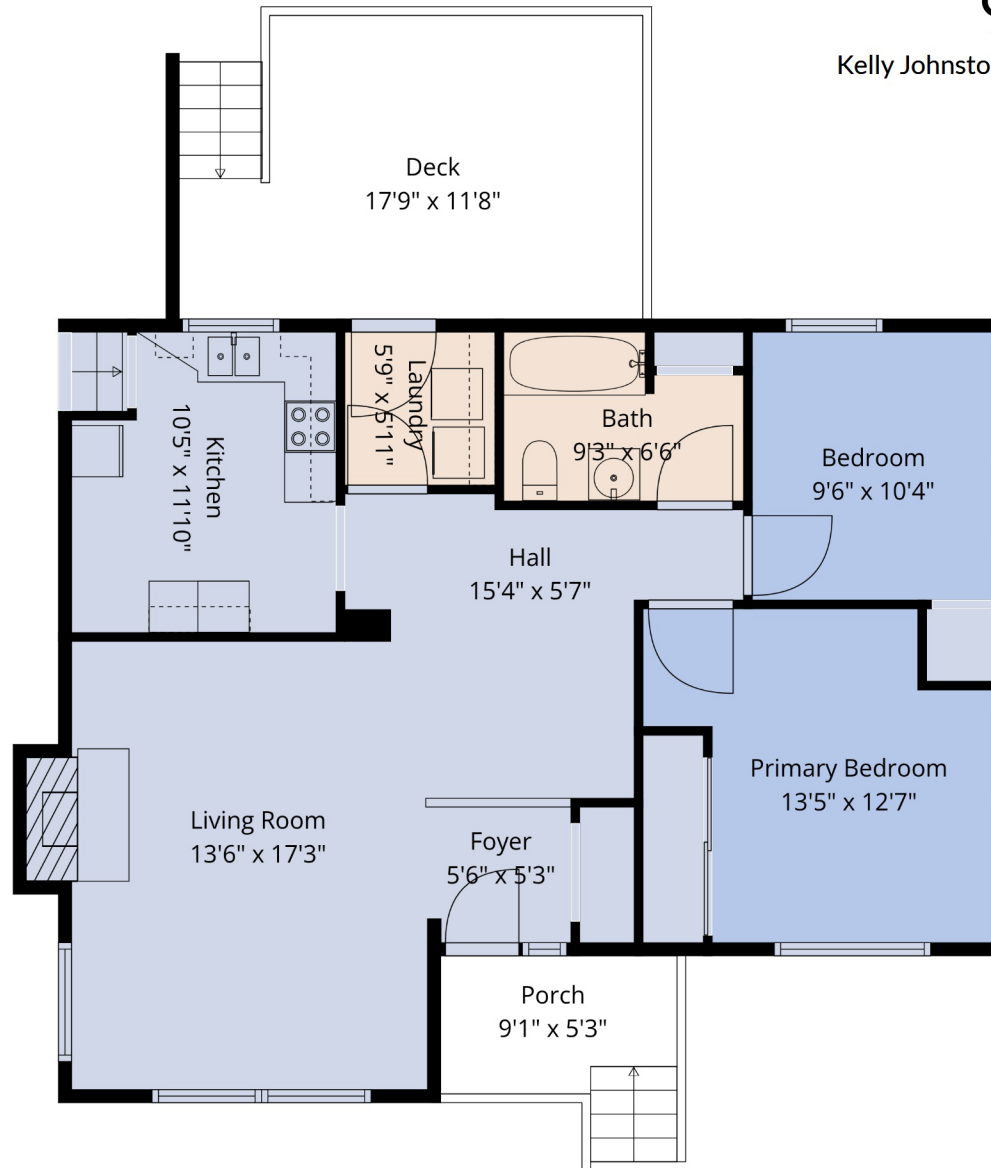

## Estimated Areas:

Below Main: 1021 sq. ft

Main Floor: 1204 sq. ft

**Total: 2225 Sq. Ft**