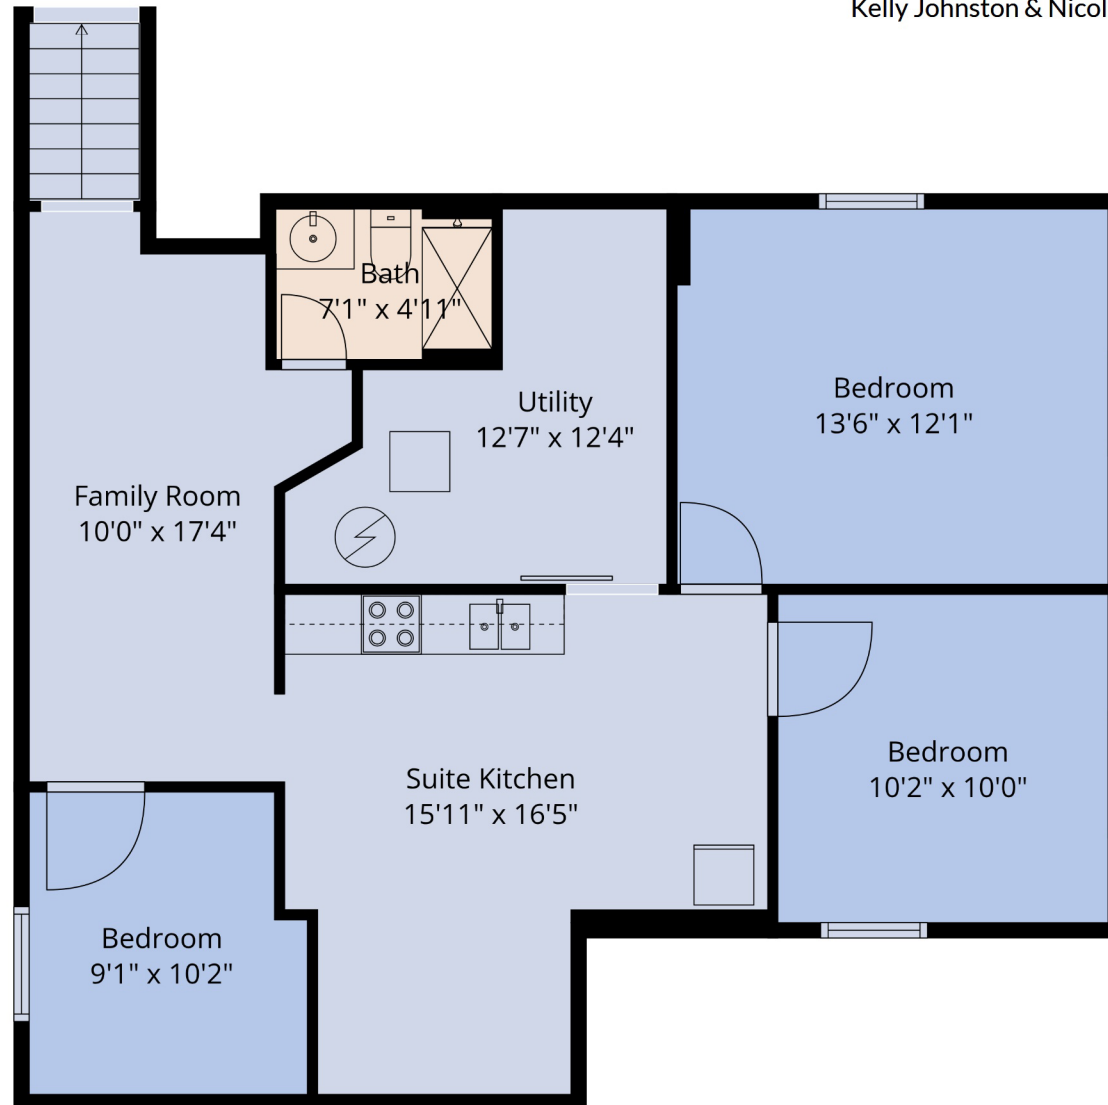

## Estimated Areas:

Below Main: 1021 sq. ft

Main Floor: 1204 sq. ft

**Total: 2225 Sq. Ft**