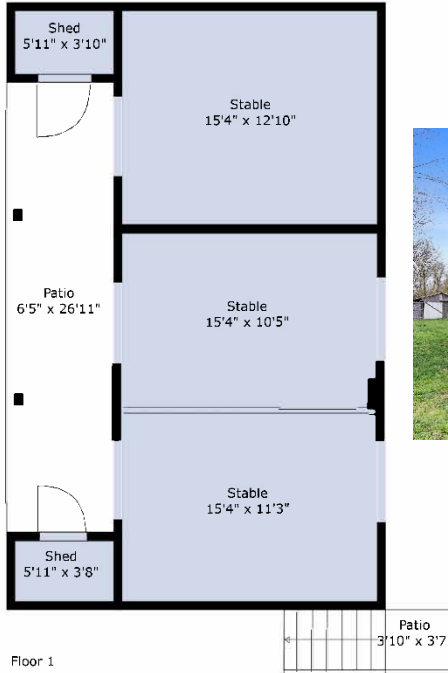

51850 Old Yale Rd., Rosedale BC

Estimated areas
 MAIN 1144 sq. ft
 ABOVE 587 sq. ft
 Total 1731

Estimated areas
 MAIN 587 sq. ft
 Total 587 sq. ft