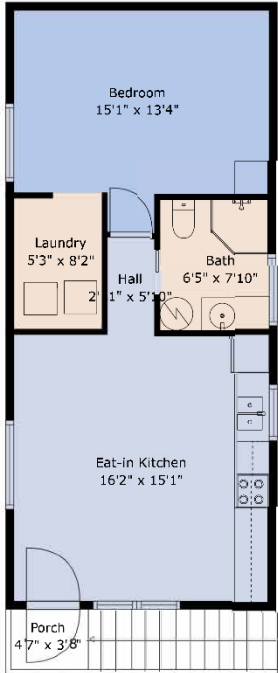

51850 Old Yale Rd., Rosedale BC

Estimated areas
 MAIN 1144 sq. ft
 ABOVE 587 sq. ft
 Total 1731

Estimated areas
 MAIN 587 sq. ft
 Total 587 sq. ft