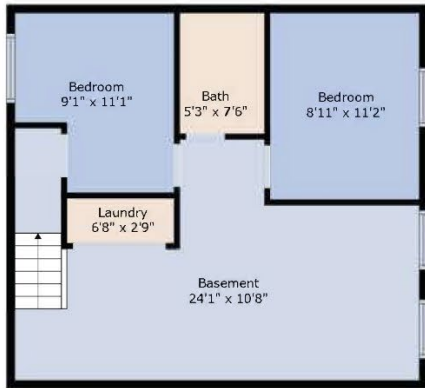

Floor 3

Floor 1

Floor 2

Estimated areas

FLOOR 1: 640 sq. ft
 FLOOR 2: 640 sq. ft
 FLOOR 3: 640 sq. ft
 CARRIAGE HOME: 501 sq. ft
 TOTAL: 2421 sq. ft

Sizes And Dimensions May Have a Slight Variation From Actual Sizes. E&O Insured.