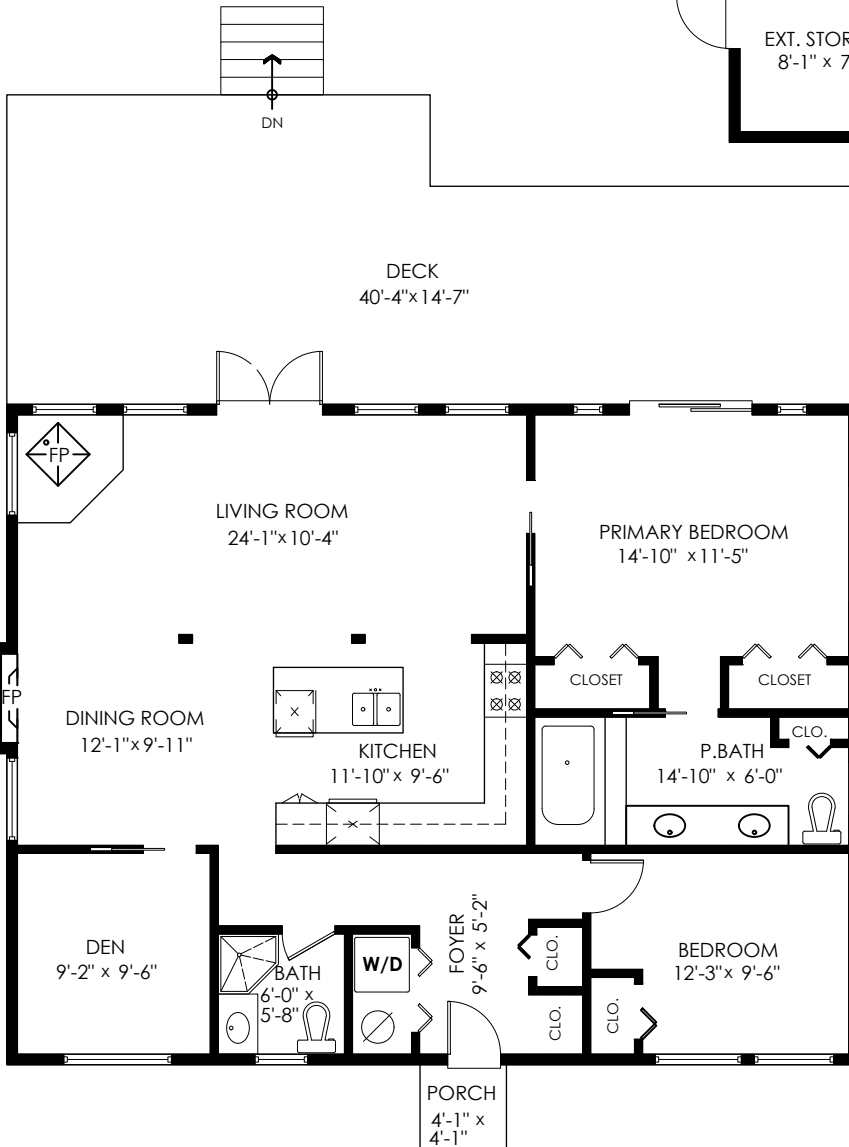

## 44013 Erroch Place Rd Agassiz

**Floor Area:** 1,259 sq.ft.

Green House:	70 sq.ft.
Ext. Storages:	334 sq.ft.
Decks:	569 sq.ft.
Porch:	17 sq.ft.
<b>Total Extras:</b>	<b>990 sq.ft.</b>

Ceiling Height: 7'-10"

MEASURED ON: (2023-07-24) info@pixlworks.com www.pixlworks.com 604.329.5788

E&O Insured. Total square foot calculated to gross unit area. SQFT based on interior measurements to exterior walls, not taken from original blueprints, may include unfinished area. This is for marketing purposes only and is not intended for architectural/construction use. All details, sizes & placements should be considered approximate within +/- 2% tolerance.