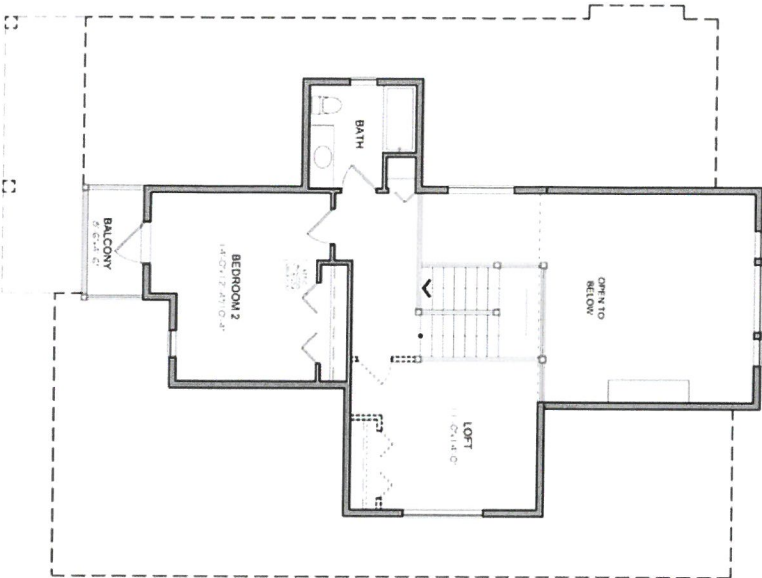

LOT 40 – C PLAN – MASTER ON MAIN

SELECT
 REAL ESTATE, CA
 Kelly & Nicole Johnston
 604.701.9080

GHI
 GATHOUSE
 DEVELOPMENTS