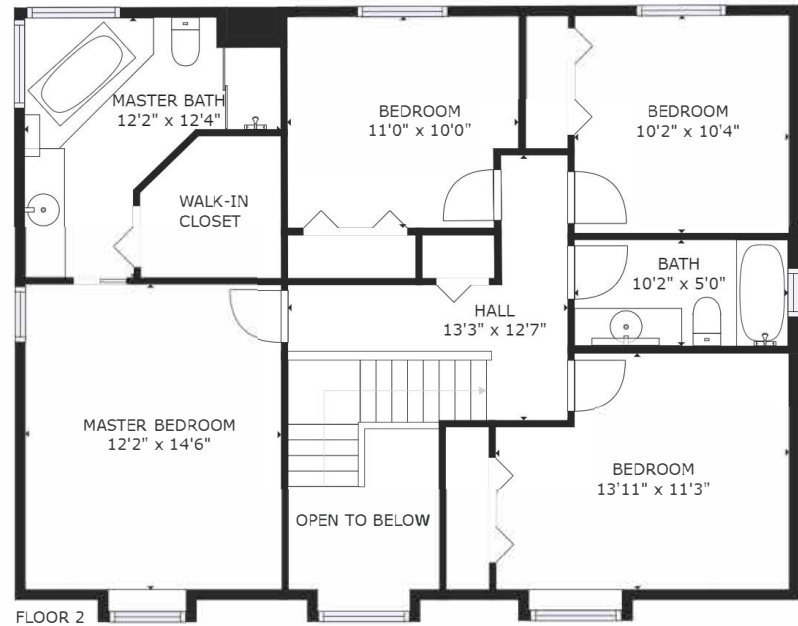

44852 Carolyn Ave., Chilliwack, BC

Presented by: **Kelly & Nicole Johnston**,
 Realtors, Select Real Estate
 Office: 604-393-7880
 Kelly: 604-701-9080
 Nicole: 604-793-7686