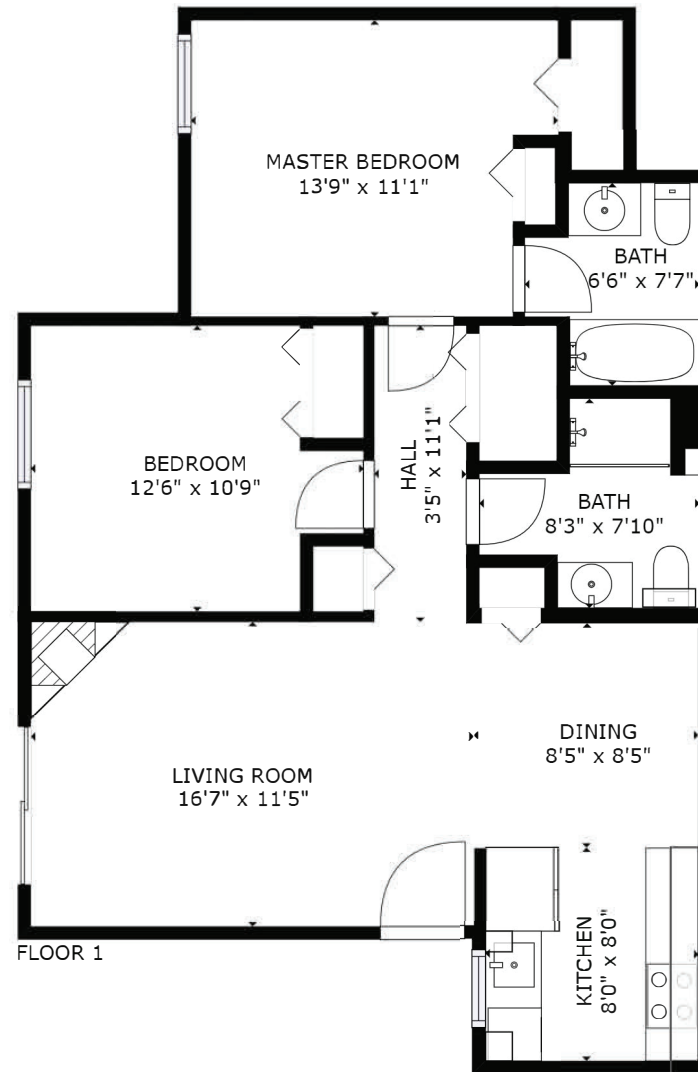

# FLOOR PLAN

11-45640 STOREY AVE  
CHILLIWACK, BC

**KELLY JOHNSTON**

Cell: 604-701-9080  
Office: 604-393-7880  
kelly@selectrealestate.ca

**NICOLE JOHNSTON**

Cell: 604-793-7686  
Office: 604-393-7880  
nicole@selectrealestate.ca