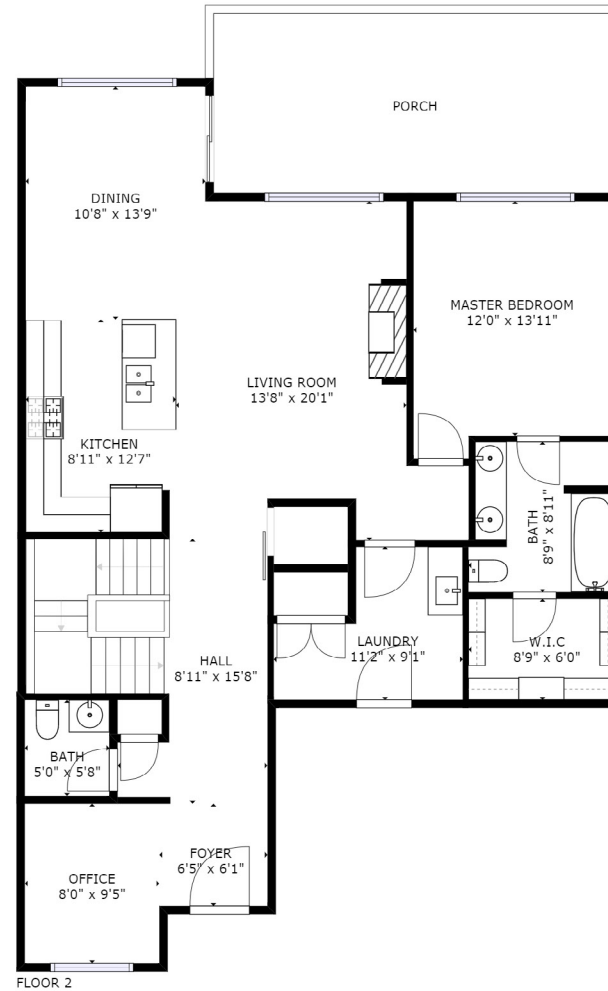

FLOOR PLAN

**4-5248 GOLDSRING PLACE.
CHILLIWACK, BC**

**KELLY & NICOLE
JOHNSTON**
PREC*

☎ 604-701-9080
☎ 604-793-7686
✉ nicole@selectrealestate.ca