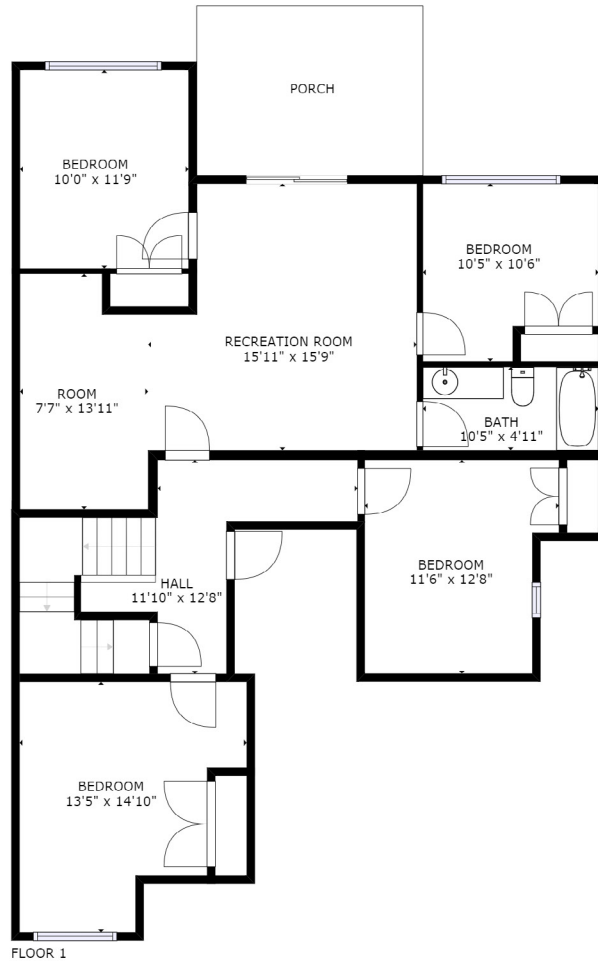

FLOOR PLAN

**4-5248 GOLDSRING PLACE.
CHILLIWACK, BC**

**KELLY & NICOLE
JOHNSTON**
PREC*

☎ 604-701-9080
☎ 604-793-7686
✉ nicole@selectrealestate.ca