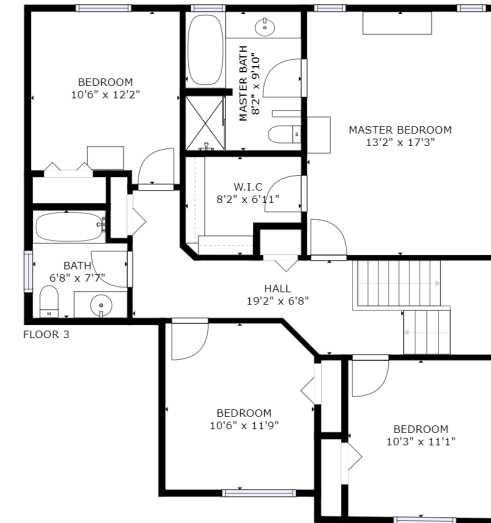

FLOOR PLAN

5948 JINKERSON RD.
CHILLIWACK, BC.

KELLY & NICOLE
JOHNSTON
PREC[®]

604-701-9080
604-793-7686
nicole@selectrealstate.ca