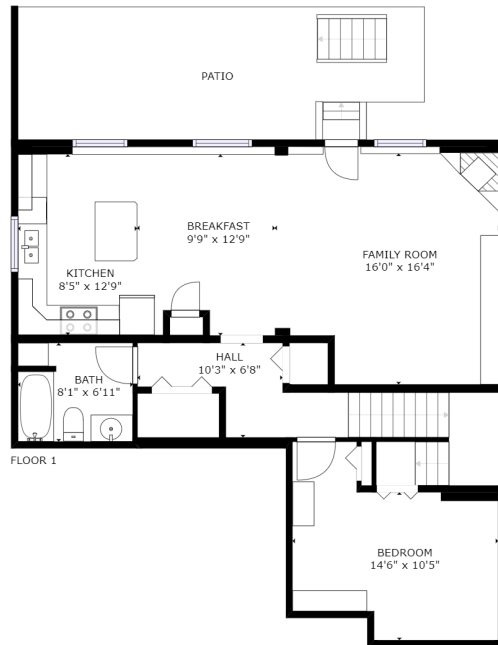

FLOOR PLAN

5948 JINKERSON RD.
CHILLIWACK, BC.

KELLY & NICOLE
JOHNSTON
PREC[®]

604-701-9080
604-793-7686
nicole@selectrealstate.ca