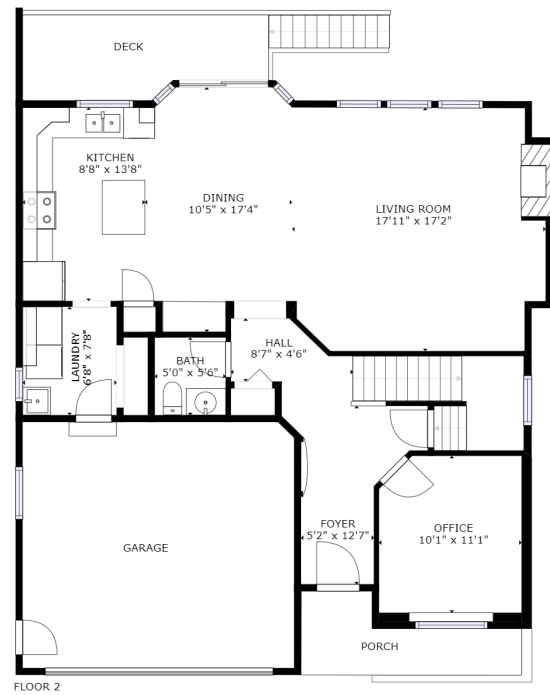

FLOOR PLAN

5948 JINKERSON RD.
CHILLIWACK, BC.

KELLY & NICOLE
JOHNSTON
PREC[®]

604-701-9080
604-793-7686
nicole@selectrealstate.ca