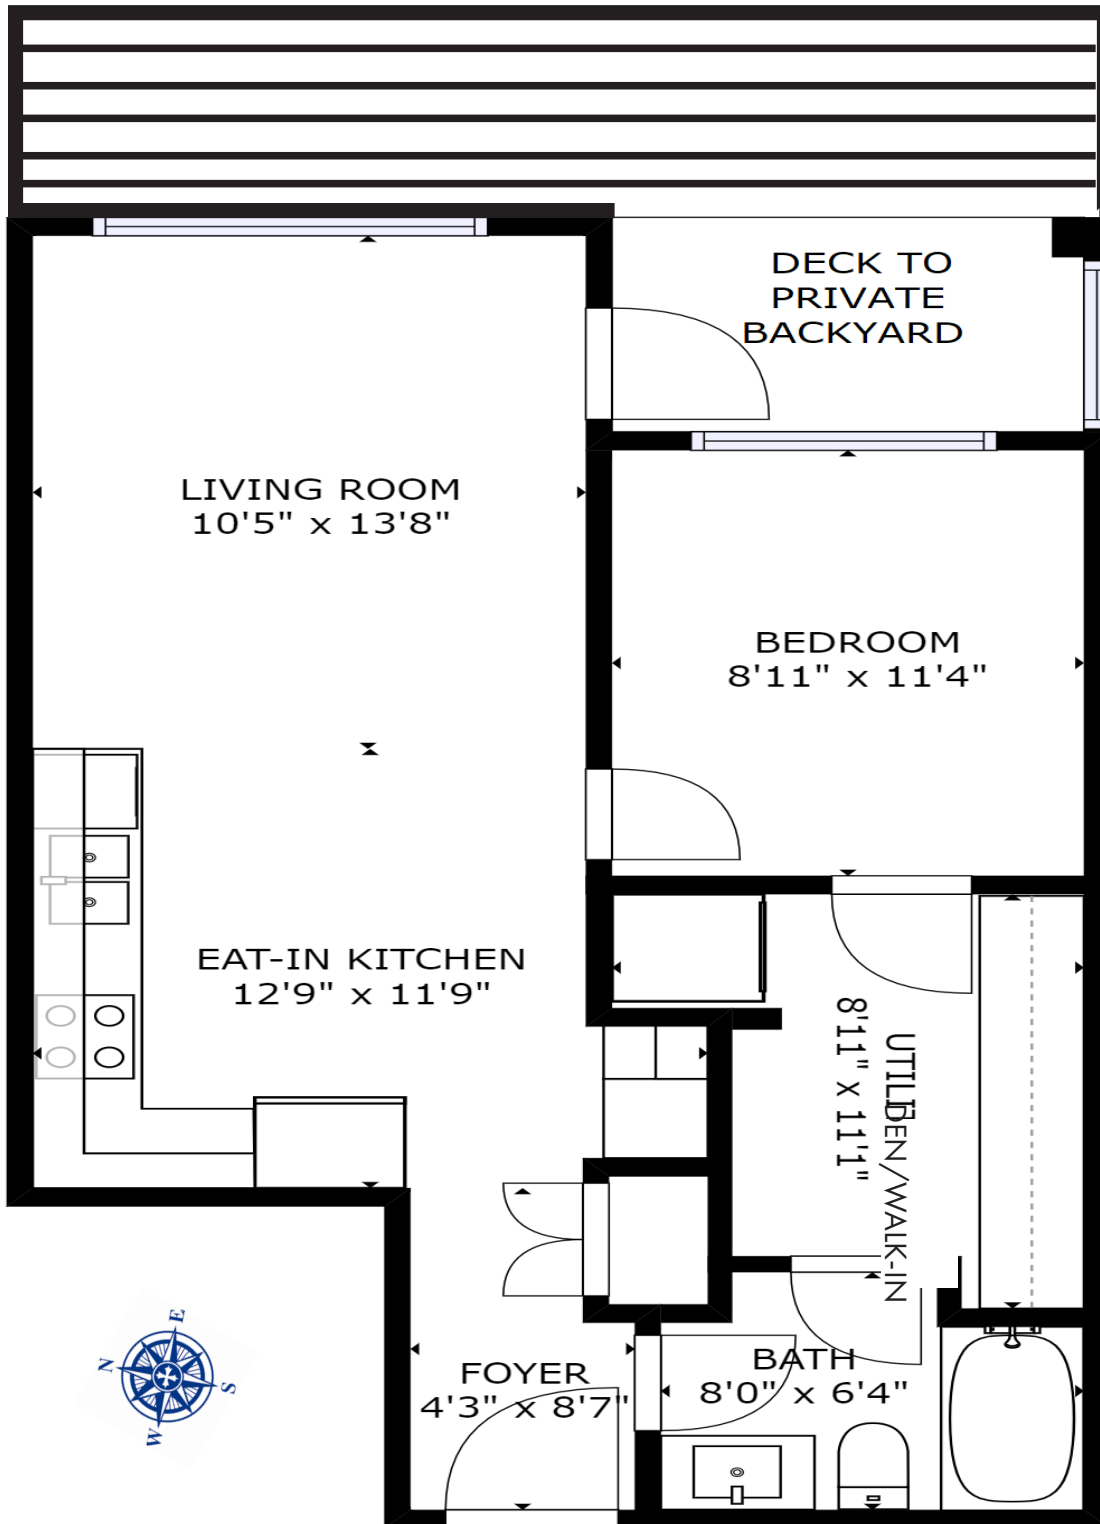

brandon.

Presents

111-1621 Hamilton Avenue, North Vancouver

Total square foot calculated to gross unit area. SQFT based on interior measurements to exterior walls, not taken from original blueprints, may include unfinished area. This is for marketing purposes only and is not intended for architectural/construction use. All details, sizes & placements should be considered approximate