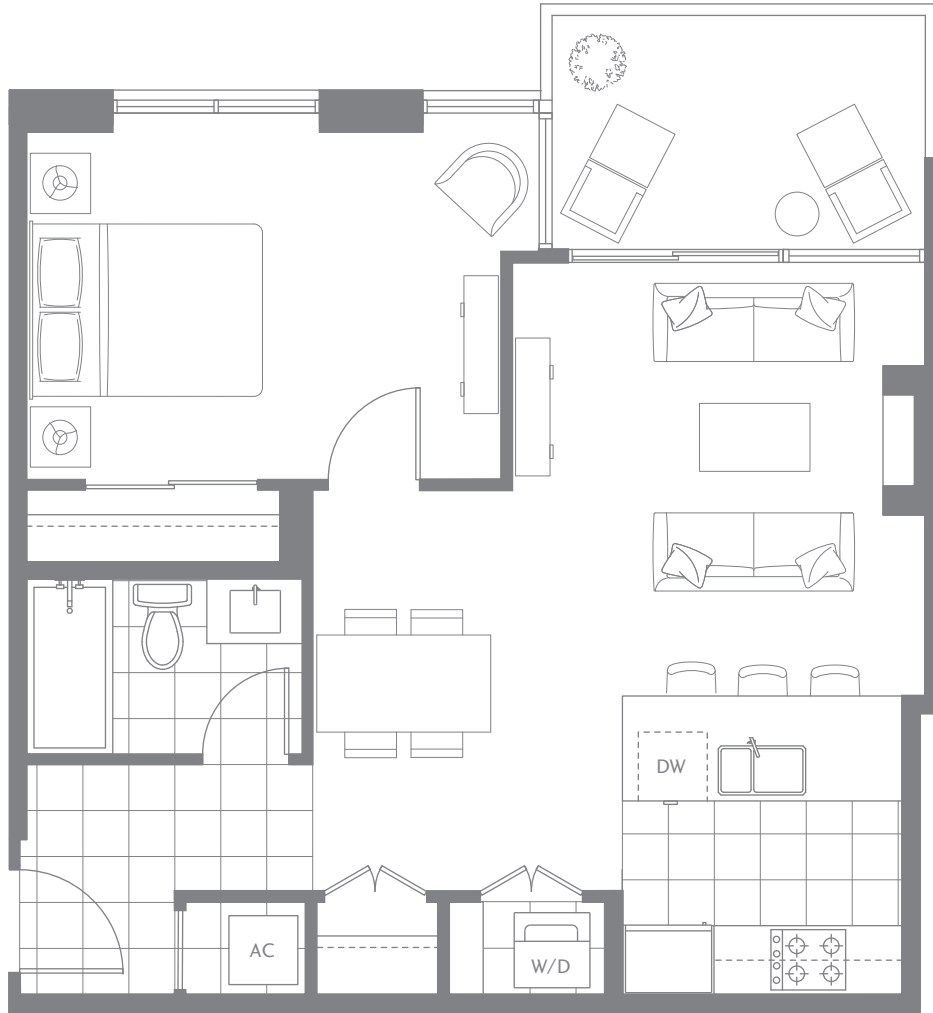

MIRAMAR

VILLAGE

WHITE ROCK

SUITE 07

A: FLOORS 3-19

B: FLOORS 4-15

1 BEDROOM 658 SF

BALCONY 76 SF

TOTAL 734 SF

RUSSELL AVENUE

Miramar Village A

Miramar Village B

JOHNSTON ROAD