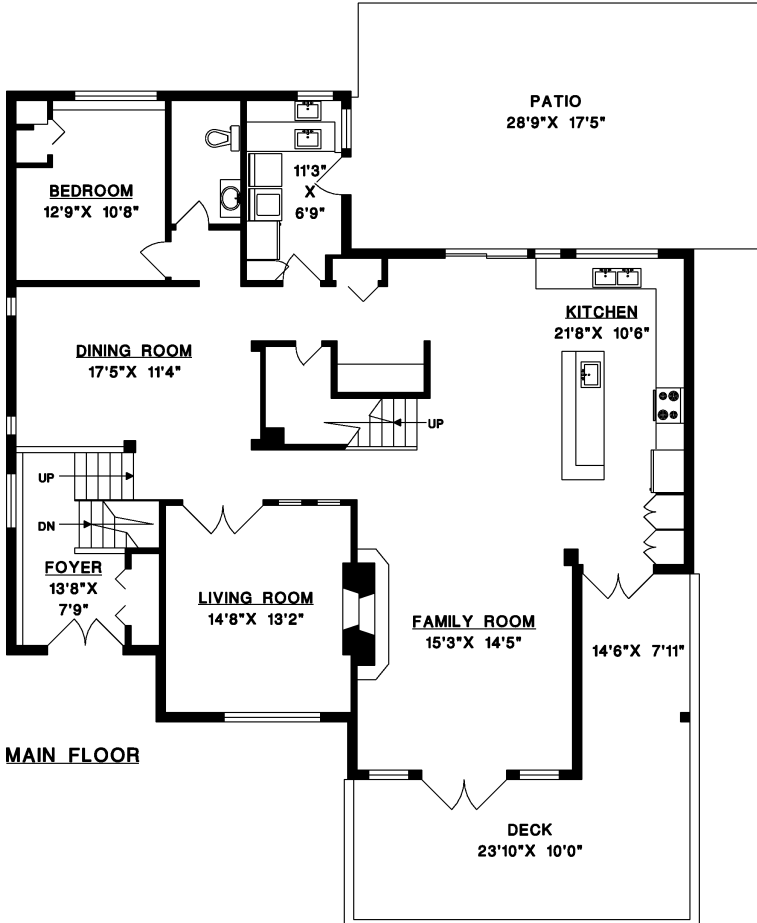

**INA ERVIN**

778.863.2552

**COLDWELL BANKER**

PRESTIGE REALTY

INAERVIN.COM

UPPER FLOOR

**3480 ANNE MCDONALD WAY  
NORTH VANCOUVER**

MAIN FLOOR	1,838 SQ.FT.
UPPER FLOOR	1,364 SQ.FT.
LOWER FLOOR	1,404 SQ.FT.
TOTAL	4,606 SQ.FT.
GARAGE	633 SQ.FT.
DECK	388 SQ.FT.
PATIO	504 SQ.FT.

MAIN FLOOR

LOWER FLOOR