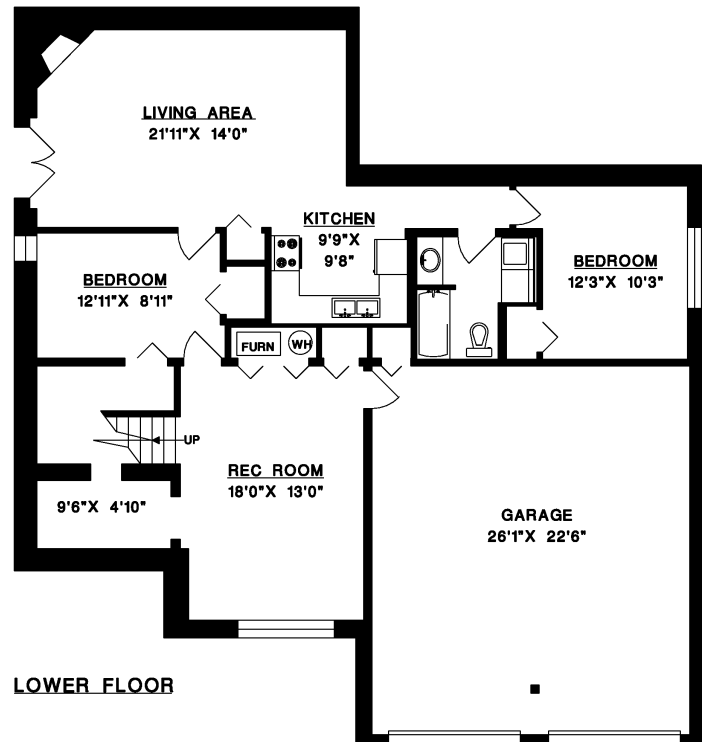

**INA ERVIN**

778.863.2552

**COLDWELL BANKER**

PRESTIGE REALTY

INAERVIN.COM

UPPER FLOOR

**3480 ANNE MCDONALD WAY  
NORTH VANCOUVER**

MAIN FLOOR	1,838 SQ.FT.
UPPER FLOOR	1,364 SQ.FT.
LOWER FLOOR	1,404 SQ.FT.
TOTAL	4,606 SQ.FT.
GARAGE	633 SQ.FT.
DECK	388 SQ.FT.
PATIO	504 SQ.FT.

MAIN FLOOR

LOWER FLOOR