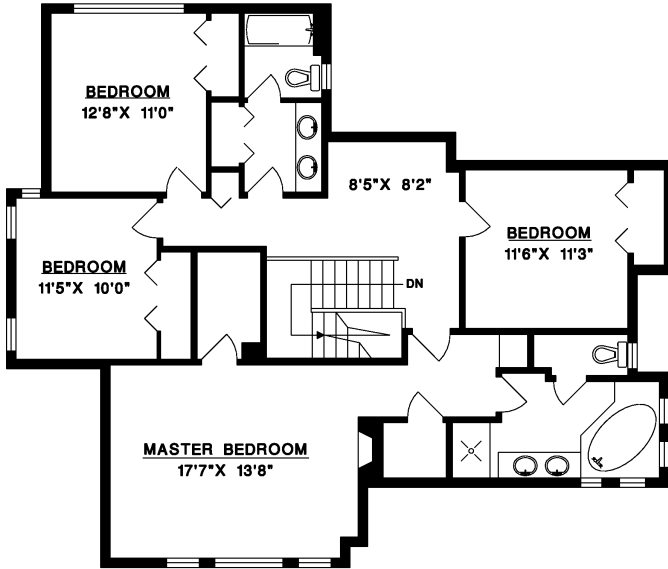

**INA ERVIN**

778.863.2552

**COLDWELL BANKER**

PRESTIGE REALTY

INAERVIN.COM

UPPER FLOOR

**3480 ANNE MCDONALD WAY  
NORTH VANCOUVER**

MAIN FLOOR	1,838 SQ.FT.
UPPER FLOOR	1,364 SQ.FT.
LOWER FLOOR	1,404 SQ.FT.
TOTAL	4,606 SQ.FT.
GARAGE	633 SQ.FT.
DECK	388 SQ.FT.
PATIO	504 SQ.FT.

MAIN FLOOR

LOWER FLOOR