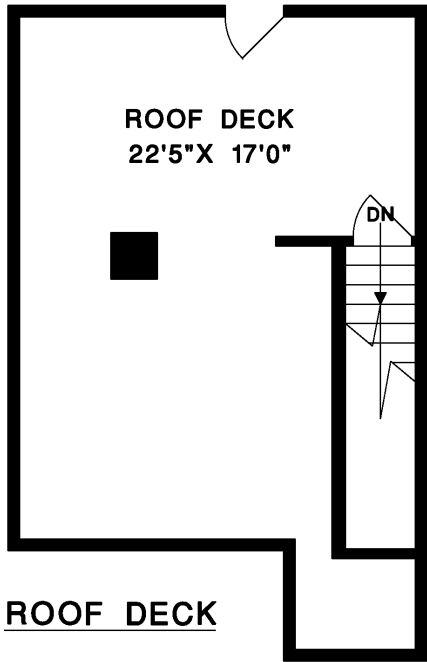

#106 - 209 EAST 6TH STREET  
NORTH VANCOUVER

INA ERVIN

778.863.2552

INAERVIN.COM

MAIN FLOOR	710 SQ.FT.
UPPER FLOOR	747 SQ.FT.
LOWER FLOOR	293 SQ.FT.
<b>TOTAL</b>	<b>1,750 SQ.FT.</b>
GARAGE	206 SQ.FT.
ROOF DECK	381 SQ.FT.
DECKS	196 SQ.FT.

ROOF DECK

UPPER FLOOR

MAIN FLOOR

ACCESS TO  
PARKING GARAGE

LOWER FLOOR