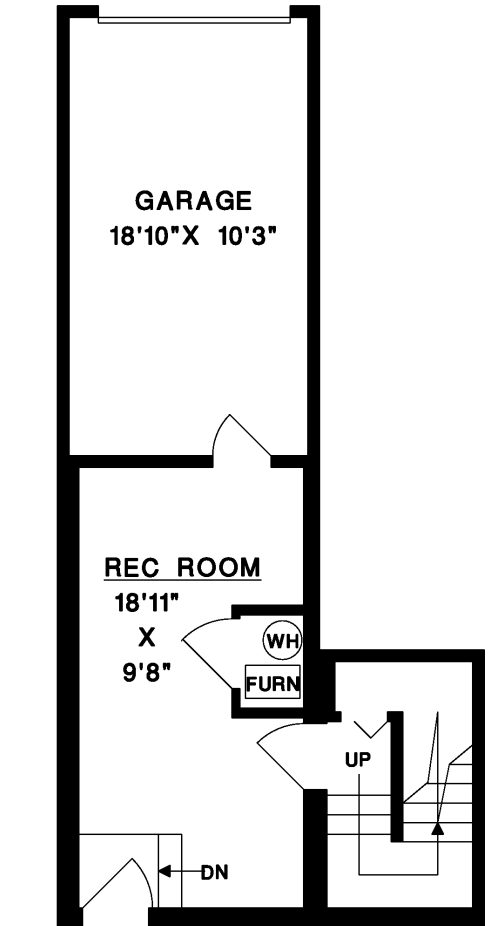

#106 - 209 EAST 6TH STREET  
NORTH VANCOUVER

INA ERVIN

778.863.2552

INAERVIN.COM

MAIN FLOOR	710 SQ.FT.
UPPER FLOOR	747 SQ.FT.
LOWER FLOOR	293 SQ.FT.
<b>TOTAL</b>	<b>1,750 SQ.FT.</b>
GARAGE	206 SQ.FT.
ROOF DECK	381 SQ.FT.
DECKS	196 SQ.FT.

ROOF DECK

UPPER FLOOR

MAIN FLOOR

ACCESS TO  
PARKING GARAGE

LOWER FLOOR