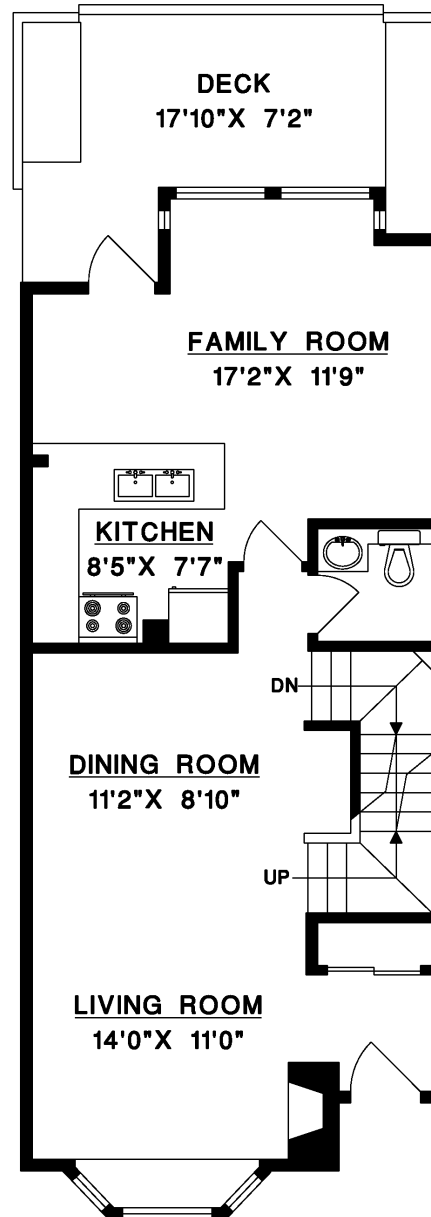

#106 - 209 EAST 6TH STREET  
NORTH VANCOUVER

INA ERVIN

778.863.2552

INAERVIN.COM

MAIN FLOOR	710 SQ.FT.
UPPER FLOOR	747 SQ.FT.
LOWER FLOOR	293 SQ.FT.
<b>TOTAL</b>	<b>1,750 SQ.FT.</b>
GARAGE	206 SQ.FT.
ROOF DECK	381 SQ.FT.
DECKS	196 SQ.FT.

ROOF DECK

UPPER FLOOR

MAIN FLOOR

ACCESS TO  
PARKING GARAGE

LOWER FLOOR