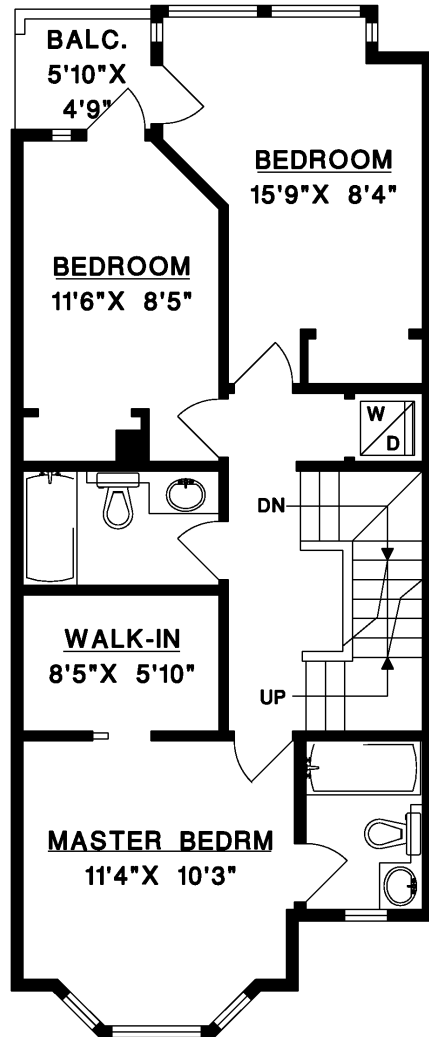

#106 - 209 EAST 6TH STREET  
NORTH VANCOUVER

INA ERVIN

778.863.2552

INAERVIN.COM

MAIN FLOOR	710 SQ.FT.
UPPER FLOOR	747 SQ.FT.
LOWER FLOOR	293 SQ.FT.
<b>TOTAL</b>	<b>1,750 SQ.FT.</b>
GARAGE	206 SQ.FT.
ROOF DECK	381 SQ.FT.
DECKS	196 SQ.FT.

ROOF DECK

UPPER FLOOR

MAIN FLOOR

ACCESS TO  
PARKING GARAGE

LOWER FLOOR