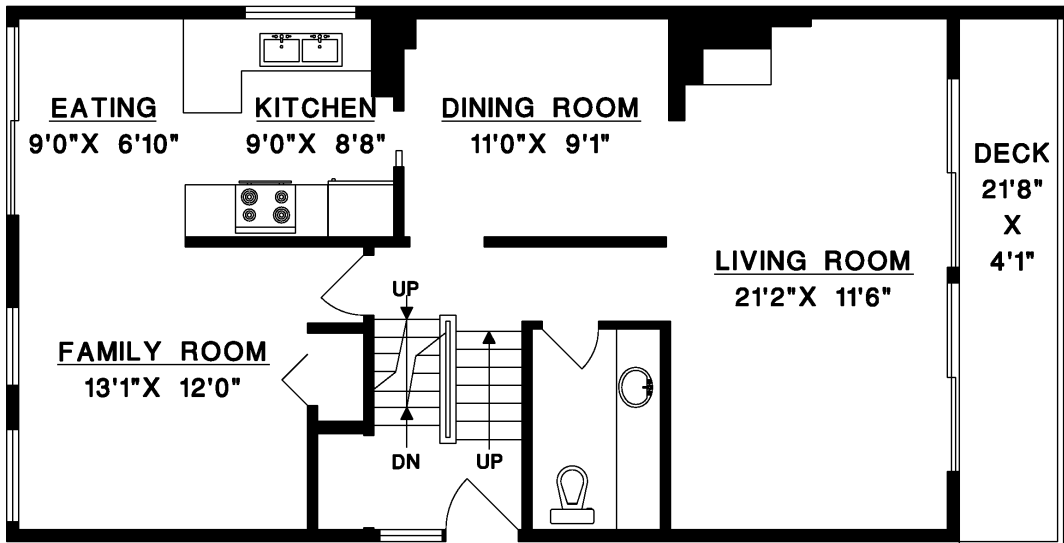

INA ERVIN

778.863.2552

COLDWELL BANKER  
PRESTIGE REALTY  
INAERVIN.COM

UPPER FLOOR

943 HERITAGE BOULEVARD  
NORTH VANCOUVER

MAIN FLOOR	881 SQ.FT.
UPPER FLOOR	827 SQ.FT.
LOWER FLOOR	490 SQ.FT.
<b>TOTAL</b>	<b>2,198 SQ.FT.</b>
DECKS	159 SQ.FT.
SHED	44 SQ.FT.

MAIN FLOOR

LOWER FLOOR