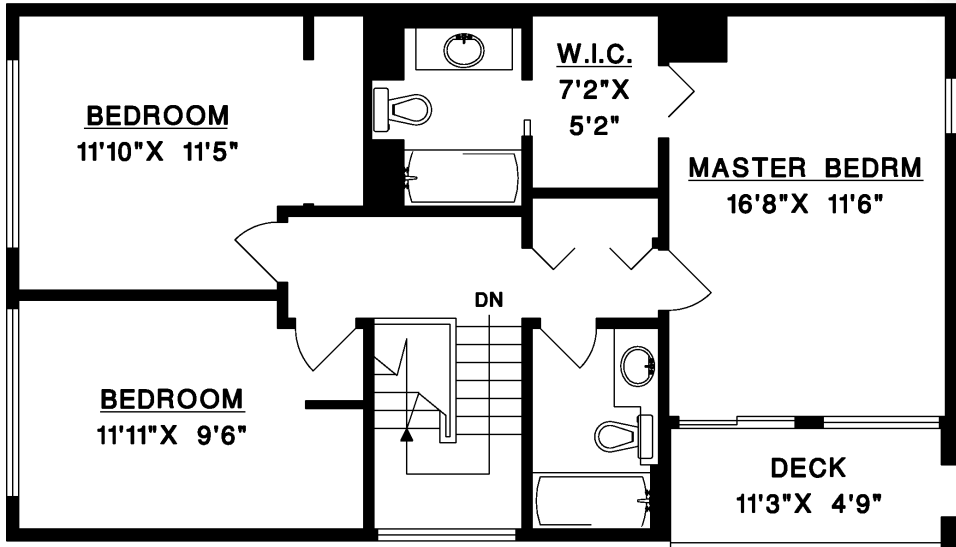

INA ERVIN

778.863.2552

COLDWELL BANKER  
PRESTIGE REALTY  
INAERVIN.COM

UPPER FLOOR

943 HERITAGE BOULEVARD  
NORTH VANCOUVER

MAIN FLOOR	881 SQ.FT.
UPPER FLOOR	827 SQ.FT.
LOWER FLOOR	490 SQ.FT.
<b>TOTAL</b>	<b>2,198 SQ.FT.</b>
DECKS	159 SQ.FT.
SHED	44 SQ.FT.

MAIN FLOOR

LOWER FLOOR