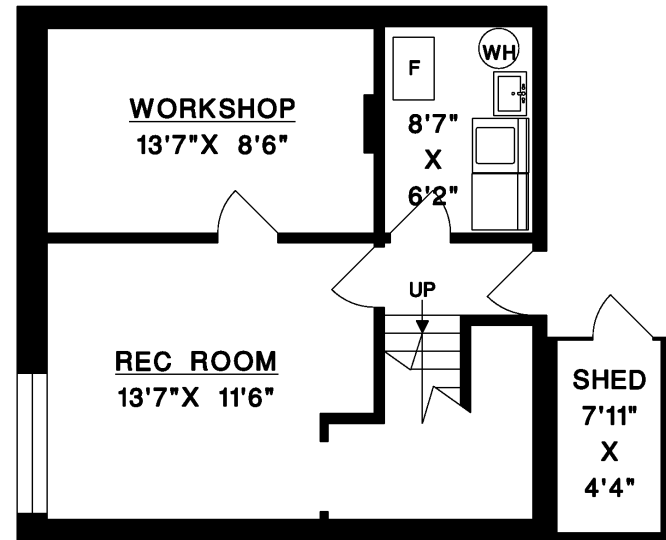

INA ERVIN

778.863.2552

COLDWELL BANKER  
PRESTIGE REALTY  
INAERVIN.COM

UPPER FLOOR

943 HERITAGE BOULEVARD  
NORTH VANCOUVER

MAIN FLOOR	881 SQ.FT.
UPPER FLOOR	827 SQ.FT.
LOWER FLOOR	490 SQ.FT.
<b>TOTAL</b>	<b>2,198 SQ.FT.</b>
DECKS	159 SQ.FT.
SHED	44 SQ.FT.

MAIN FLOOR

LOWER FLOOR