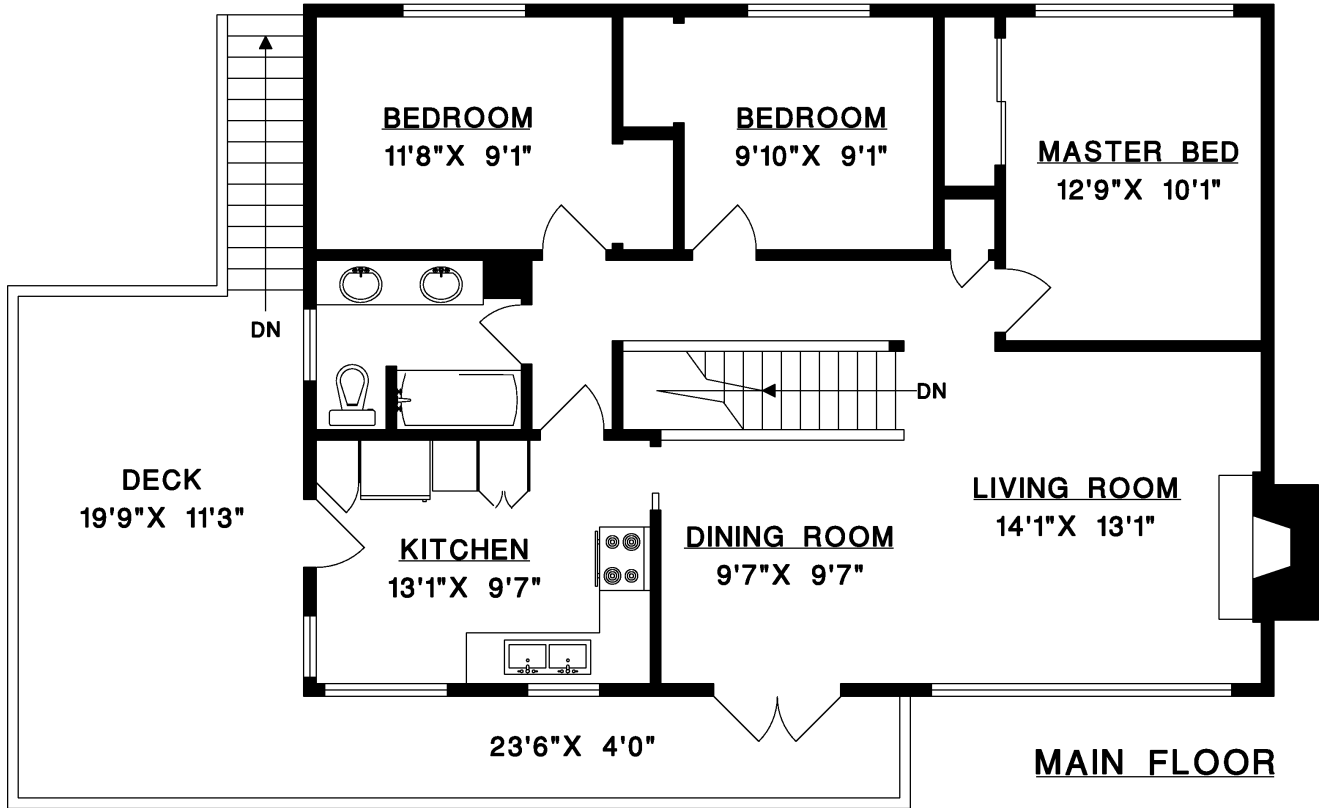

INA ERVIN

778.863.2552

INAERVIN.COM

3967 HOSKINS ROAD
NORTH VANCOUVER

MAIN FLOOR	1,043 SQ.FT.
UPPER FLOOR	1,043 SQ.FT.
TOTAL	2,086 SQ.FT.
DECK	346 SQ.FT.

LOWER FLOOR