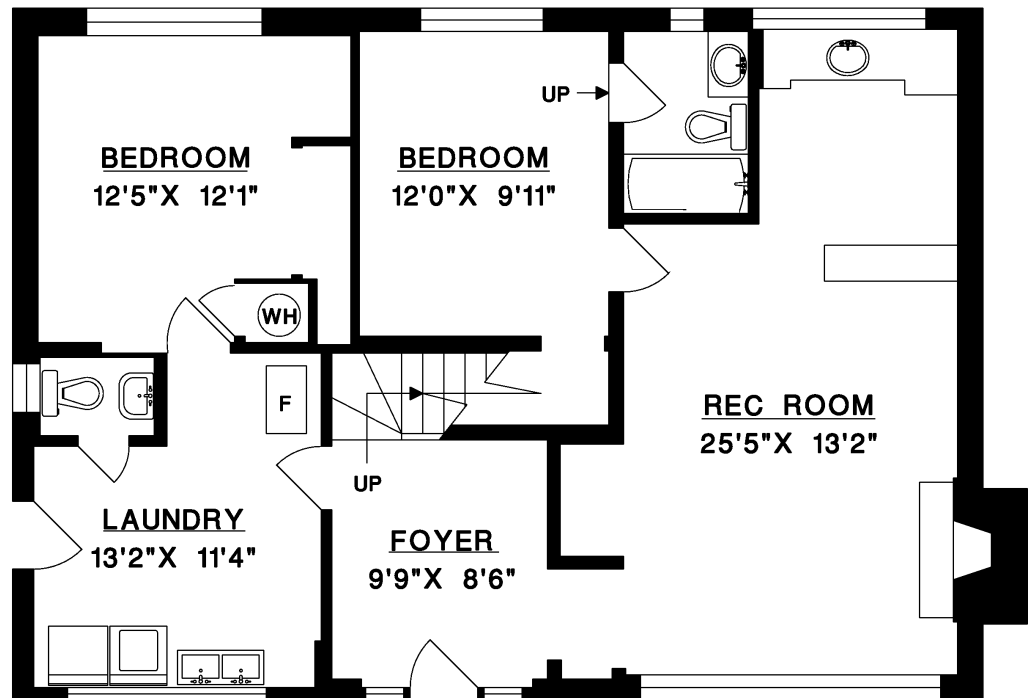

INA ERVIN

778.863.2552

INAERVIN.COM

3967 HOSKINS ROAD
NORTH VANCOUVER

MAIN FLOOR	1,043 SQ.FT.
UPPER FLOOR	1,043 SQ.FT.
TOTAL	2,086 SQ.FT.
DECK	346 SQ.FT.

LOWER FLOOR