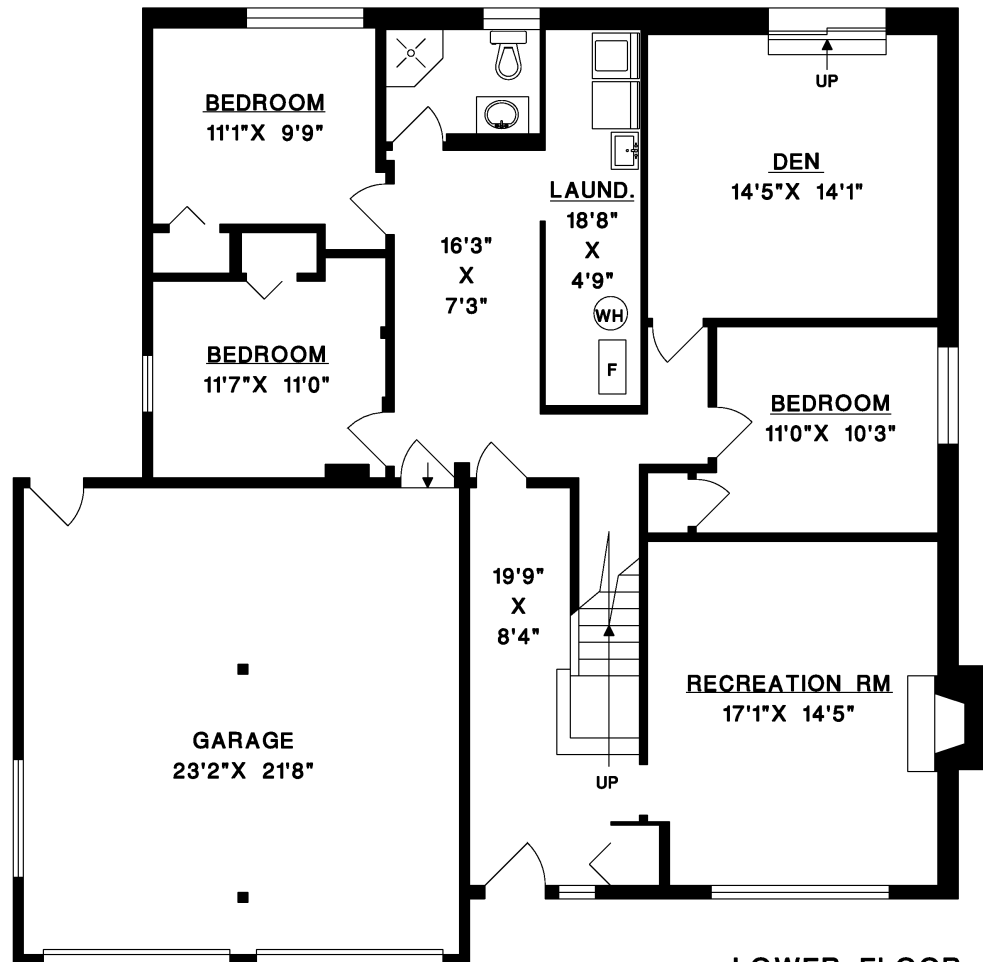

INA ERVIN

778.863.2552

**COLDWELL
BANKER**

PRESTIGE REALTY

INAERVIN.COM

**4141 BEST COURT
NORTH VANCOUVER**

MAIN FLOOR	1,770 SQ.FT.
LOWER FLOOR	1,471 SQ.FT.
TOTAL	3,241 SQ.FT.
GARAGE	530 SQ.FT.
DECK	343 SQ.FT.

MAIN FLOOR

LOWER FLOOR

Measure Masters Northshore
604 929-8229

SCALE