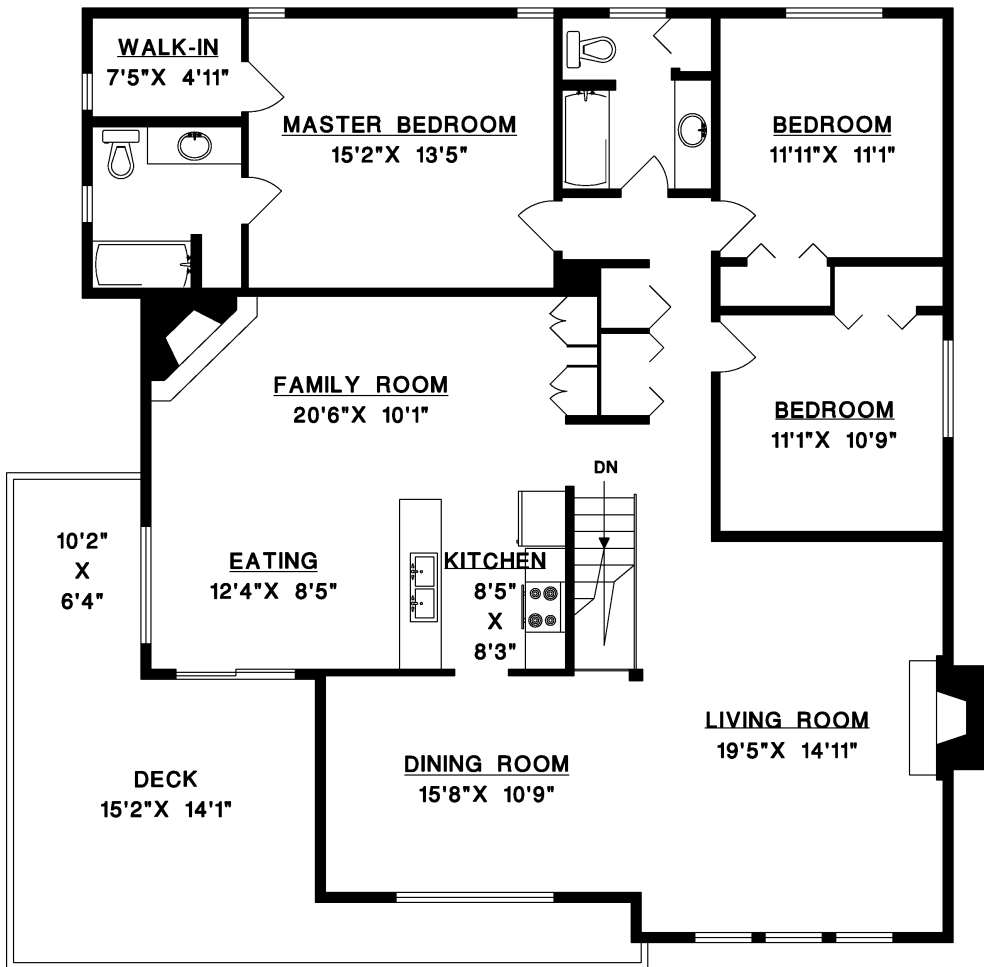

INA ERVIN

778.863.2552

**COLDWELL
BANKER**

PRESTIGE REALTY

INAERVIN.COM

**4141 BEST COURT
NORTH VANCOUVER**

MAIN FLOOR	1,770 SQ.FT.
LOWER FLOOR	1,471 SQ.FT.
TOTAL	3,241 SQ.FT.
GARAGE	530 SQ.FT.
DECK	343 SQ.FT.

MAIN FLOOR

LOWER FLOOR

Measure Masters Northshore
604 929-8229

SCALE