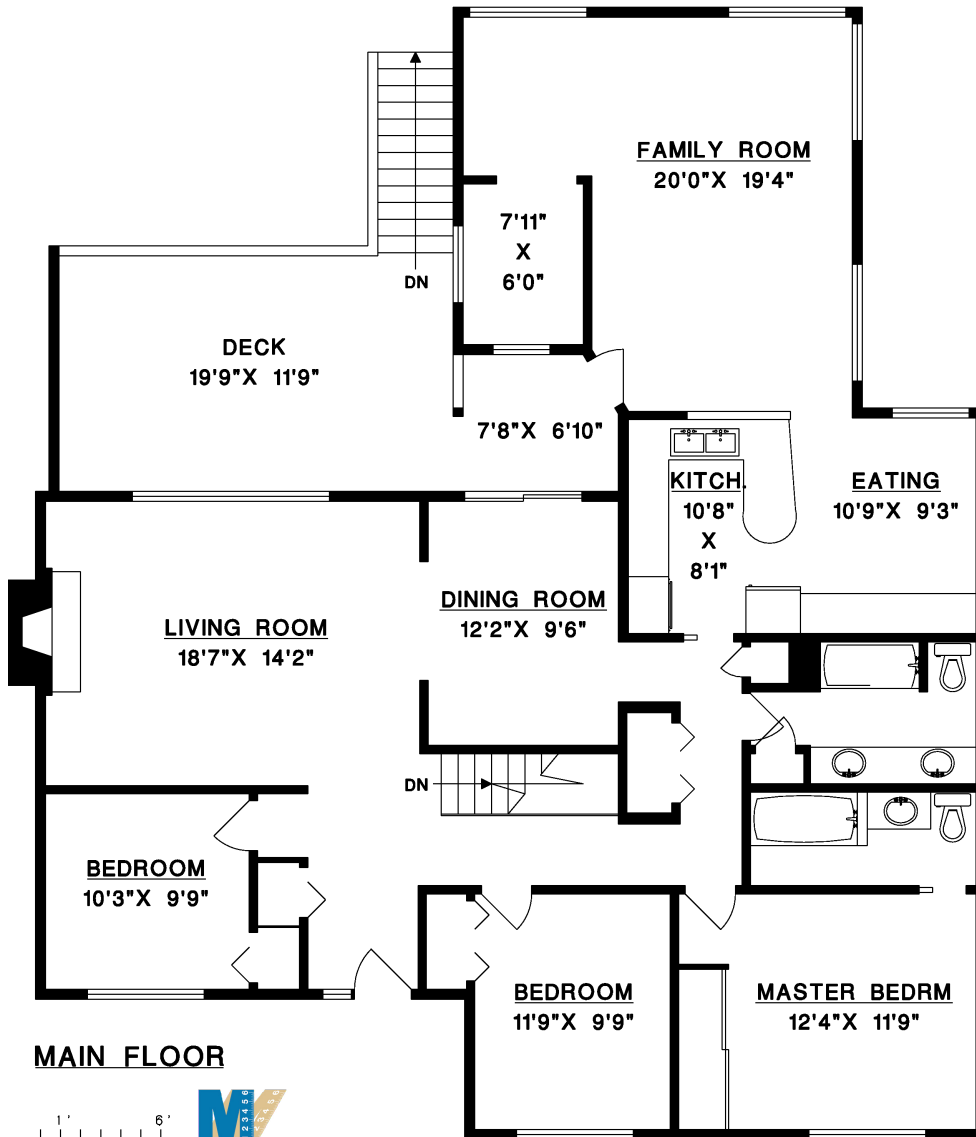

INA ERVIN

778.863.2552

**COLDWELL
BANKER**
PRESTIGE REALTY
INAERVIN.COM

**3453 MOUNT SEYMOUR PARKWAY
NORTH VANCOUVER**

MAIN FLOOR	1,849 SQ.FT.
LOWER FLOOR	1,384 SQ.FT.
TOTAL	3,233 SQ.FT.
DECK	301 SQ.FT.

1' 6'
SCALE