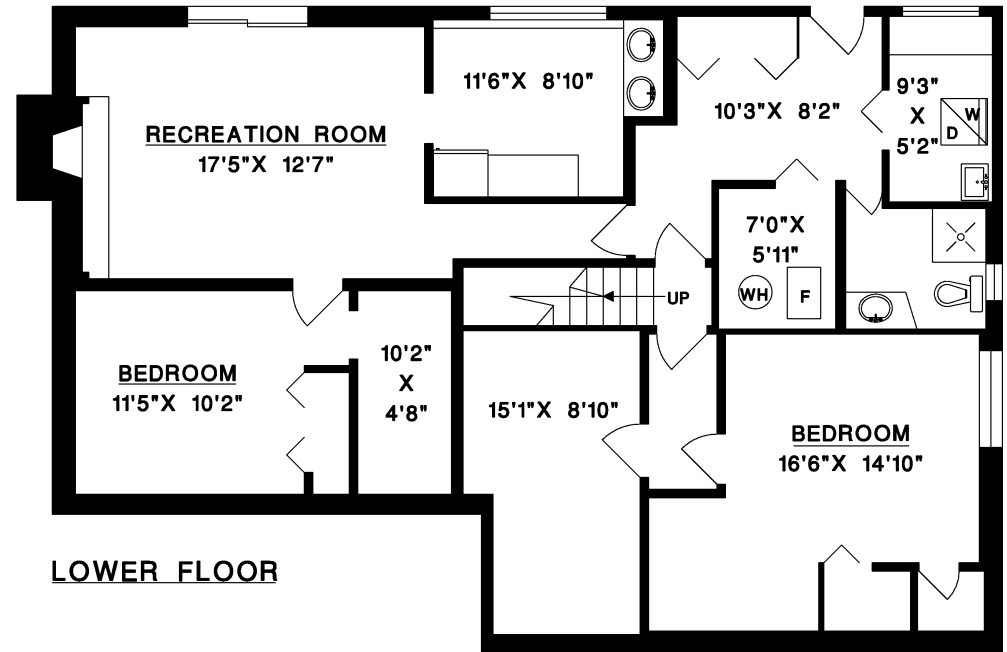

INA ERVIN

778.863.2552

**COLDWELL
BANKER**
PRESTIGE REALTY
INAERVIN.COM

**3453 MOUNT SEYMOUR PARKWAY
NORTH VANCOUVER**

MAIN FLOOR	1,849 SQ.FT.
LOWER FLOOR	1,384 SQ.FT.
TOTAL	3,233 SQ.FT.
DECK	301 SQ.FT.

1' 6'
SCALE