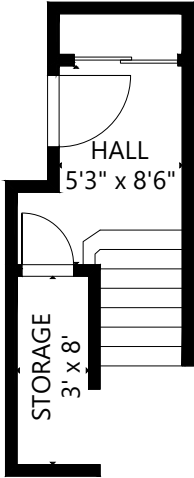

Unit 10 - 14085 Nico Wynd Place

SQUARE FOOTAGE  
 MAIN LEVEL 688  
 UPPER LEVEL 609  
 LOWER LEVEL 104  
 TOTAL 1,401

UPPER LEVEL 609 SQ.FT.

MAIN LEVEL 688 SQ.FT.

LOWER LEVEL 104 SQ.FT.