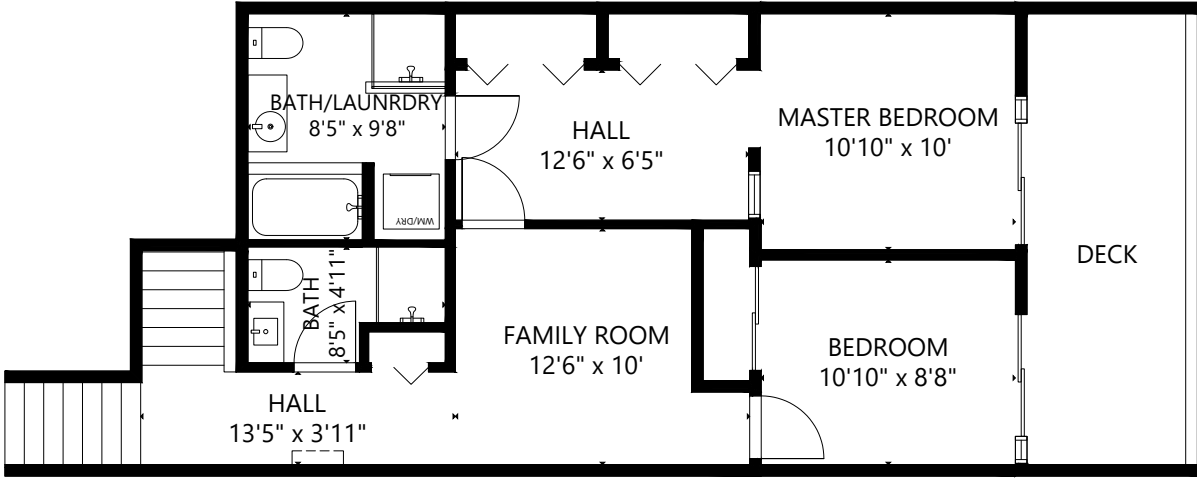

Unit 10 - 14085 Nico Wynd Place

SQUARE FOOTAGE  
 MAIN LEVEL 688  
 UPPER LEVEL 609  
 LOWER LEVEL 104  
 TOTAL 1,401

UPPER LEVEL 609 SQ.FT.

MAIN LEVEL 688 SQ.FT.

LOWER LEVEL 104 SQ.FT.