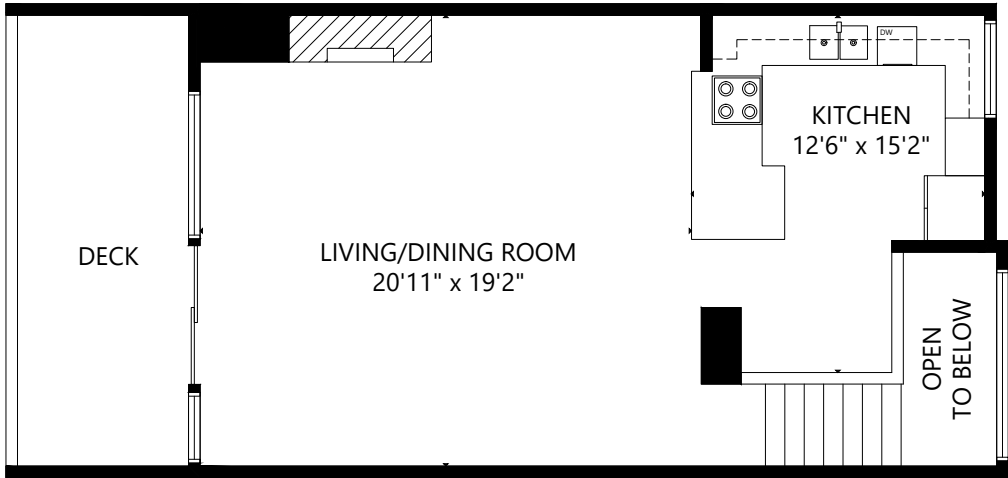

Unit 10 - 14085 Nico Wynd Place

SQUARE FOOTAGE  
 MAIN LEVEL 688  
 UPPER LEVEL 609  
 LOWER LEVEL 104  
 TOTAL 1,401

UPPER LEVEL 609 SQ.FT.

MAIN LEVEL 688 SQ.FT.

LOWER LEVEL 104 SQ.FT.