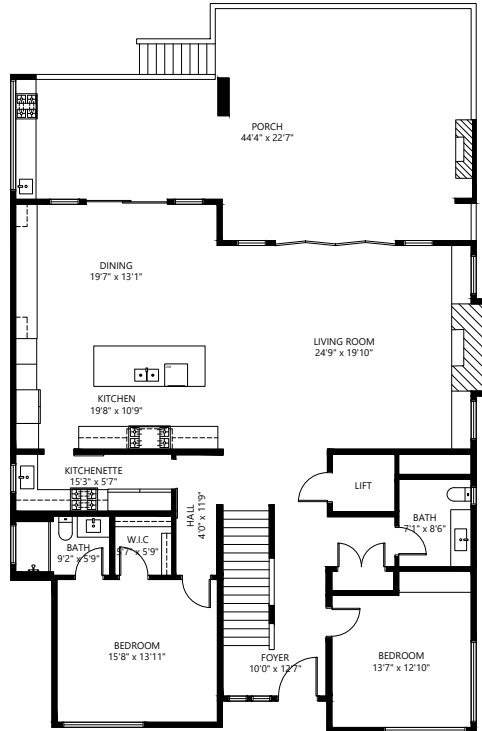

14078 North Bluff, White Rock

SQUARE FOOTAGE

MAIN LEVEL 2,119
UPPER LEVEL 1,996
LOWER LEVEL 2,012

TOTAL 6,127

GARAGE 646

LOWER LEVEL 1,882 SQ. FT.

MAIN LEVEL 2,070 SQ. FT.

UPPER LEVEL 1,996 SQ. FT.

14078 North Bluff, White Rock

MAIN LEVEL 2,119 SQ. FT.

14078 North Bluff, White Rock

UPPER LEVEL 1,996 SQ. FT.

14078 North Bluff, White Rock

LOWER LEVEL 2,012 SQ. FT.