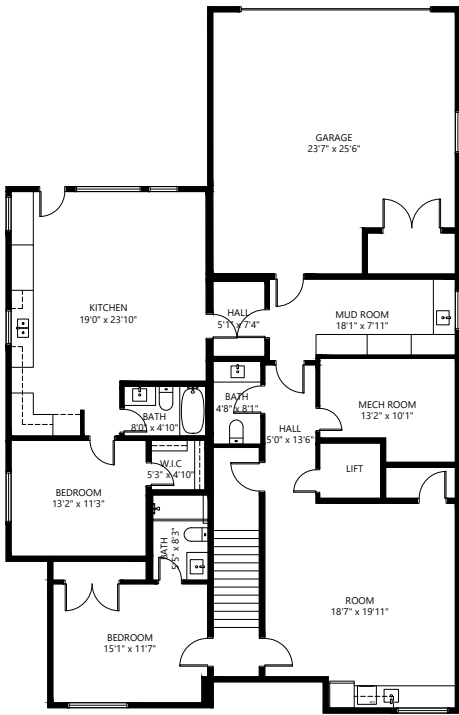

14078 North Bluff, White Rock

SQUARE FOOTAGE

MAIN LEVEL 2,119
UPPER LEVEL 1,996
LOWER LEVEL 2,012

TOTAL 6,127

GARAGE 646

LOWER LEVEL 1,882 SQ. FT.

MAIN LEVEL 2,070 SQ. FT.

UPPER LEVEL 1,996 SQ. FT.

14078 North Bluff, White Rock

MAIN LEVEL 2,119 SQ. FT.

14078 North Bluff, White Rock

UPPER LEVEL 1,996 SQ. FT.

14078 North Bluff, White Rock

LOWER LEVEL 2,012 SQ. FT.