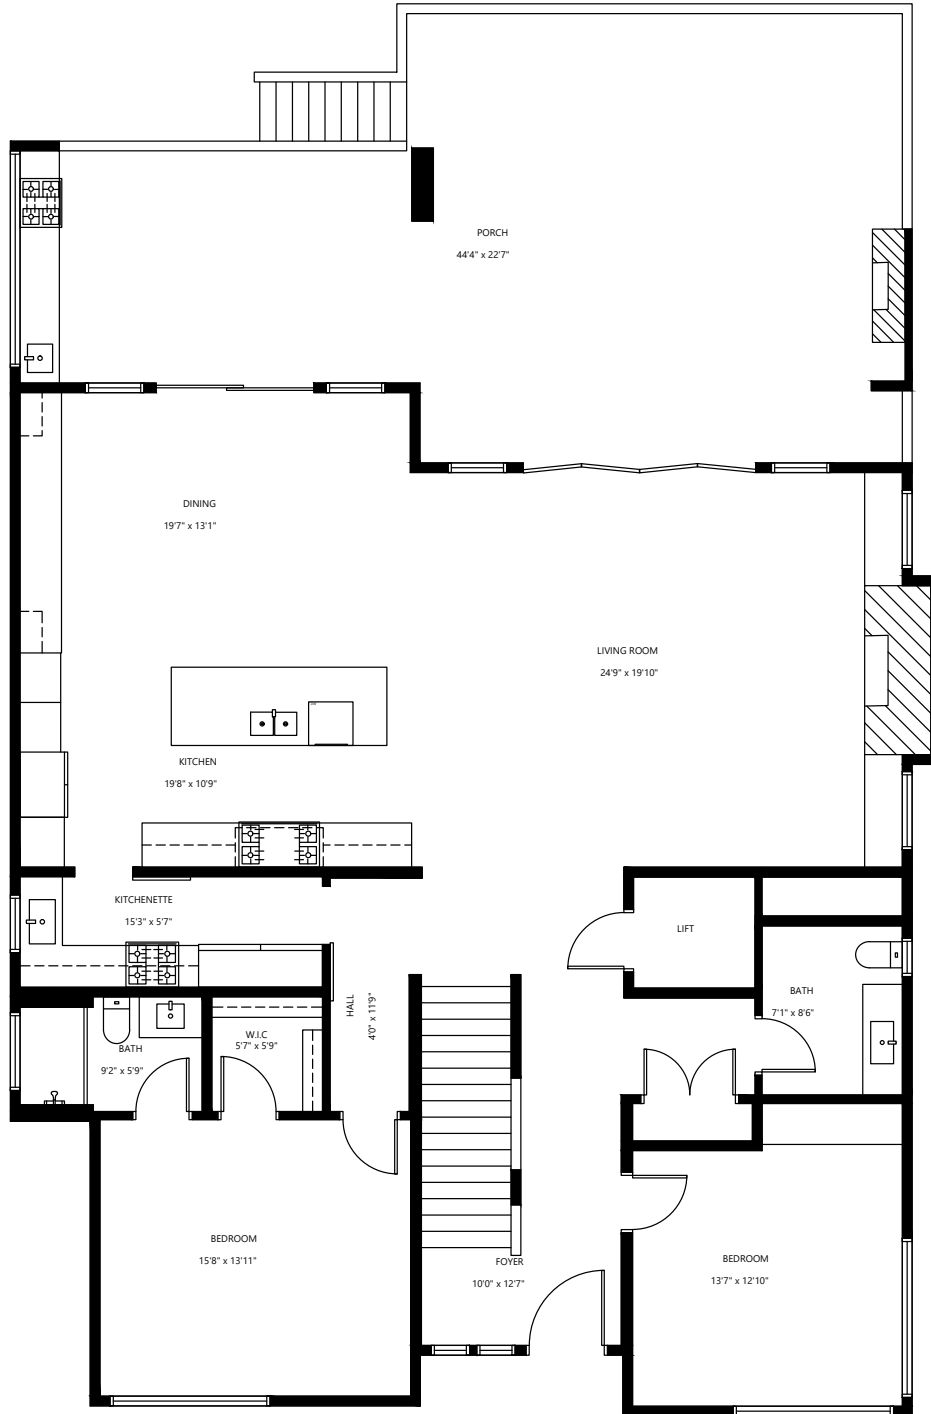

14078 North Bluff, White Rock

SQUARE FOOTAGE

MAIN LEVEL 2,119
UPPER LEVEL 1,996
LOWER LEVEL 2,012

TOTAL 6,127

GARAGE 646

LOWER LEVEL 1,882 SQ. FT.

MAIN LEVEL 2,070 SQ. FT.

UPPER LEVEL 1,996 SQ. FT.

14078 North Bluff, White Rock

MAIN LEVEL 2,119 SQ. FT.

14078 North Bluff, White Rock

UPPER LEVEL 1,996 SQ. FT.

14078 North Bluff, White Rock

LOWER LEVEL 2,012 SQ. FT.