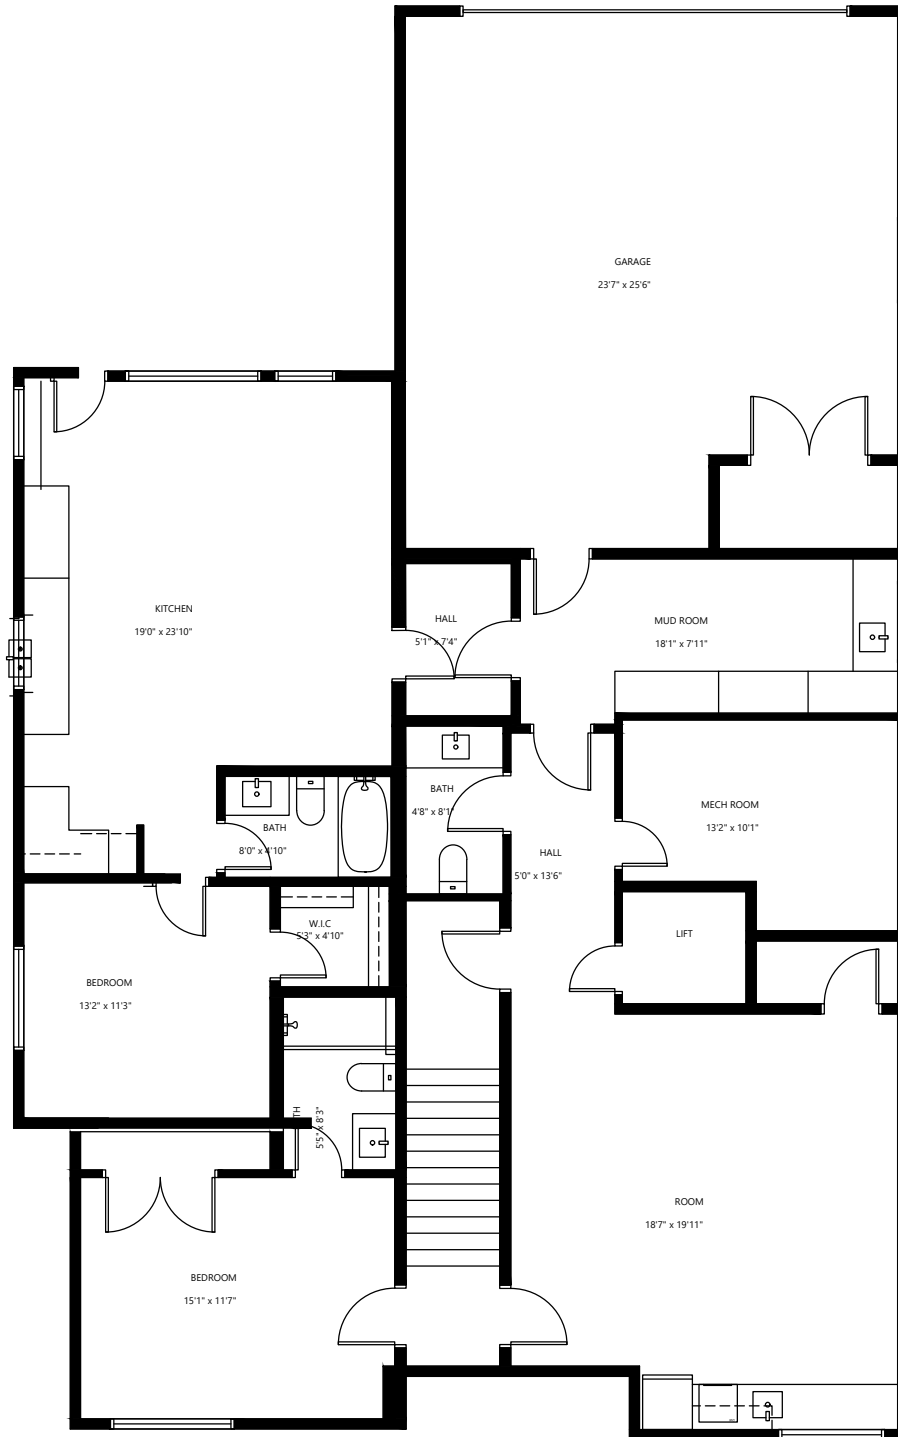

14078 North Bluff, White Rock

SQUARE FOOTAGE

MAIN LEVEL 2,119
UPPER LEVEL 1,996
LOWER LEVEL 2,012

TOTAL 6,127

GARAGE 646

LOWER LEVEL 1,882 SQ. FT.

MAIN LEVEL 2,070 SQ. FT.

UPPER LEVEL 1,996 SQ. FT.

14078 North Bluff, White Rock

MAIN LEVEL 2,119 SQ. FT.

14078 North Bluff, White Rock

UPPER LEVEL 1,996 SQ. FT.

14078 North Bluff, White Rock

LOWER LEVEL 2,012 SQ. FT.