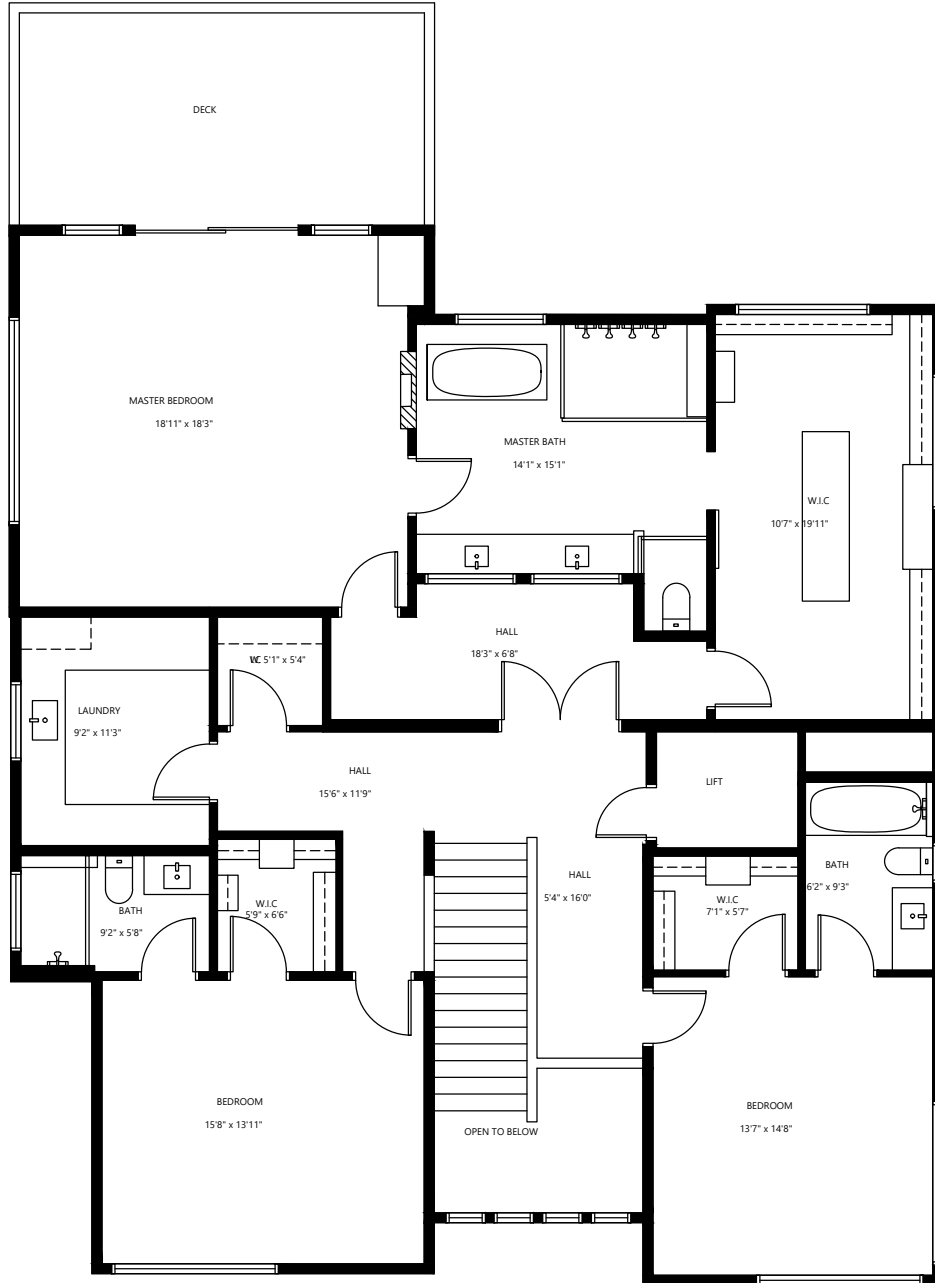

14078 North Bluff, White Rock

SQUARE FOOTAGE

MAIN LEVEL 2,119
UPPER LEVEL 1,996
LOWER LEVEL 2,012

TOTAL 6,127

GARAGE 646

LOWER LEVEL 1,882 SQ. FT.

MAIN LEVEL 2,070 SQ. FT.

UPPER LEVEL 1,996 SQ. FT.

14078 North Bluff, White Rock

MAIN LEVEL 2,119 SQ. FT.

14078 North Bluff, White Rock

UPPER LEVEL 1,996 SQ. FT.

14078 North Bluff, White Rock

LOWER LEVEL 2,012 SQ. FT.