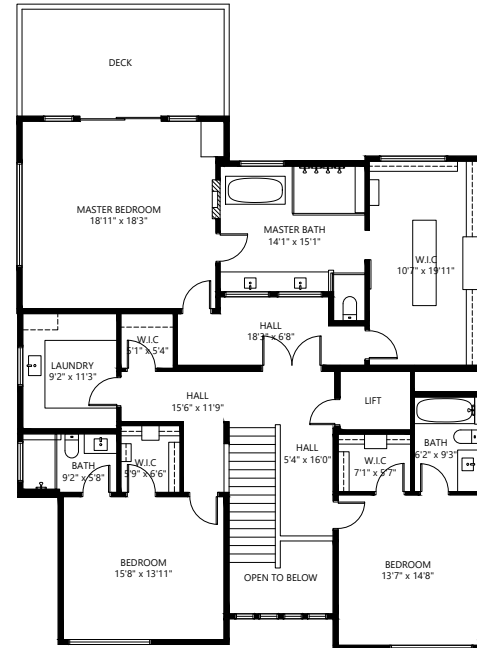

14078 North Bluff, White Rock

SQUARE FOOTAGE

MAIN LEVEL 2,119
UPPER LEVEL 1,996
LOWER LEVEL 2,012

TOTAL 6,127

GARAGE 646

LOWER LEVEL 1,882 SQ. FT.

MAIN LEVEL 2,070 SQ. FT.

UPPER LEVEL 1,996 SQ. FT.

14078 North Bluff, White Rock

MAIN LEVEL 2,119 SQ. FT.

14078 North Bluff, White Rock

UPPER LEVEL 1,996 SQ. FT.

14078 North Bluff, White Rock

LOWER LEVEL 2,012 SQ. FT.