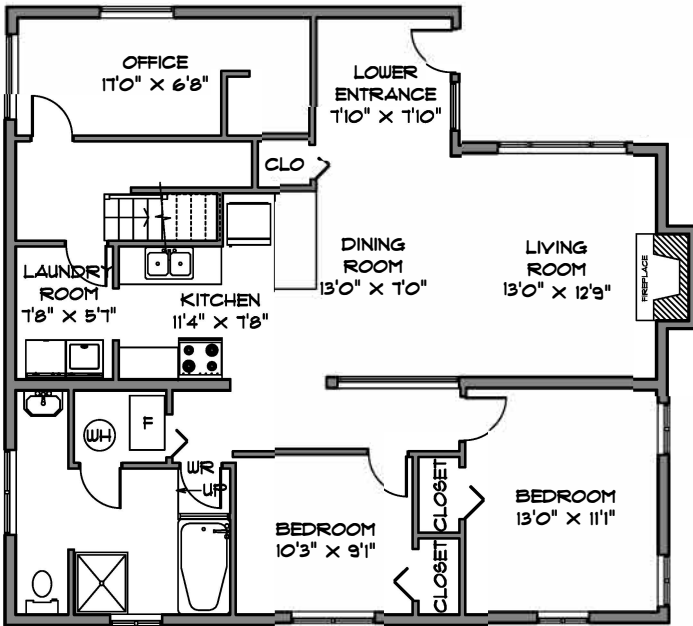

1151 LEE STREET
WHITE ROCK

SQUARE FOOTAGE
MAIN LEVEL 1267
LOWER LEVEL 1283
TOTAL 2550

WESTPORT PROPERTIES GROUP
ROYAL LEPAGE NORTHSTAR WHITE ROCK

DECK 865

LOWER LEVEL 1283 SQ. FT.

MAIN LEVEL 1267 SQ. FT.