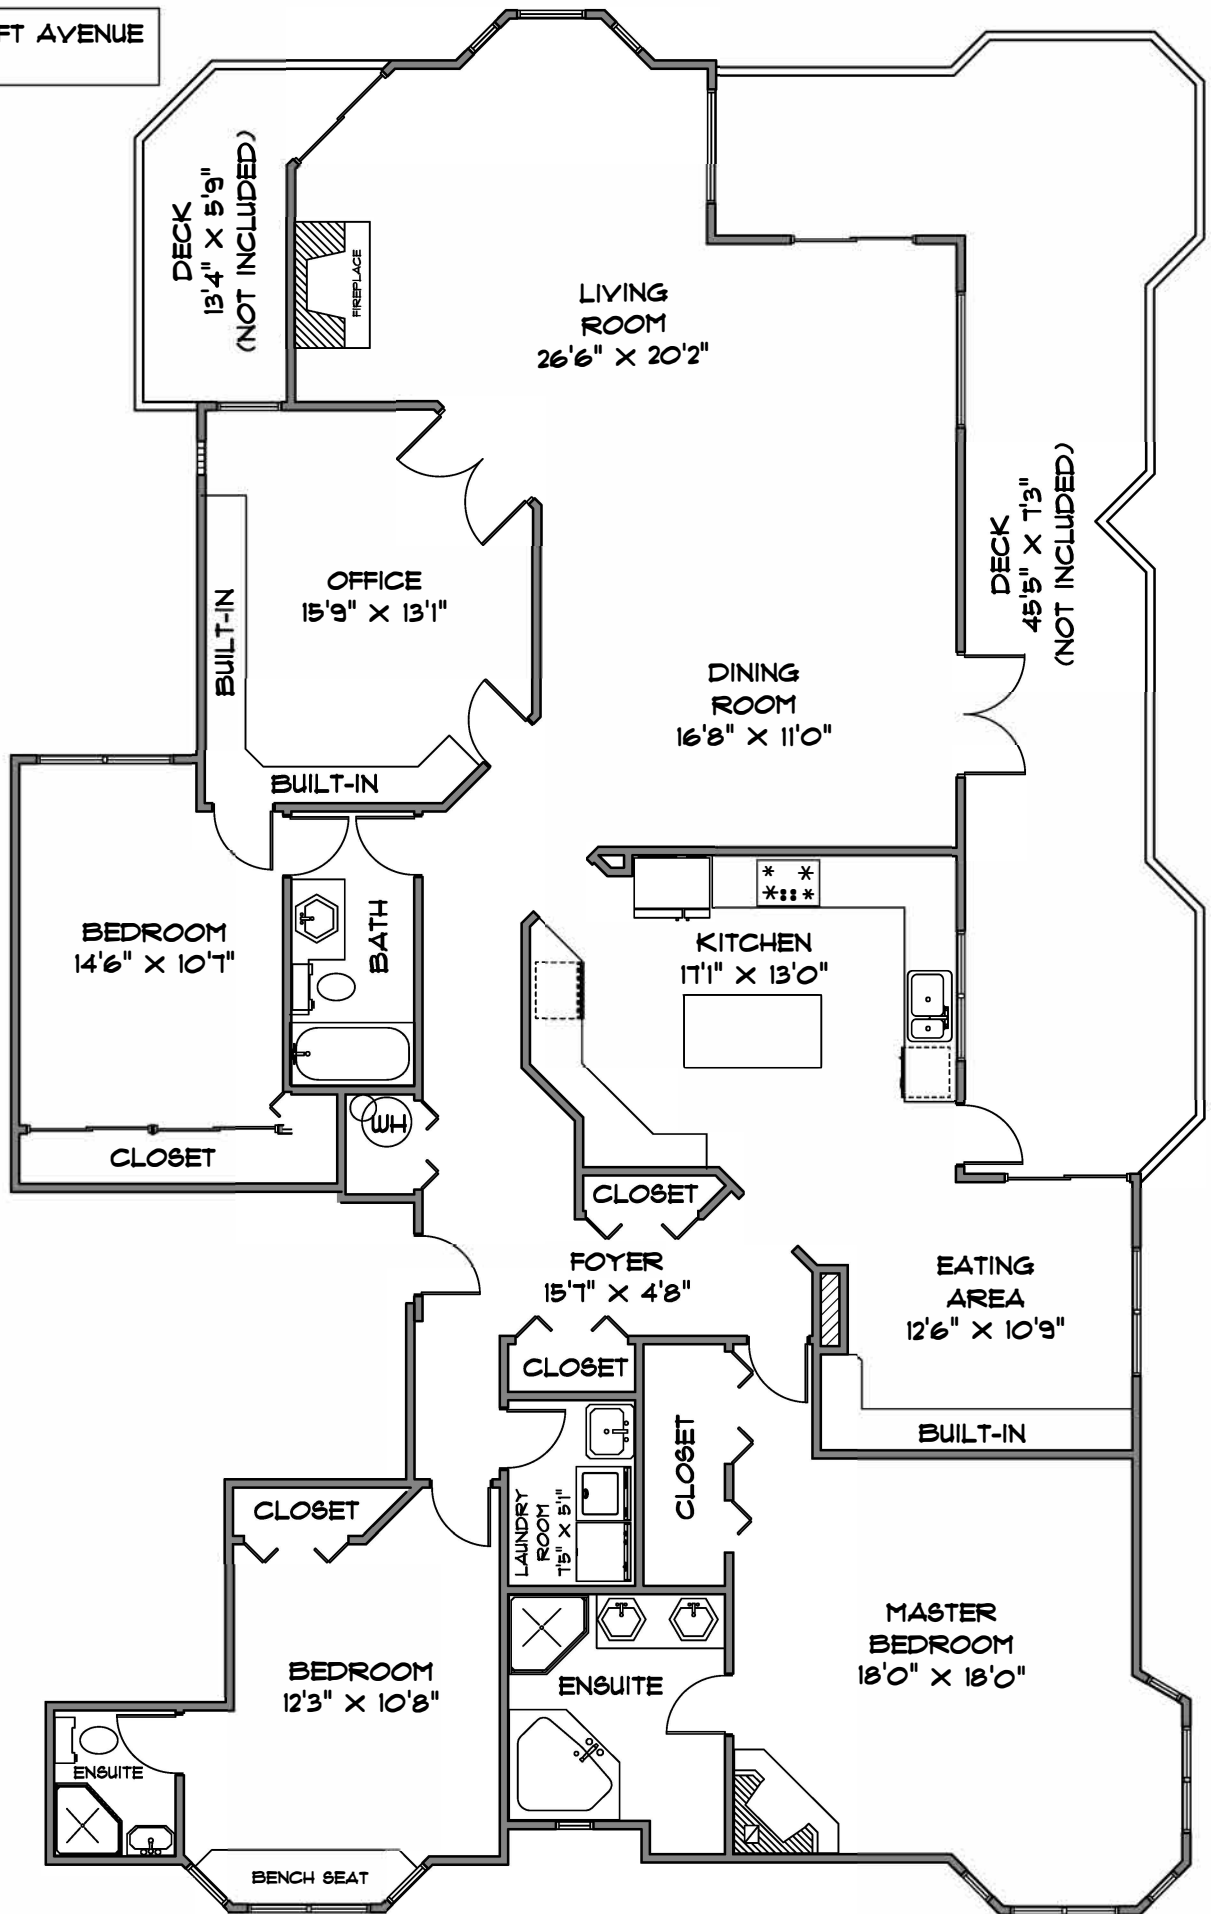

UNIT 301-14934 THRIFT AVENUE
WHITE ROCK

SQUARE FOOTAGE
TOTAL 2401

DECK 543

MEASUREMENTS SHOULD BE CONSIDERED APPROXIMATE
AND ARE FOR PROMOTIONAL USE ONLY.