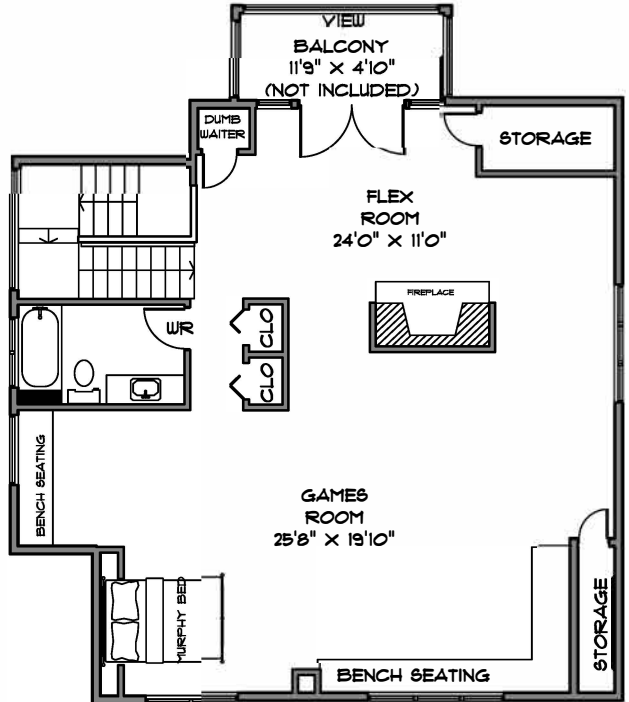

1498T BEACHVIEW AVENUE
WHITE ROCK

MAIN LEVEL 1628 SQ. FT.

UPPER LEVEL 1151 SQ. FT.

LOWER LEVEL 1395 SQ. FT.

SQUARE FOOTAGE
MAIN LEVEL 1628
UPPER LEVEL 1151
LOWER LEVEL 1395
 TOTAL 4180

VIEW DECK 105
 VIEW BALCONY 68
 GARAGE 235

MEASUREMENTS SHOULD BE CONSIDERED APPROXIMATE
 AND ARE FOR PROMOTIONAL USE ONLY.
 E & O Insured