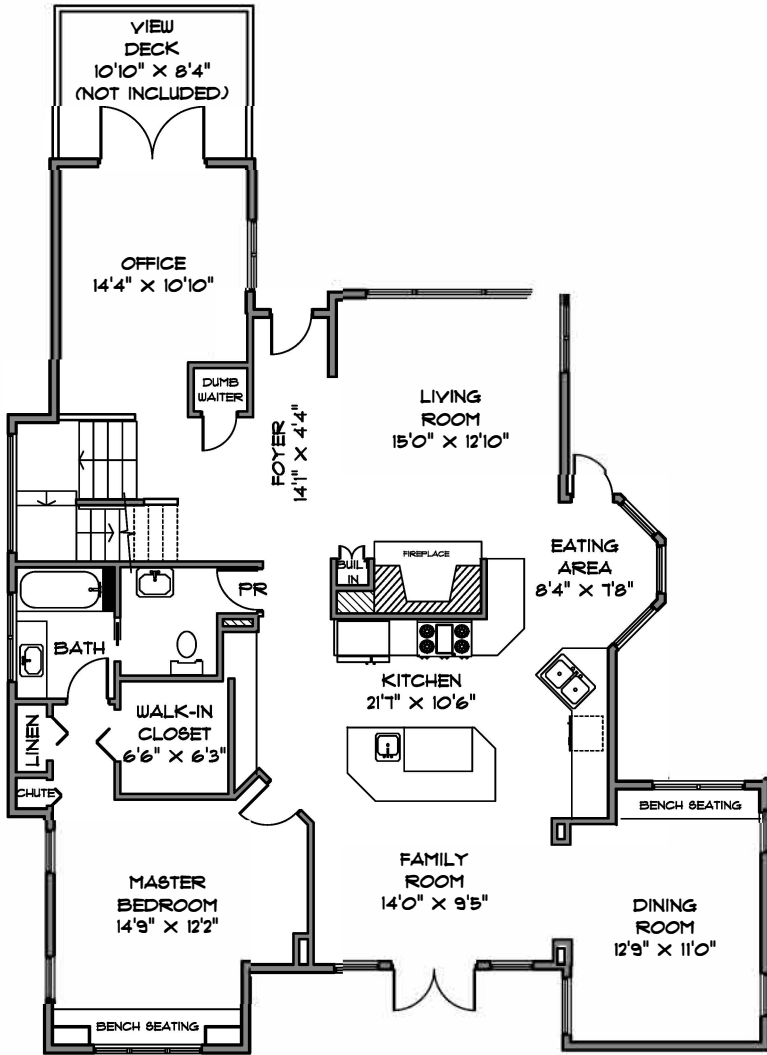

1498T BEACHVIEW AVENUE
WHITE ROCK

MAIN LEVEL 1628 SQ. FT.

UPPER LEVEL 1151 SQ. FT.

LOWER LEVEL 1395 SQ. FT.

SQUARE FOOTAGE
MAIN LEVEL 1628
UPPER LEVEL 1151
LOWER LEVEL 1395
 TOTAL 4180

VIEW DECK 105
 VIEW BALCONY 68
 GARAGE 235

MEASUREMENTS SHOULD BE CONSIDERED APPROXIMATE
 AND ARE FOR PROMOTIONAL USE ONLY.
 E & O Insured