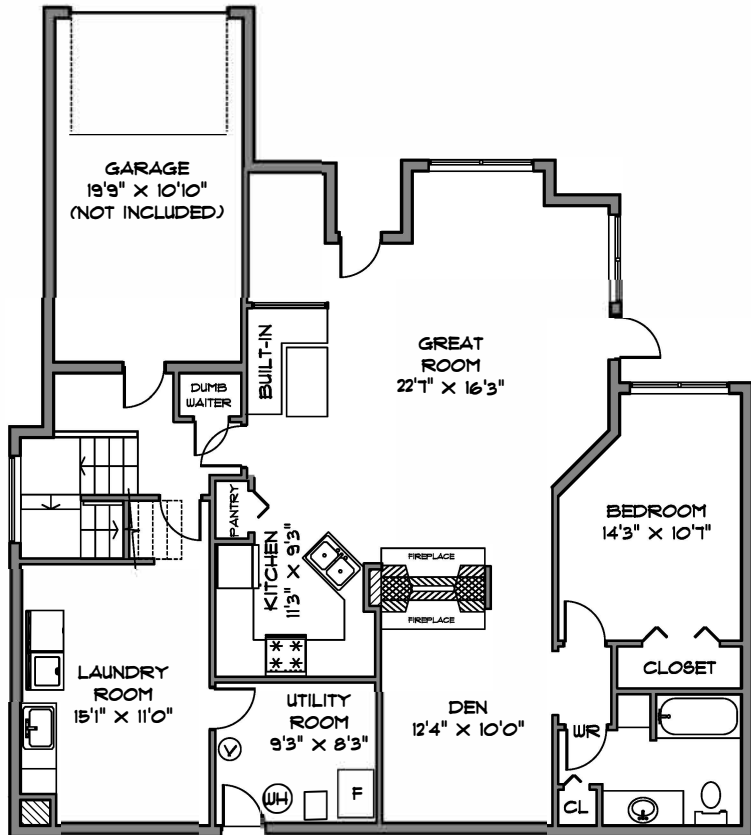

1498T BEACHVIEW AVENUE
WHITE ROCK

MAIN LEVEL 1628 SQ. FT.

UPPER LEVEL 1151 SQ. FT.

LOWER LEVEL 1395 SQ. FT.

SQUARE FOOTAGE
MAIN LEVEL 1628
UPPER LEVEL 1151
LOWER LEVEL 1395
 TOTAL 4180

VIEW DECK 105
 VIEW BALCONY 68
 GARAGE 235

MEASUREMENTS SHOULD BE CONSIDERED APPROXIMATE
 AND ARE FOR PROMOTIONAL USE ONLY.
 E & O Insured