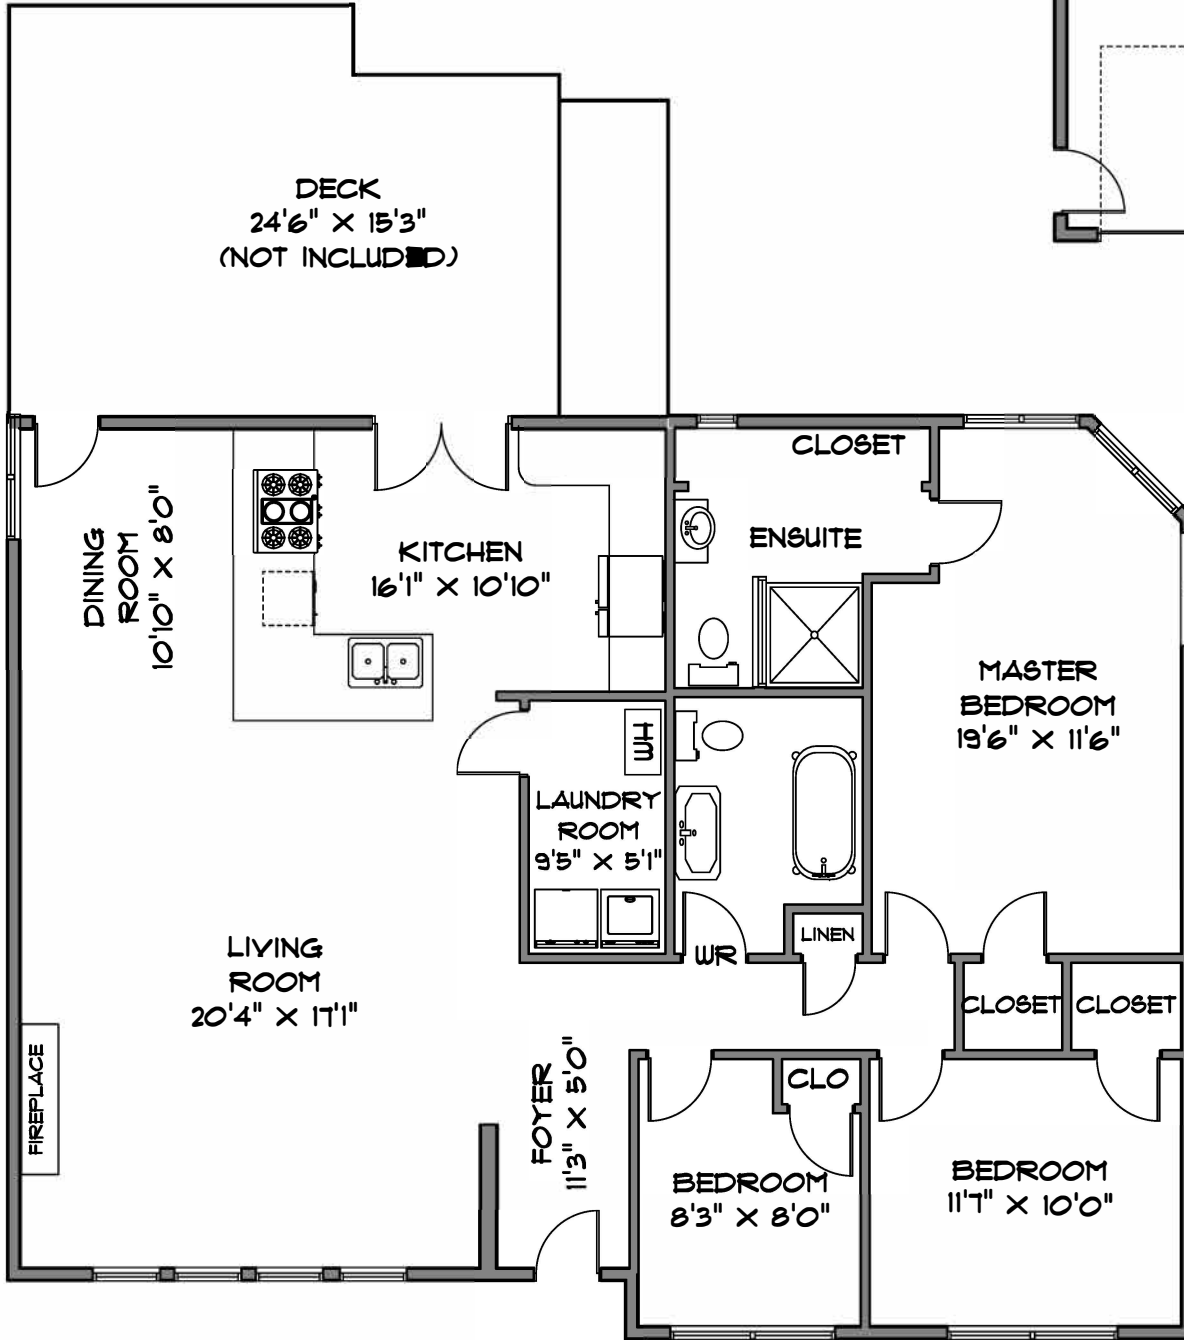

1681 157th STREET
SURREY

HAMISH ROSS
604.376.7687
BAY REALTY - WEST BEACH

SQUARE FOOTAGE
TOTAL 1451

DECK 342
DETACHED GARAGE 318

MEASUREMENTS SHOULD BE CONSIDERED APPROXIMATE
AND ARE FOR PROMOTIONAL USE ONLY.
E & O Insured