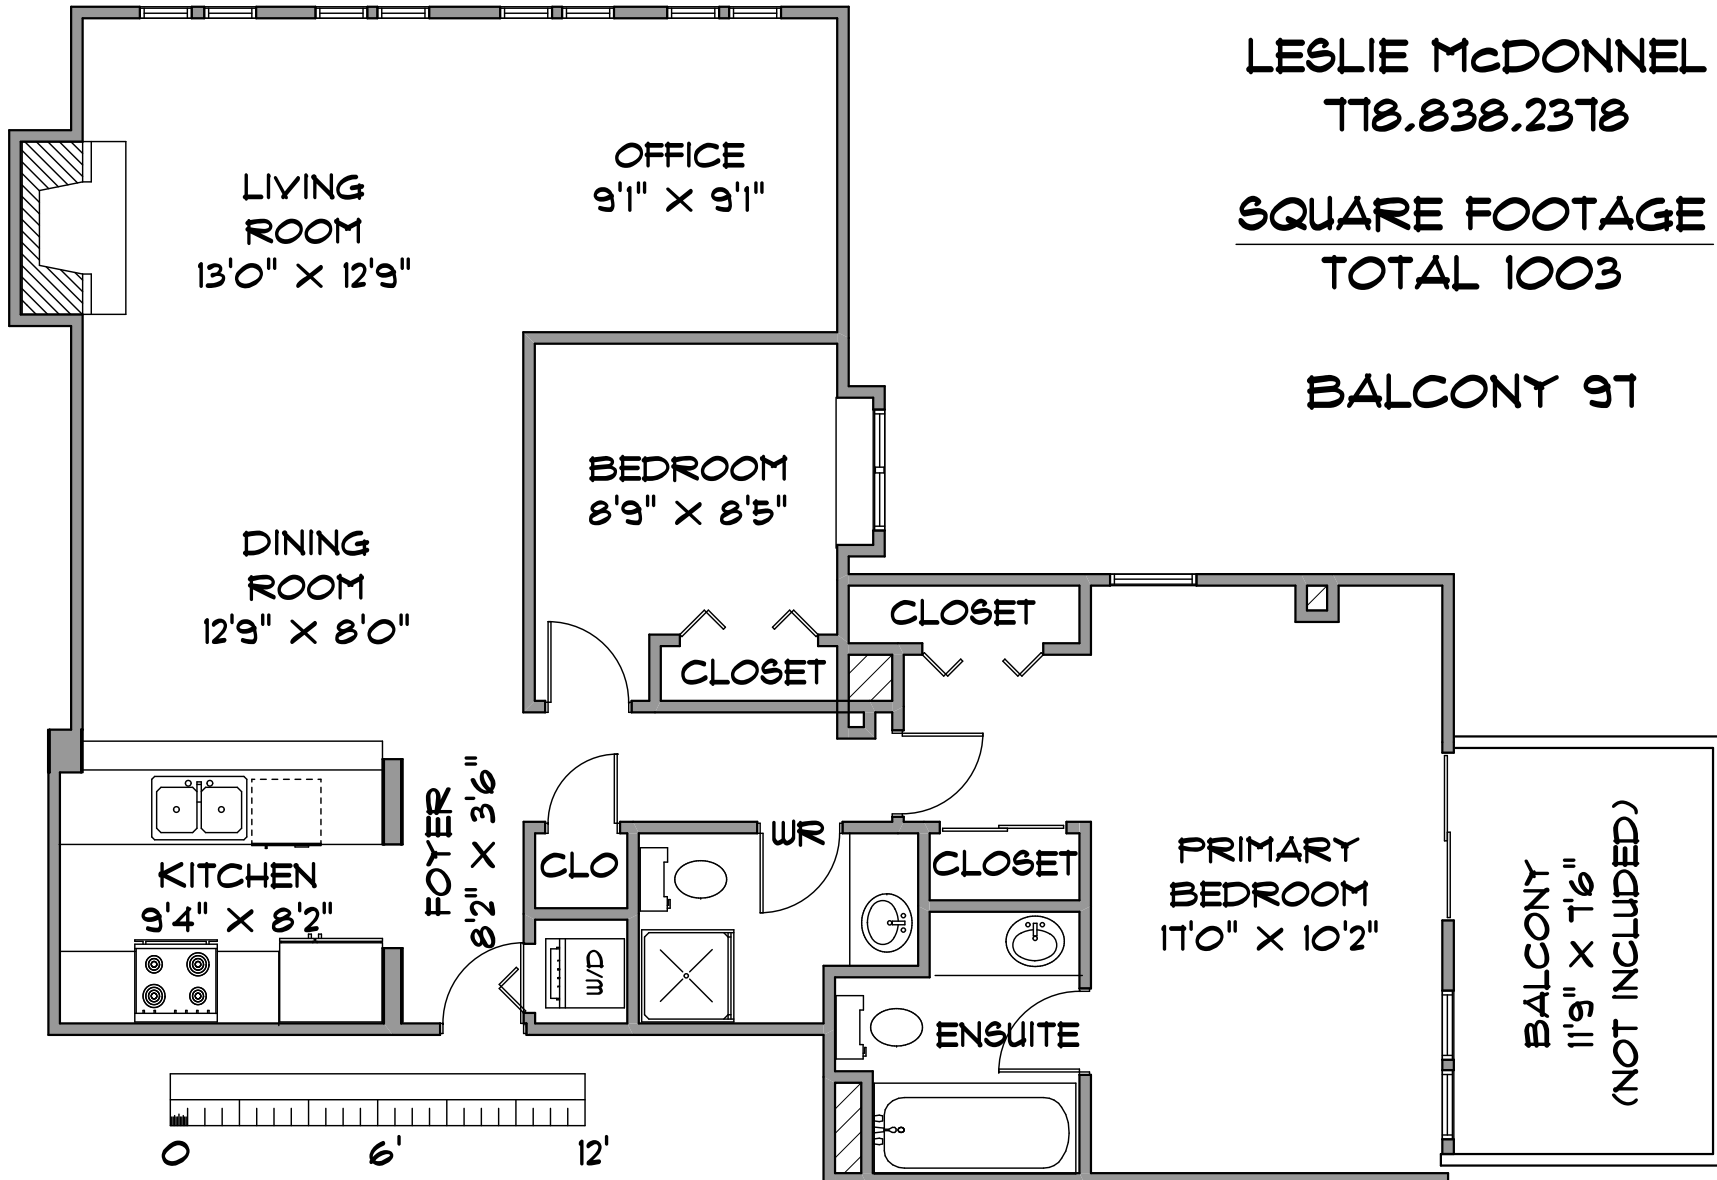

UNIT 1603-10523 UNIVERSITY DRIVE
SURREY

LESLIE McDONNEL
778.838.2378

SQUARE FOOTAGE
TOTAL 1003

BALCONY 97

MEASUREMENTS SHOULD BE CONSIDERED
APPROXIMATE AND ARE FOR
PROMOTIONAL USE ONLY.

E & O Insured

T78-231-6542 SEPT. 2023