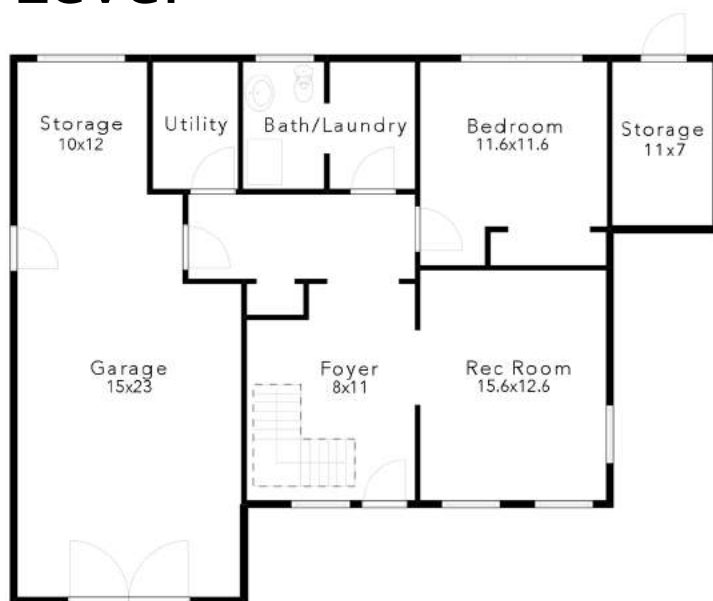

1638 Tower Street Telkwa, BC

Upper Level

Lower Level

*Measurements approximate.

GATHER MORE INFORMATION AT WWW.JESSEBUTLER.CA

JESSE BUTLER
PERSONAL REAL ESTATE CORPORATION
☎ (250) 877-2471
✉ INFO@JESSEBUTLER.CA