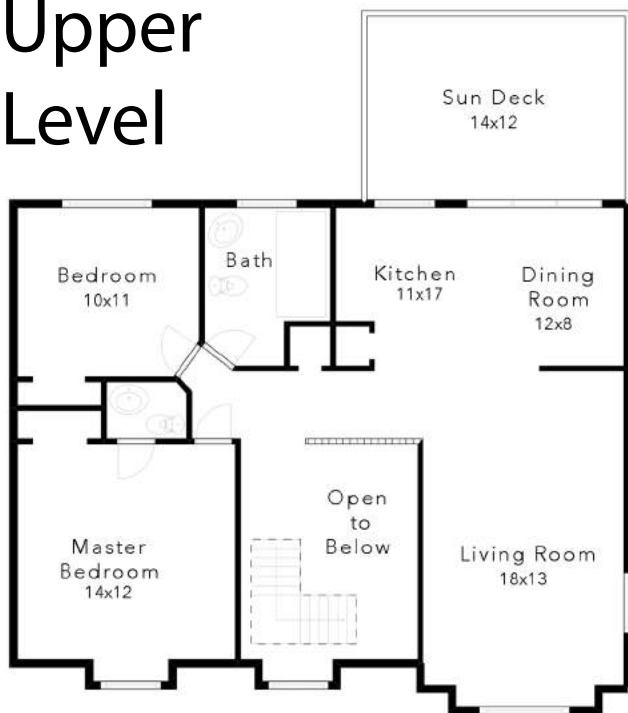

1638 Tower Street Telkwa, BC

Upper Level

Lower Level

*Measurements approximate.

GATHER MORE INFORMATION AT WWW.JESSEBUTLER.CA

JESSE BUTLER
PERSONAL REAL ESTATE CORPORATION
☎ (250) 877-2471
✉ INFO@JESSEBUTLER.CA