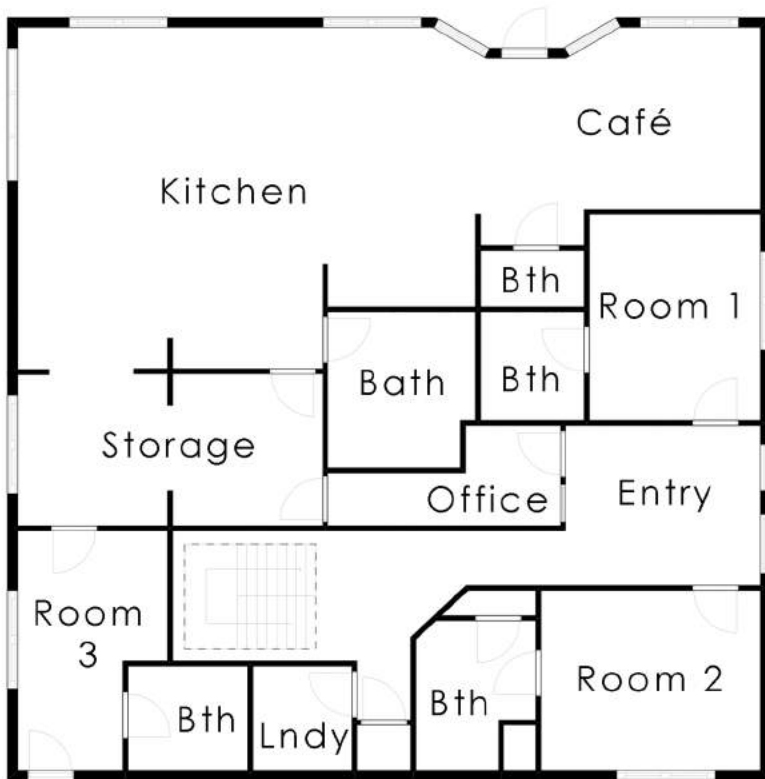

4420 Madison Avenue

Telkwa, BC

Main Floor

Upper Floor

*Measurements approximate.

GATHER MORE INFORMATION AT WWW.JESSEBUTLER.CA

JESSE BUTLER
PERSONAL REAL ESTATE CORPORATION
(250) 877-2471
INFO@JESSEBUTLER.CA