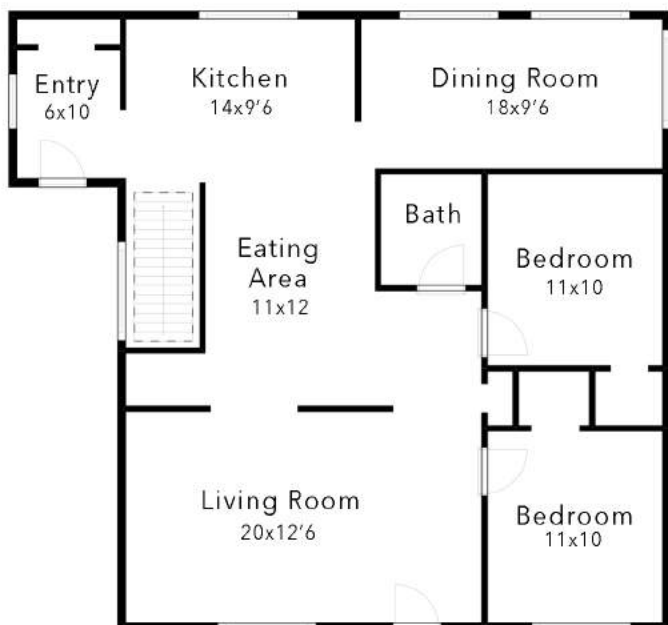

2184 Hudson Bay Mount. Road Smithers, BC

MAIN FLOOR

*Measurements approximate.

GATHER MORE INFORMATION AT WWW.JESSEBUTLER.CA

JESSE BUTLER
PERSONAL REAL ESTATE CORPORATION
(250) 877-2471
INFO@JESSEBUTLER.CA