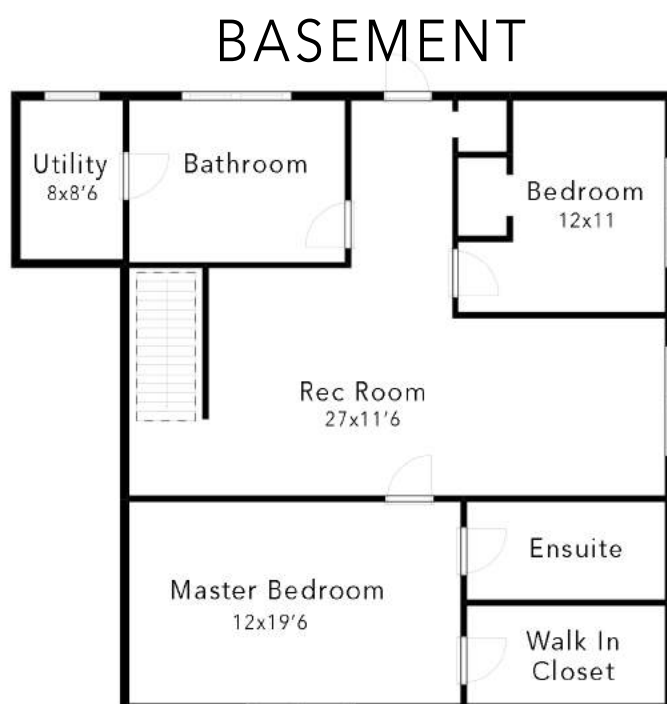

2184 Hudson Bay Mount. Road Smithers, BC

MAIN FLOOR

*Measurements approximate.

GATHER MORE INFORMATION AT WWW.JESSEBUTLER.CA

JESSE BUTLER
PERSONAL REAL ESTATE CORPORATION
(250) 877-2471
INFO@JESSEBUTLER.CA