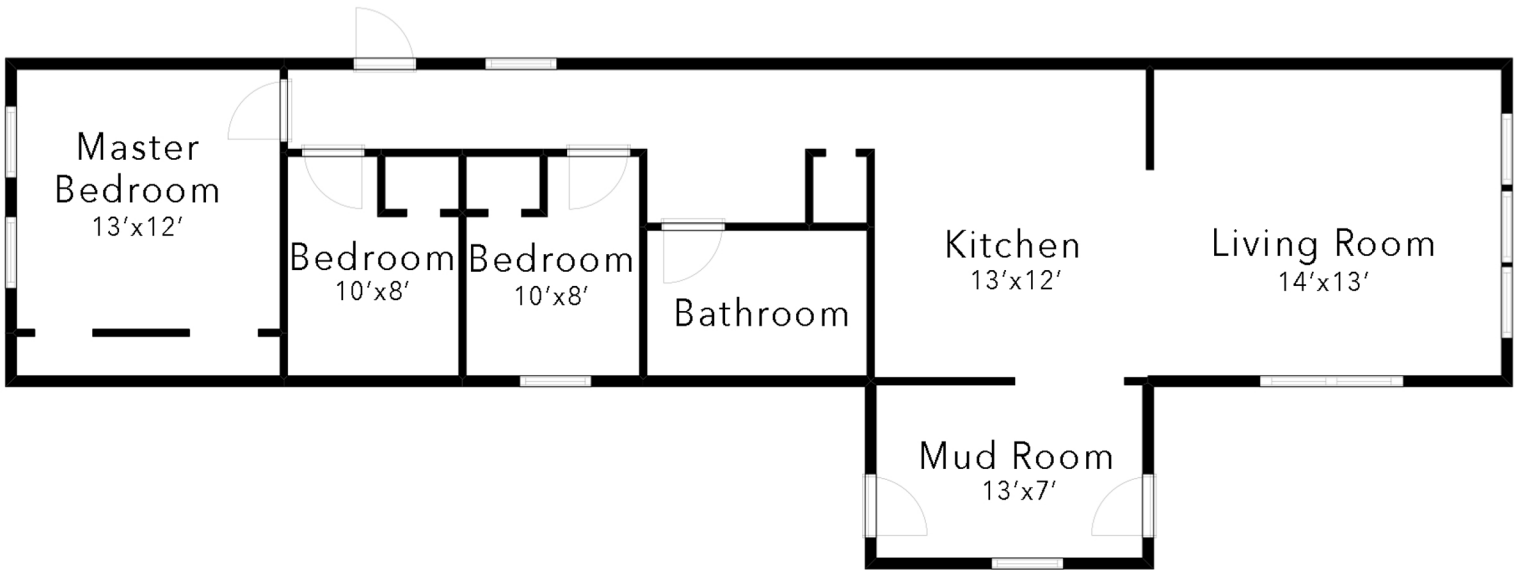

#90 95 Laidlaw Road Smithers, BC

*Measurements approximate.

GATHER MORE INFORMATION AT WWW.JESSEBUTLER.CA

JESSE BUTLER
PERSONAL REAL ESTATE CORPORATION
☎ (250) 877-2471
✉ INFO@JESSEBUTLER.CA