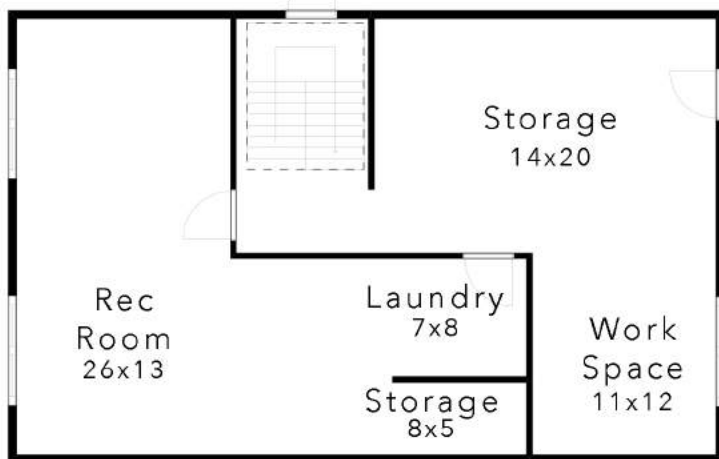

3566 16th Ave Smithers, BC

Upstairs

Downstairs

*Measurements approximate.

GATHER MORE INFORMATION AT WWW.JESSEBUTLER.CA

JESSE BUTLER
PERSONAL REAL ESTATE CORPORATION
(250) 877-2471
INFO@JESSEBUTLER.CA