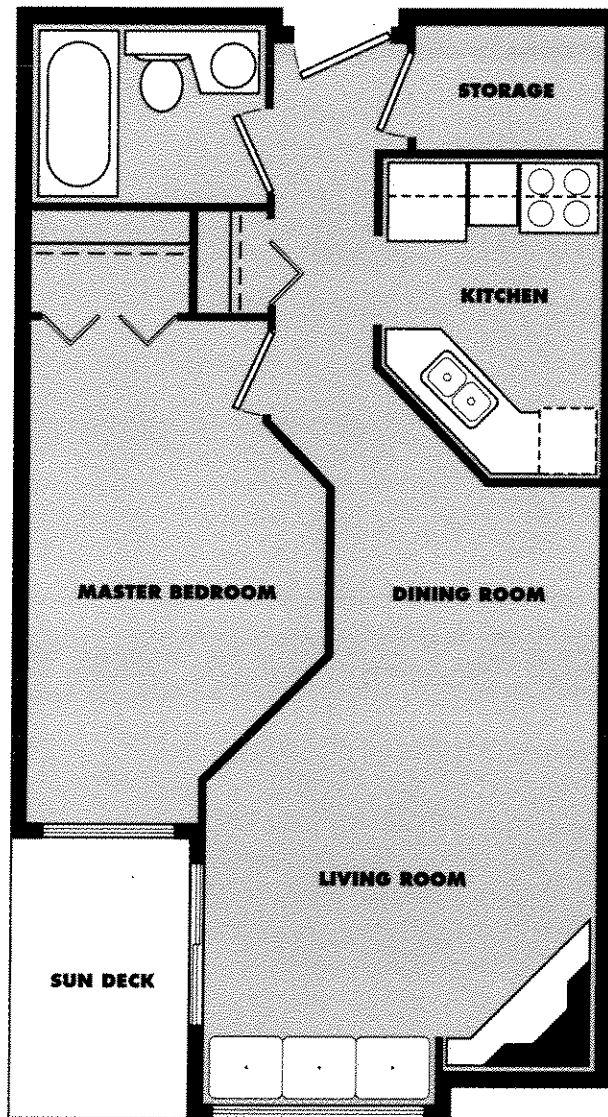

THE INNSBRUCK

approximately 548 sq.ft.

This One Bedroom Resort Home Is Uniquely Designed And Exceptionally Bright And Spacious.

- ▲ Walk out to extra large balcony from living room
- ▲ Warm and cozy gas burning fireplace
- ▲ Complete designer home furnishing package
- ▲ Kitchenware, linens, window coverings, t.v. and decor details are all included
- ▲ Easily accommodates four adults

- ▲ Flexible living area that easily converts to sleeping area
- ▲ Fully secured underground parking
- ▲ Bright and spacious kitchen fully equipped with full sized appliances
- ▲ Plenty of in suite storage