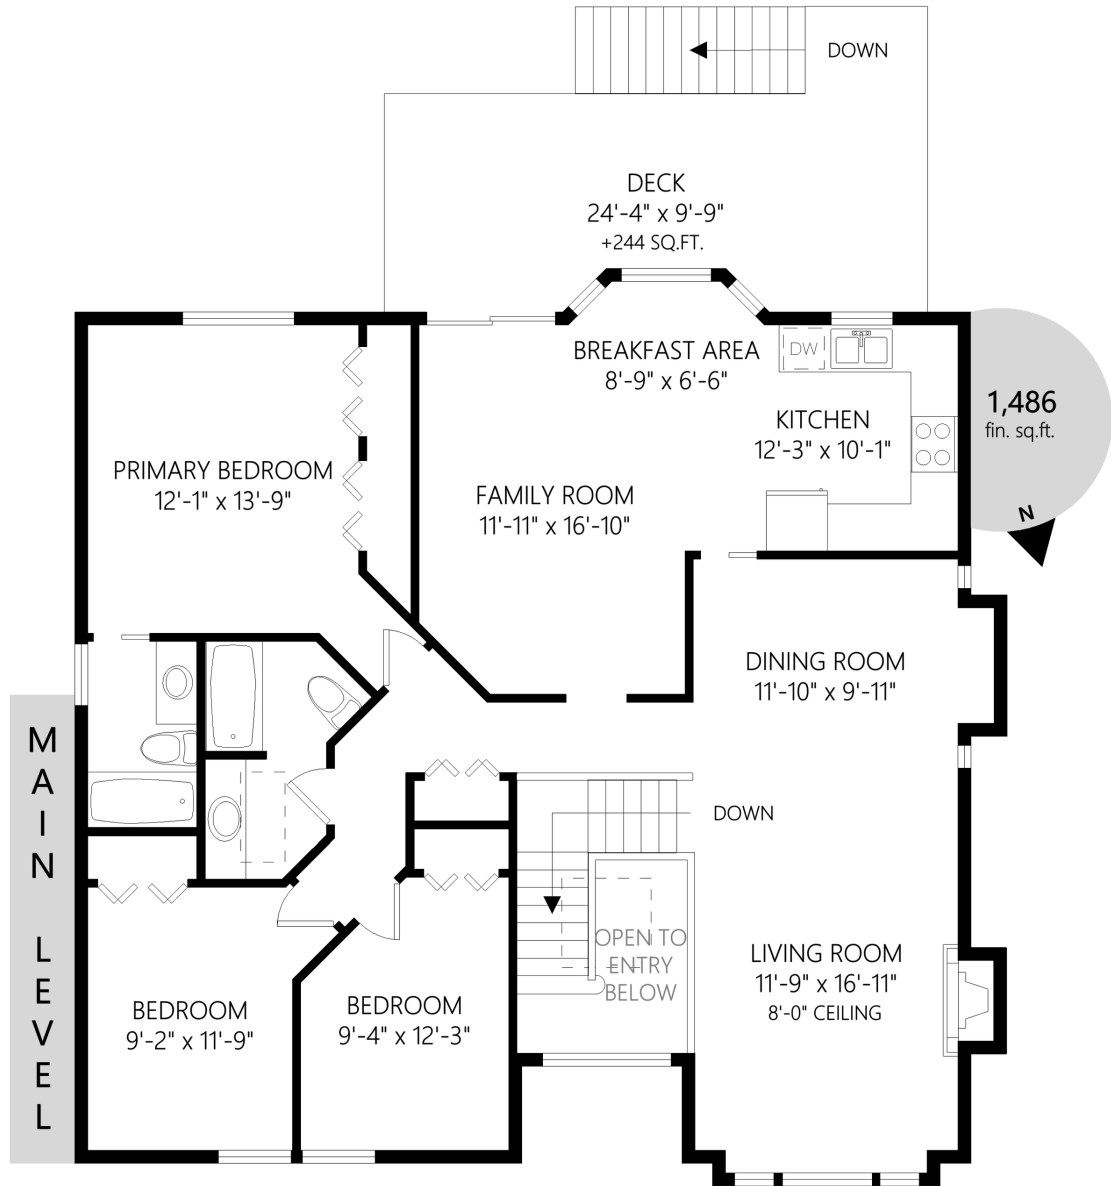

1642 Wilmot Ave

	Fin. Sq.Ft.	UnFin. Sq.Ft.	Total Sq.Ft.
Main Level	1486	0	1486
Lower Level	1217	0	1217
Garage	0	434	434
Total	2703	434	3137

Shown length and width dimensions are approximate.
 Area sq.ft. is representative of the on-site measurements. (1" accuracy)