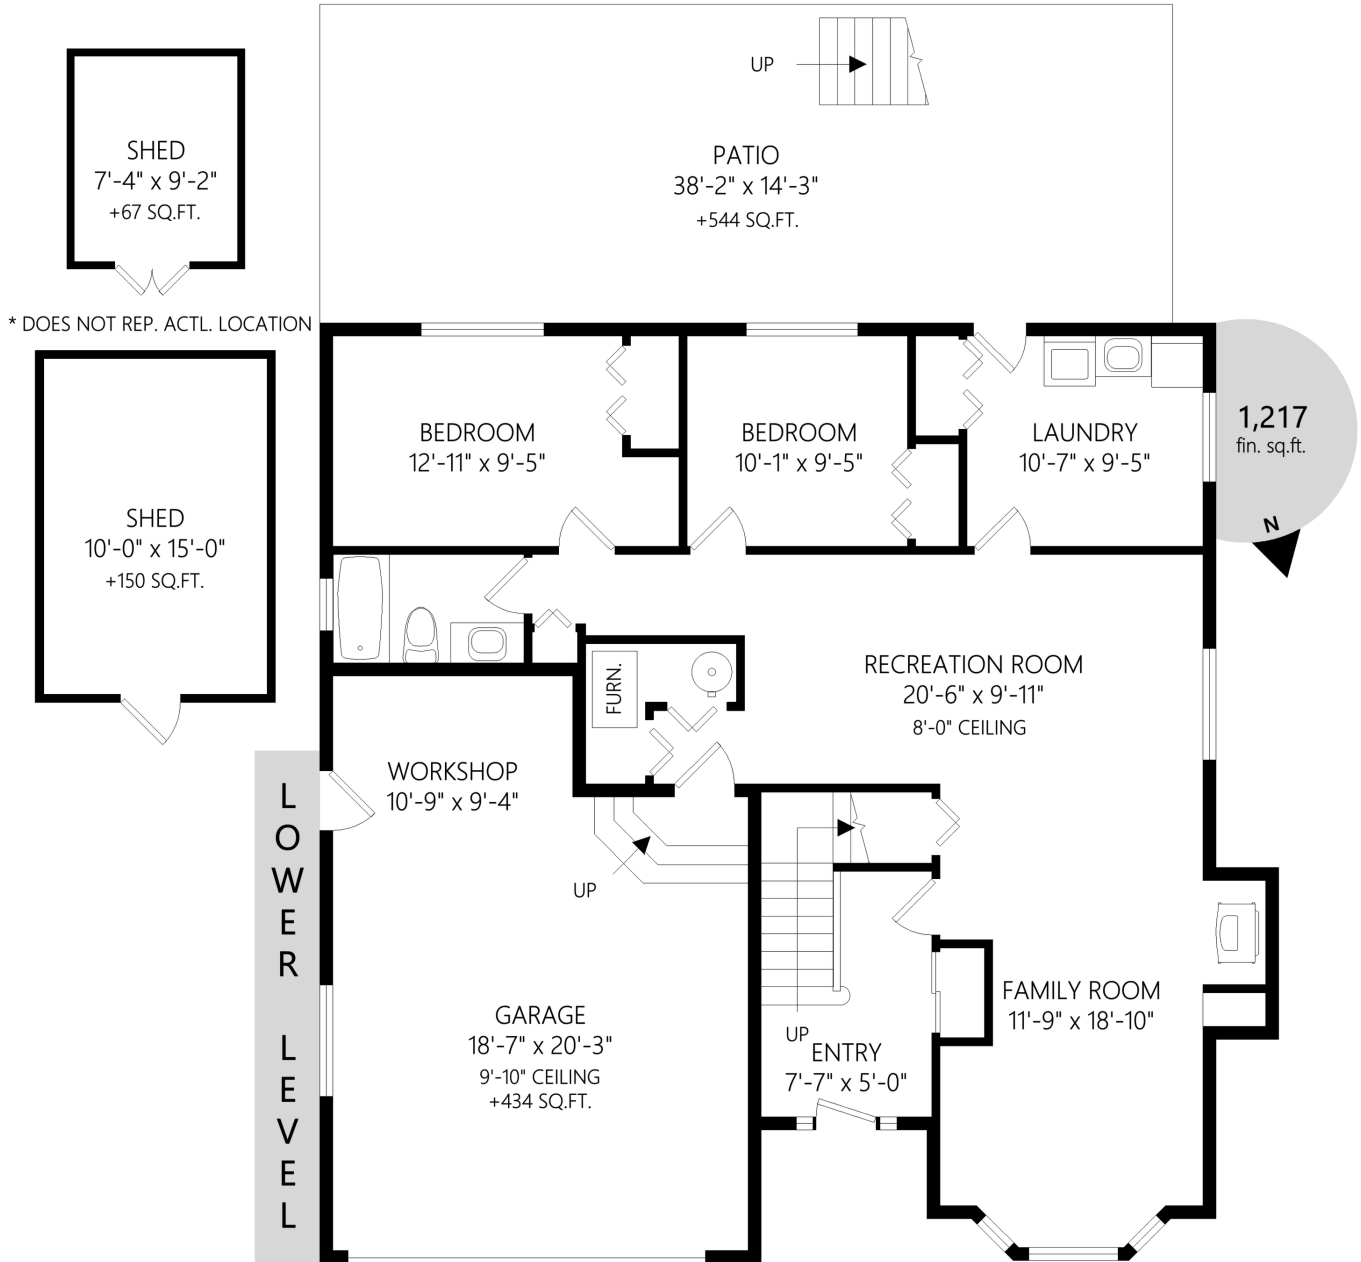

1642 Wilmot Ave

	Fin. Sq.Ft.	UnFin. Sq.Ft.	Total Sq.Ft.
Main Level	1486	0	1486
Lower Level	1217	0	1217
Garage	0	434	434
Total	2703	434	3137

Shown length and width dimensions are approximate.
 Area sq.ft. is representative of the on-site measurements. (1" accuracy)