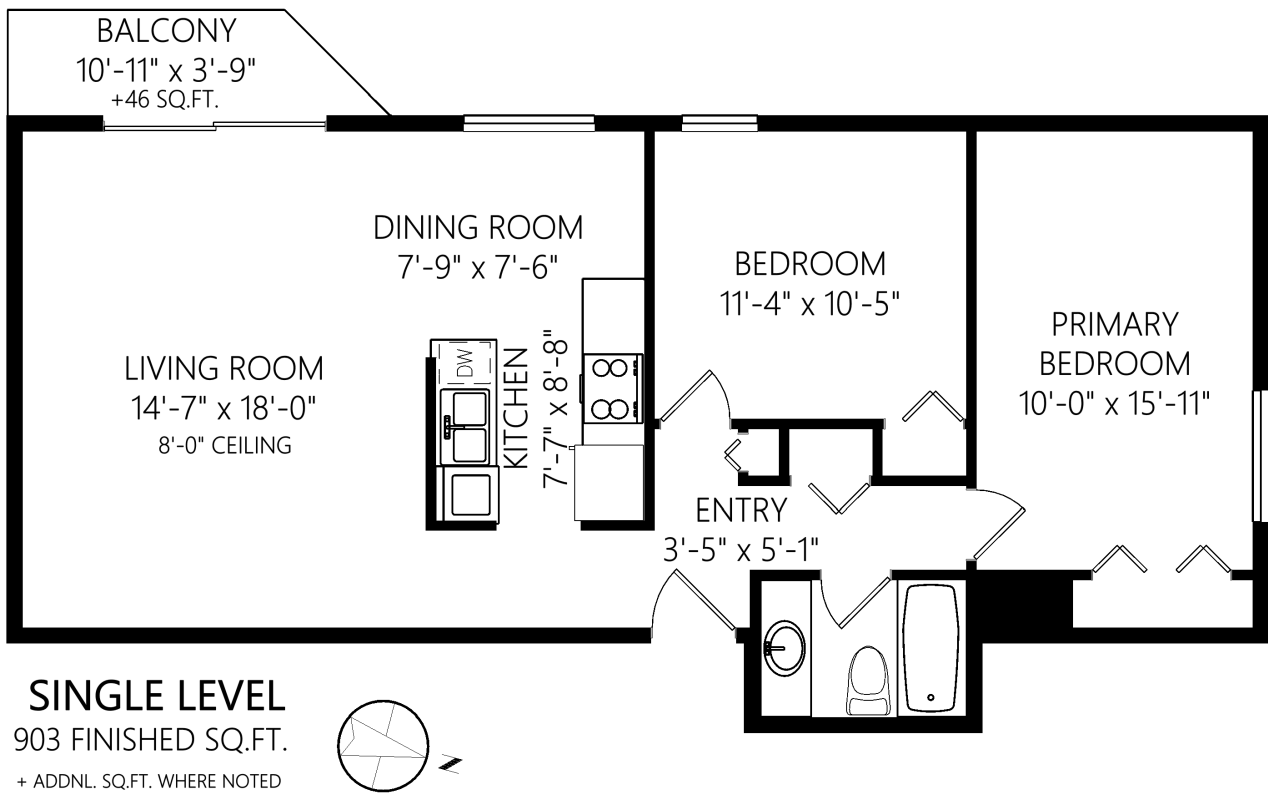

405-3800 Quadra St

	Fin. Sq.Ft.	UnFin. Sq.Ft.	Total Sq.Ft.
Single Level	903	0	903
Total	903	0	903

Shown length and width dimensions are approximate.
 Area sq.ft. is representative of the on-site measurements. (1" accuracy)