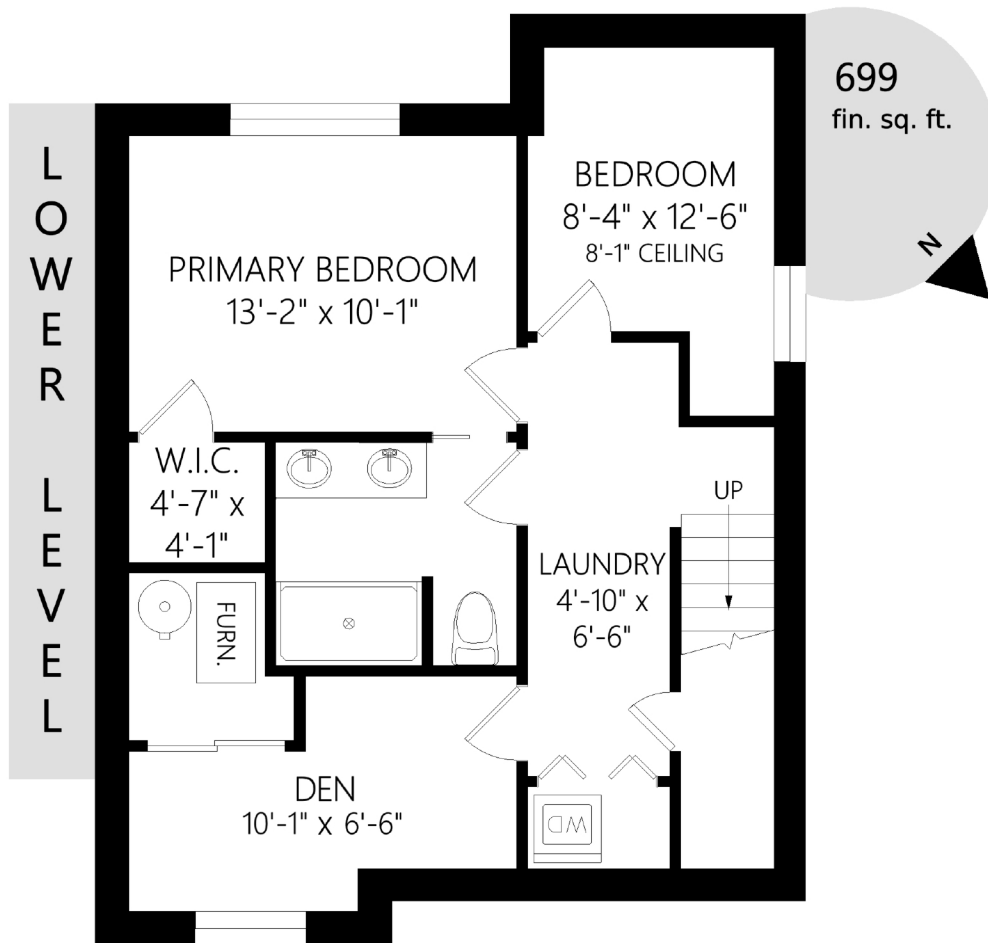

	Area (Sq.Ft.)	Finished	UnFin.	Total
Main Level		667	0	667
Lower Level		699	0	699
Total		1,366	0	1,366

3189 Kettle Creek Cres
 Shown length and width dimensions are approximate.
 Area (Sq.Ft.) is representative of the footprint, including walls and structure.