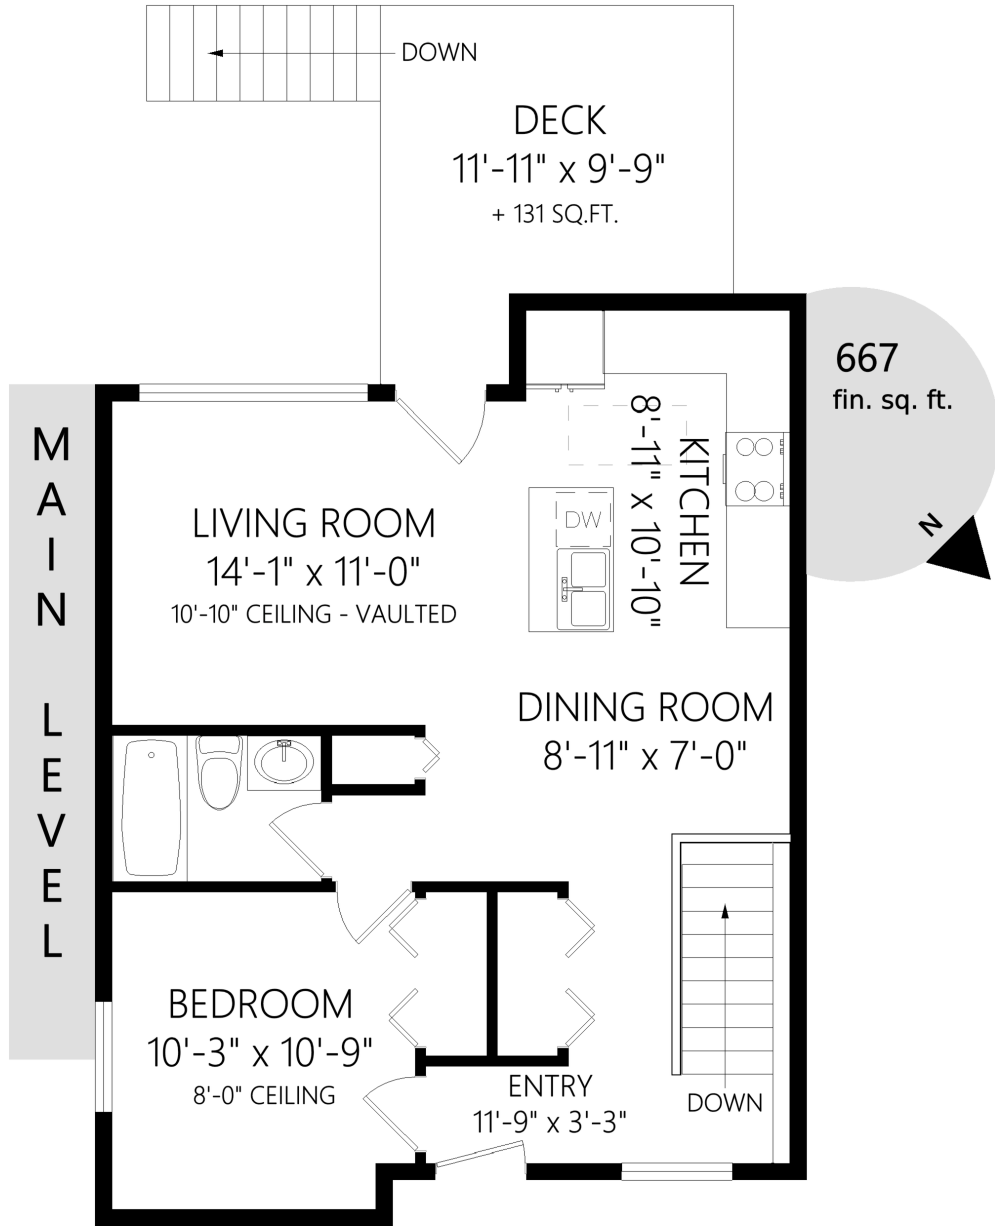

	Area (Sq.Ft.)	Finished	UnFin.	Total
Main Level		667	0	667
Lower Level		699	0	699
Total		1,366	0	1,366

3189 Kettle Creek Cres
 Shown length and width dimensions are approximate.
 Area (Sq.Ft.) is representative of the footprint, including walls and structure.