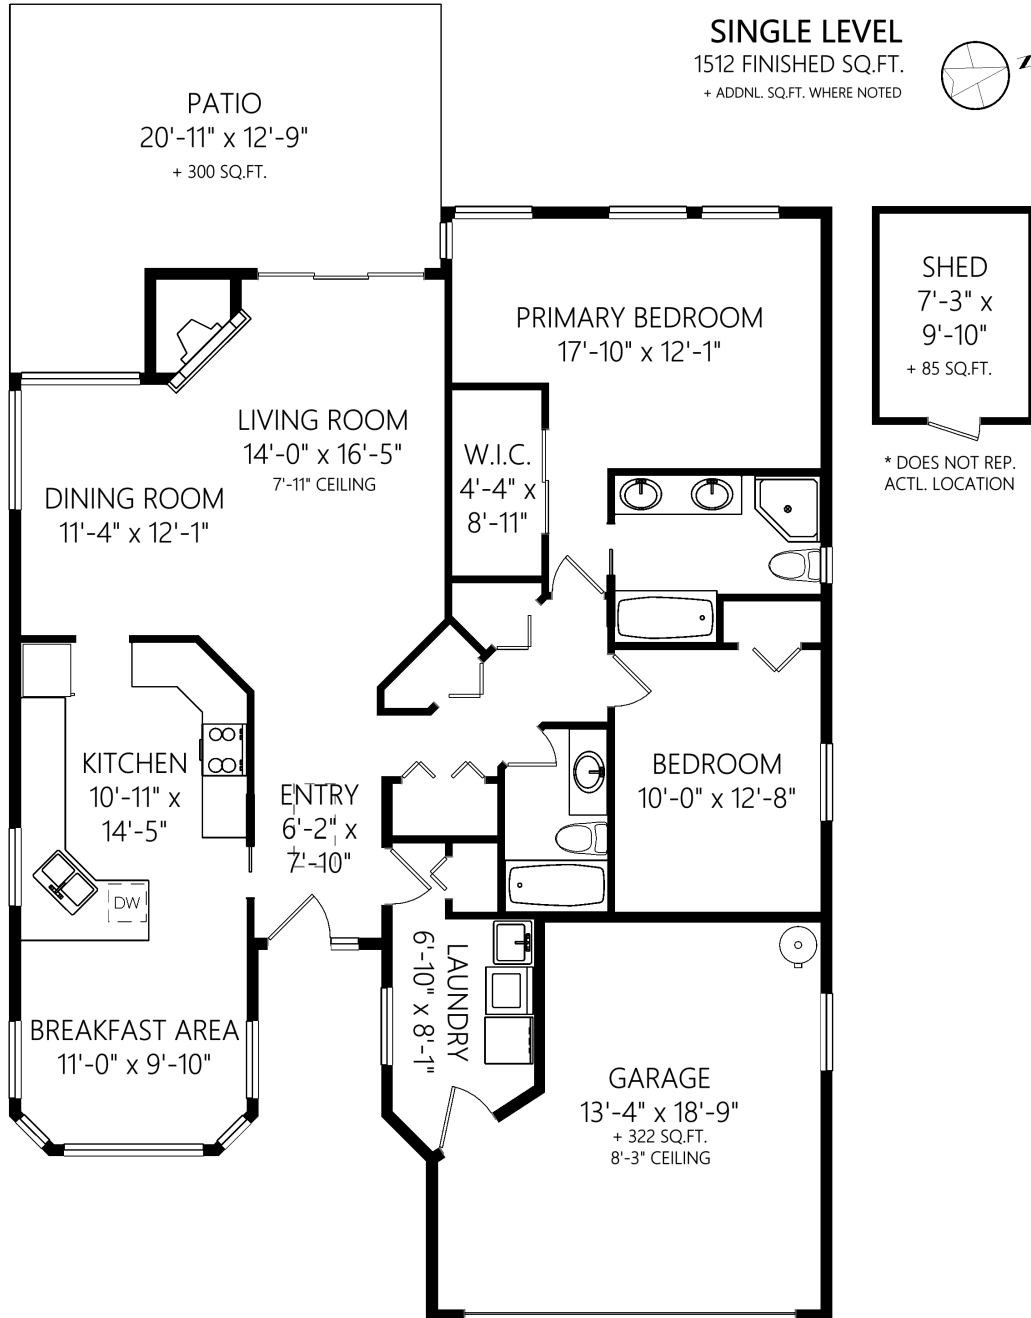

3687 Arbutus Dr N

	Fin. Sq.Ft.	UnFin. Sq.Ft.	Total Sq.Ft.
Single Level	1512	0	1512
Garage	0	322	322
Total	1512	322	1834

Shown length and width dimensions are approximate.
 Area sq.ft. is representative of the on-site measurements. (1" accuracy)