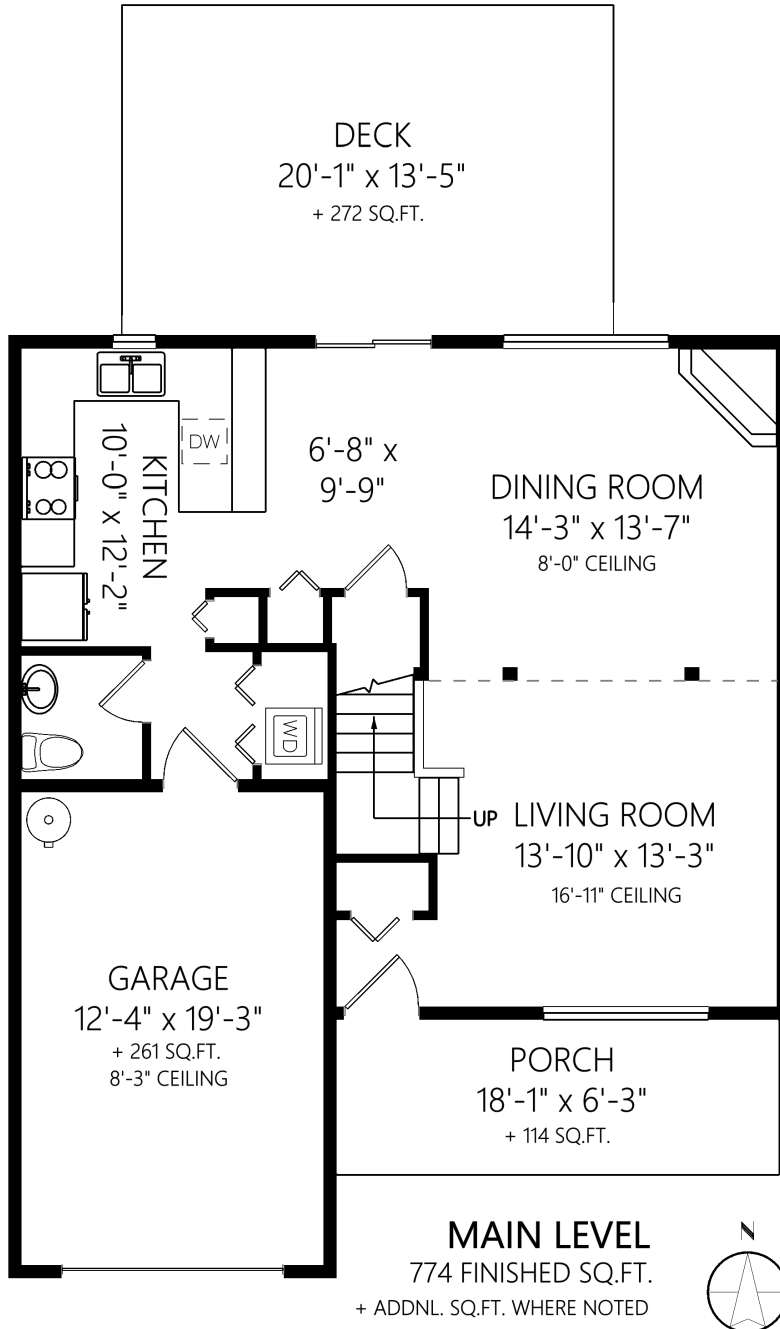

6440 Birchview Way

	Fin. Sq.Ft.	UnFin. Sq.Ft.	Total Sq.Ft.
Garage	0	261	261
Main Level	774	0	774
Upper Level	655	0	655
<b>Total</b>	<b>1429</b>	<b>261</b>	<b>1690</b>

Shown length and width dimensions are approximate.  
 Area sq.ft. is representative of the on-site measurements. (1" accuracy)

6440 Birchview Way

**UPPER LEVEL**  
 655 FINISHED SQ.FT.  
 + ADDNL. SQ.FT. WHERE NOTED

	Fin. Sq.Ft.	UnFin. Sq.Ft.	Total Sq.Ft.
Garage	0	261	261
Main Level	774	0	774
Upper Level	655	0	655
<b>Total</b>	<b>1429</b>	<b>261</b>	<b>1690</b>

Shown length and width dimensions are approximate.  
 Area sq.ft. is representative of the on-site measurements. (1" accuracy)