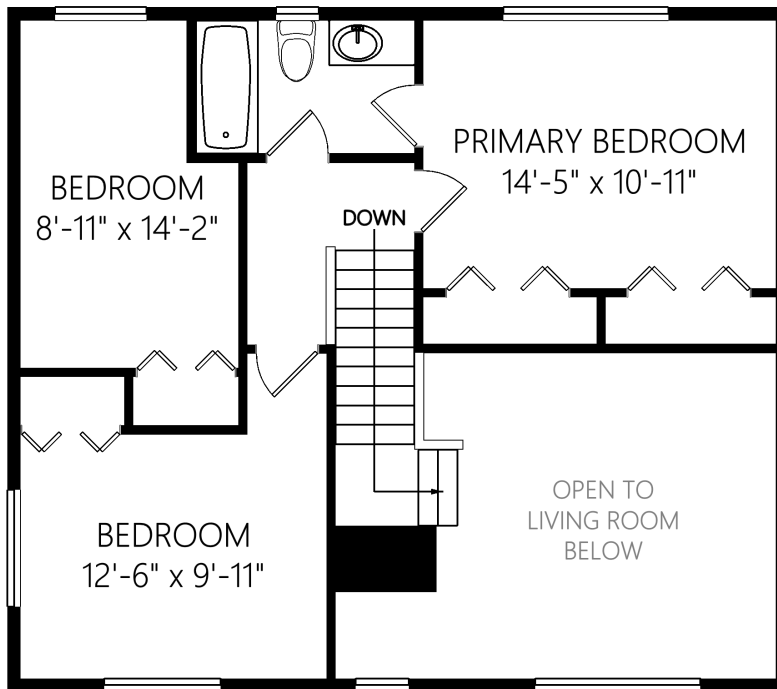

6440 Birchview Way

	Fin. Sq.Ft.	UnFin. Sq.Ft.	Total Sq.Ft.
Garage	0	261	261
Main Level	774	0	774
Upper Level	655	0	655
<b>Total</b>	<b>1429</b>	<b>261</b>	<b>1690</b>

Shown length and width dimensions are approximate.  
 Area sq.ft. is representative of the on-site measurements. (1" accuracy)

6440 Birchview Way

**UPPER LEVEL**  
 655 FINISHED SQ.FT.  
 + ADDNL. SQ.FT. WHERE NOTED

	Fin. Sq.Ft.	UnFin. Sq.Ft.	Total Sq.Ft.
Garage	0	261	261
Main Level	774	0	774
Upper Level	655	0	655
<b>Total</b>	<b>1429</b>	<b>261</b>	<b>1690</b>

Shown length and width dimensions are approximate.  
 Area sq.ft. is representative of the on-site measurements. (1" accuracy)