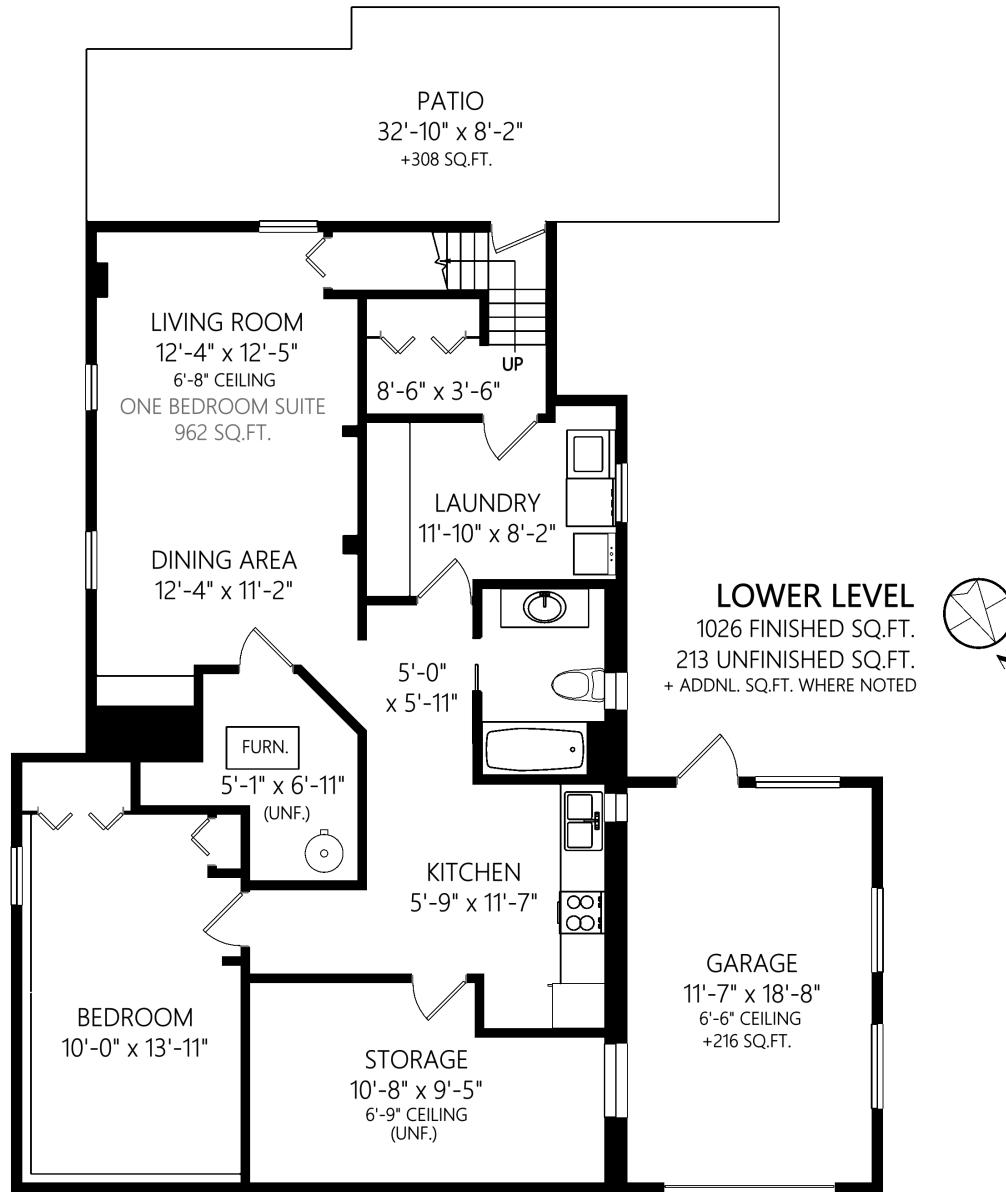

2279 Lincoln Rd

MAIN LEVEL
 1233 FINISHED SQ.FT.
 + ADDNL. SQ.FT. WHERE NOTED

	Fin. Sq.Ft.	UnFin. Sq.Ft.	Total Sq.Ft.
Main Level	1233	0	1233
Lower Level	1026	213	1239
Garage	0	216	216
Total	2259	429	2688

Shown length and width dimensions are approximate.
 Area sq.ft. is representative of the on-site measurements. (1" accuracy)

2279 Lincoln Rd

	Fin. Sq.Ft.	UnFin. Sq.Ft.	Total Sq.Ft.
Main Level	1233	0	1233
Lower Level	1026	213	1239
Garage	0	216	216
Total	2259	429	2688

Shown length and width dimensions are approximate. Area sq.ft. is representative of the on-site measurements. (1" accuracy)