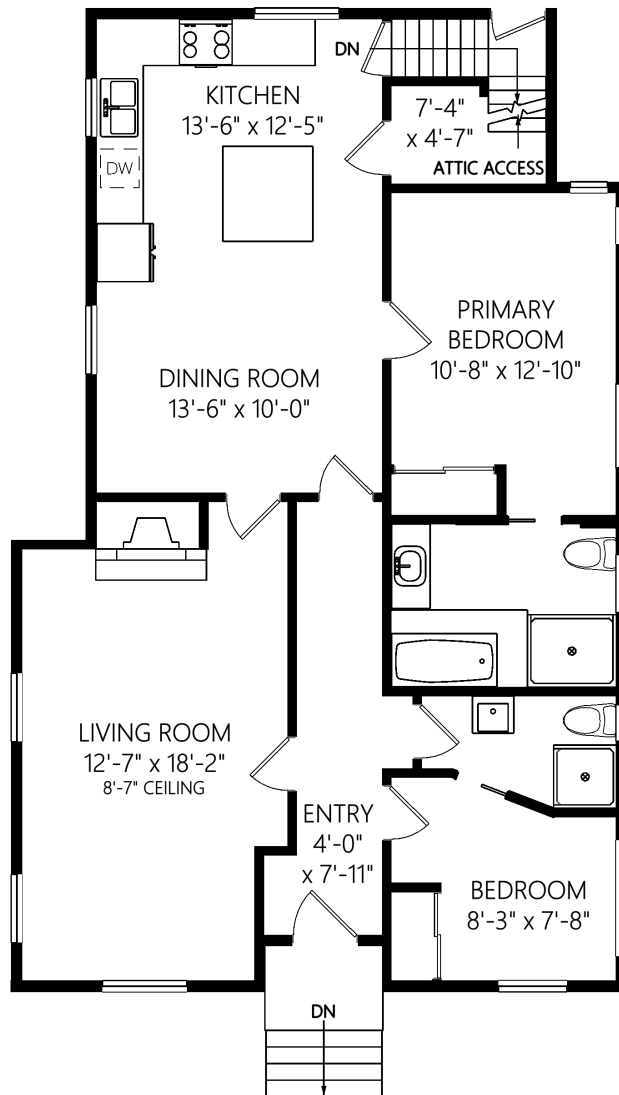

2279 Lincoln Rd

MAIN LEVEL
 1233 FINISHED SQ.FT.
 + ADDNL. SQ.FT. WHERE NOTED

	Fin. Sq.Ft.	UnFin. Sq.Ft.	Total Sq.Ft.
Main Level	1233	0	1233
Lower Level	1026	213	1239
Garage	0	216	216
Total	2259	429	2688

Shown length and width dimensions are approximate.
 Area sq.ft. is representative of the on-site measurements. (1" accuracy)

2279 Lincoln Rd

	Fin. Sq.Ft.	UnFin. Sq.Ft.	Total Sq.Ft.
Main Level	1233	0	1233
Lower Level	1026	213	1239
Garage	0	216	216
Total	2259	429	2688

Shown length and width dimensions are approximate. Area sq.ft. is representative of the on-site measurements. (1" accuracy)