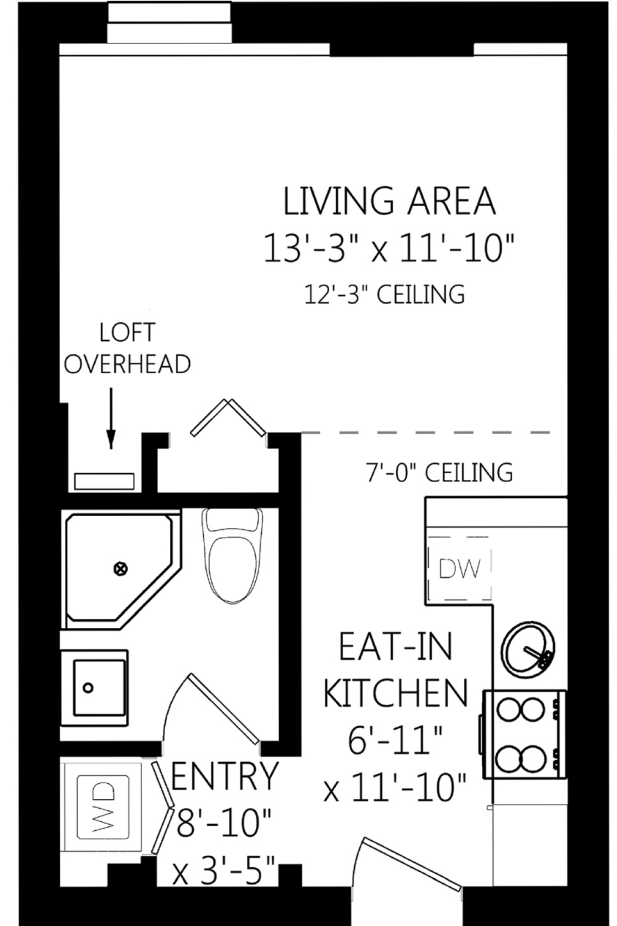

MAIN LEVEL
373 FINISHED SQ.FT.

LOFT LEVEL
125 SQ.FT.

	Fin. Sq.Ft.	UnFin. Sq.Ft.	Total Sq.Ft.
Main Level Finish Sqft	373	0	373
Bonus Loft Area	0	125	125
Total	373	125	498

Shown length and width dimensions are approximate. Area sq.ft. is representative of the on-site measurements. (1" accuracy)