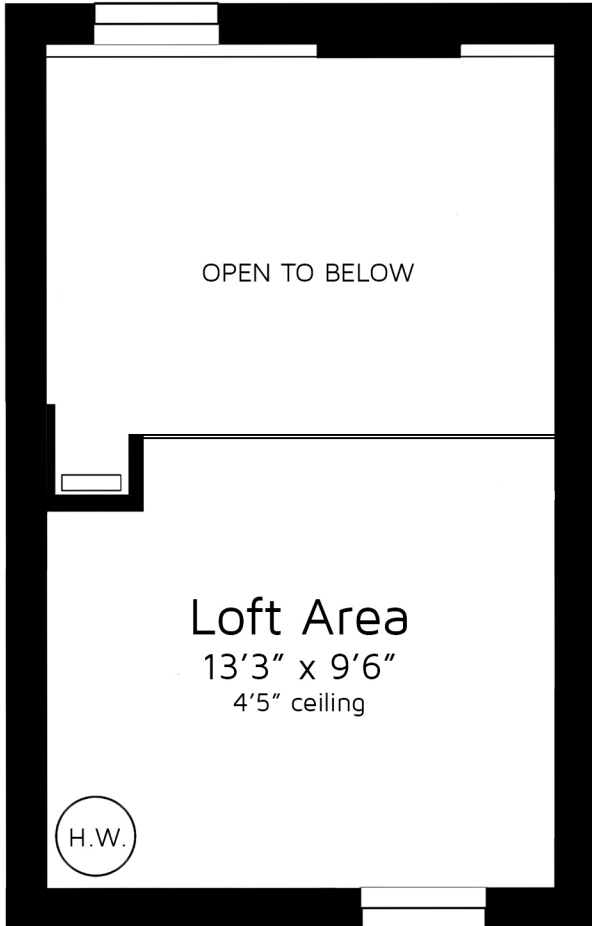

208-562 Yates St