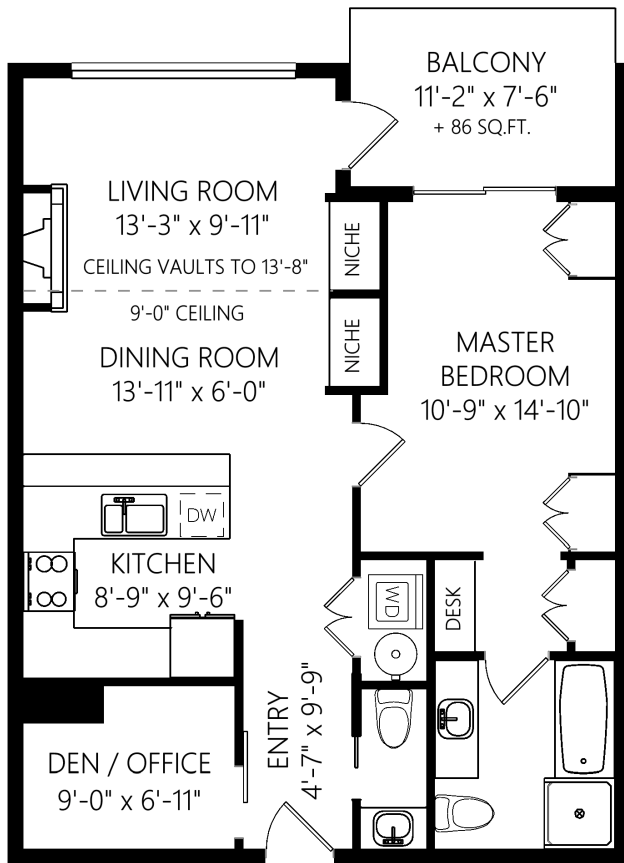

302-1035 Sutelj St

MAIN LEVEL

802 FINISHED SQ.FT.
 + ADDNL. SQ.FT. WHERE NOTED

	Fin. Sq.Ft.	UnFin. Sq.Ft.	Total Sq.Ft.
Main Level	802	0	802
Total	802	0	802

Shown length and width dimensions are approximate.
 Area sq.ft. is representative of the on-site measurements. (1" accuracy)