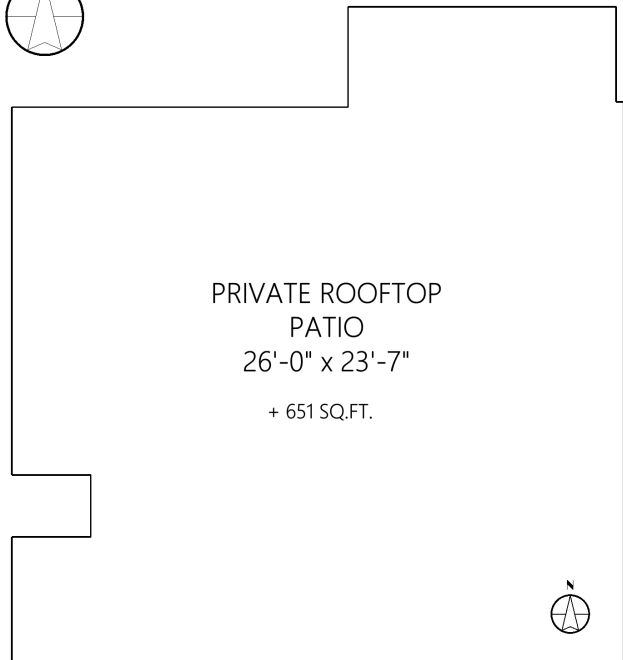

302-1035 Sutelj St

MAIN LEVEL

802 FINISHED SQ.FT.
 + ADDNL. SQ.FT. WHERE NOTED

	Fin. Sq.Ft.	UnFin. Sq.Ft.	Total Sq.Ft.
Main Level	802	0	802
Total	802	0	802

Shown length and width dimensions are approximate.
 Area sq.ft. is representative of the on-site measurements. (1" accuracy)