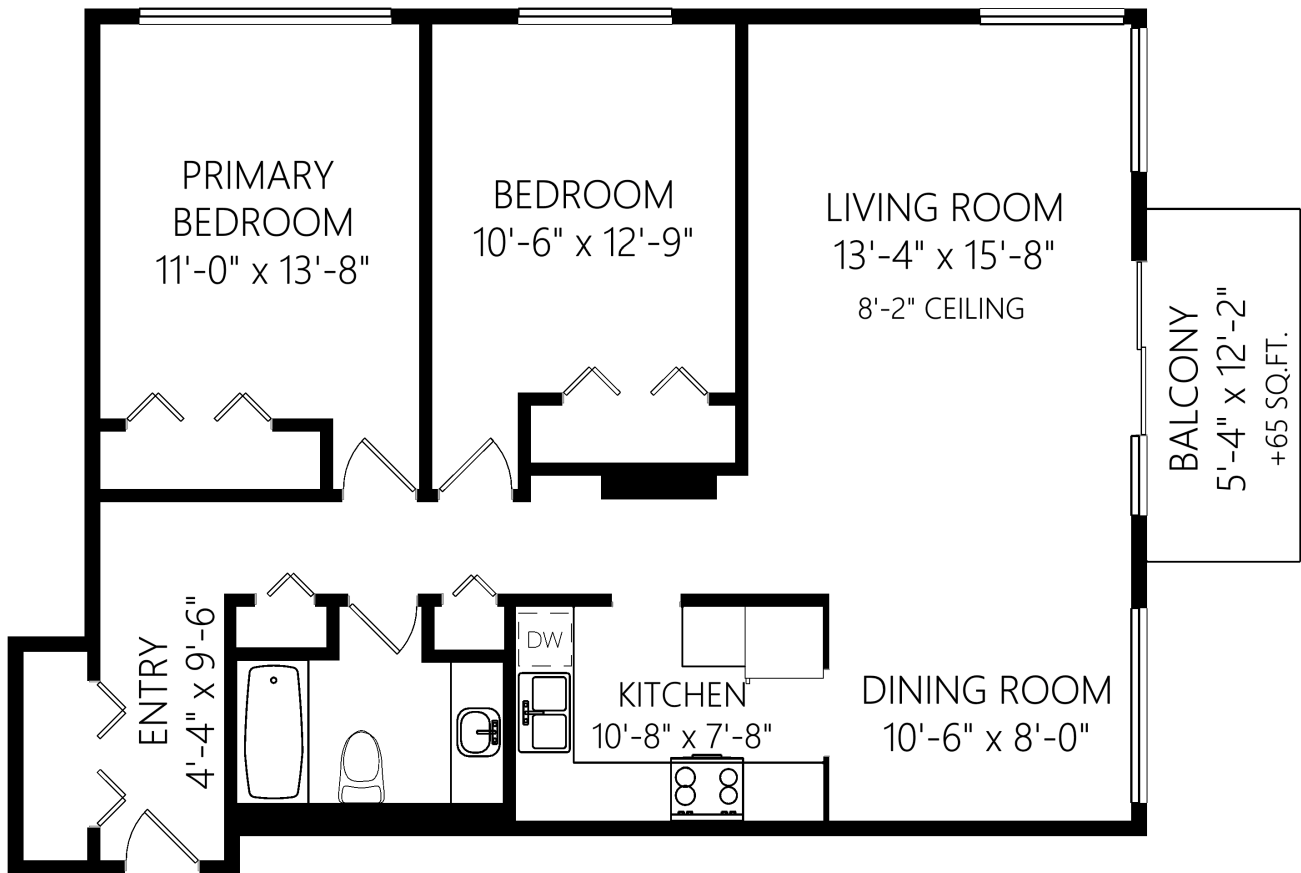

902-250 Douglas St

**SINGLE LEVEL**  
 1051 FINISHED SQ.FT.  
 + ADDNL. SQ.FT. WHERE NOTED

	Fin. Sq.Ft.	UnFin. Sq.Ft.	Total Sq.Ft.
<b>Single Level</b>	<b>1051</b>	<b>0</b>	<b>1051</b>
<b>Total</b>	<b>1051</b>	<b>0</b>	<b>1051</b>

Shown length and width dimensions are approximate.  
 Area sq.ft. is representative of the on-site measurements. (1" accuracy)