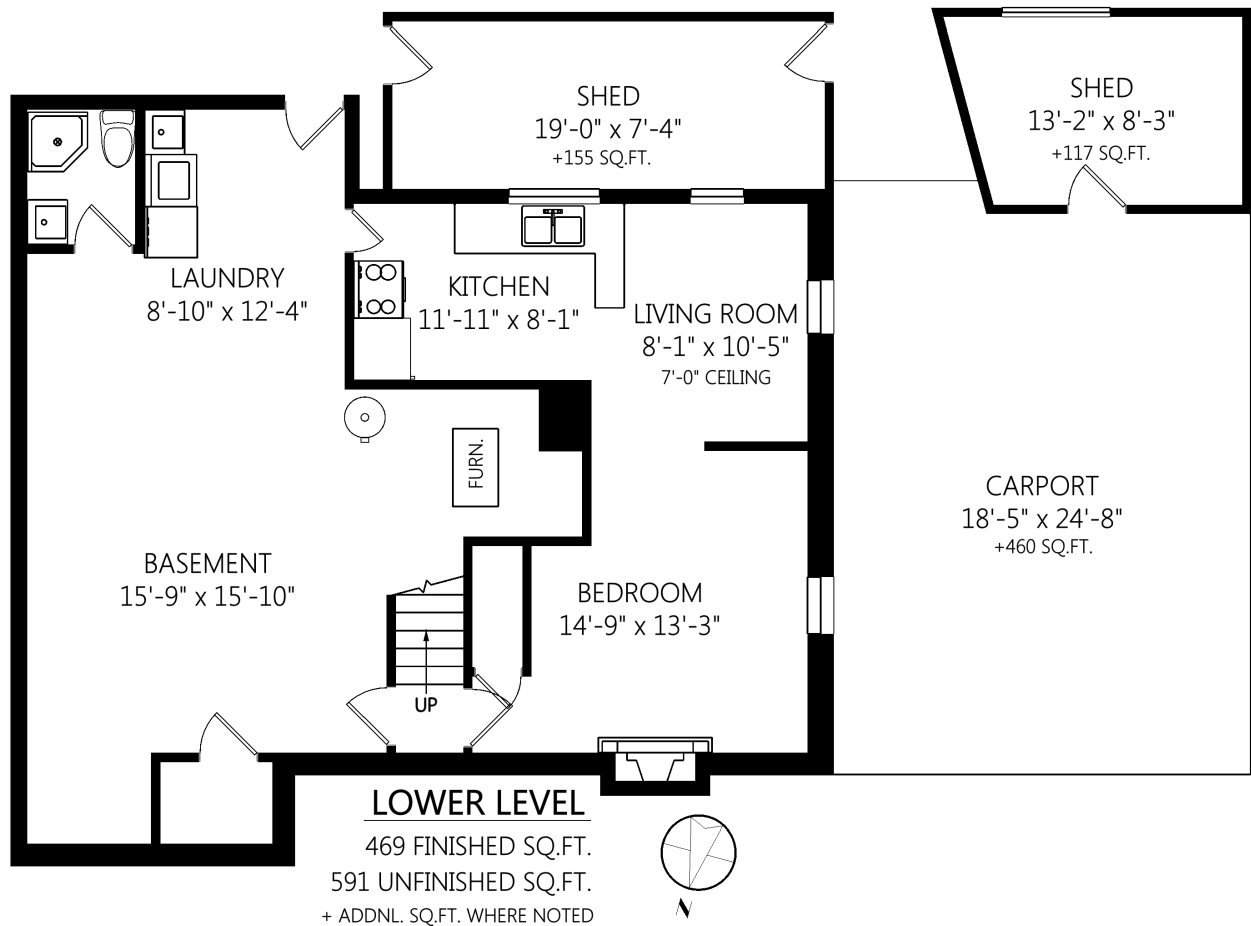

1213 Palmer Rd

	Fin. Sq.Ft.	UnFin. Sq.Ft.	Total Sq.Ft.
Main Level	1198	0	1198
Lower Level	469	591	1060
Total	1667	591	2258

Shown length and width dimensions are approximate.
 Area sq.ft. is representative of the on-site measurements. (1" accuracy)