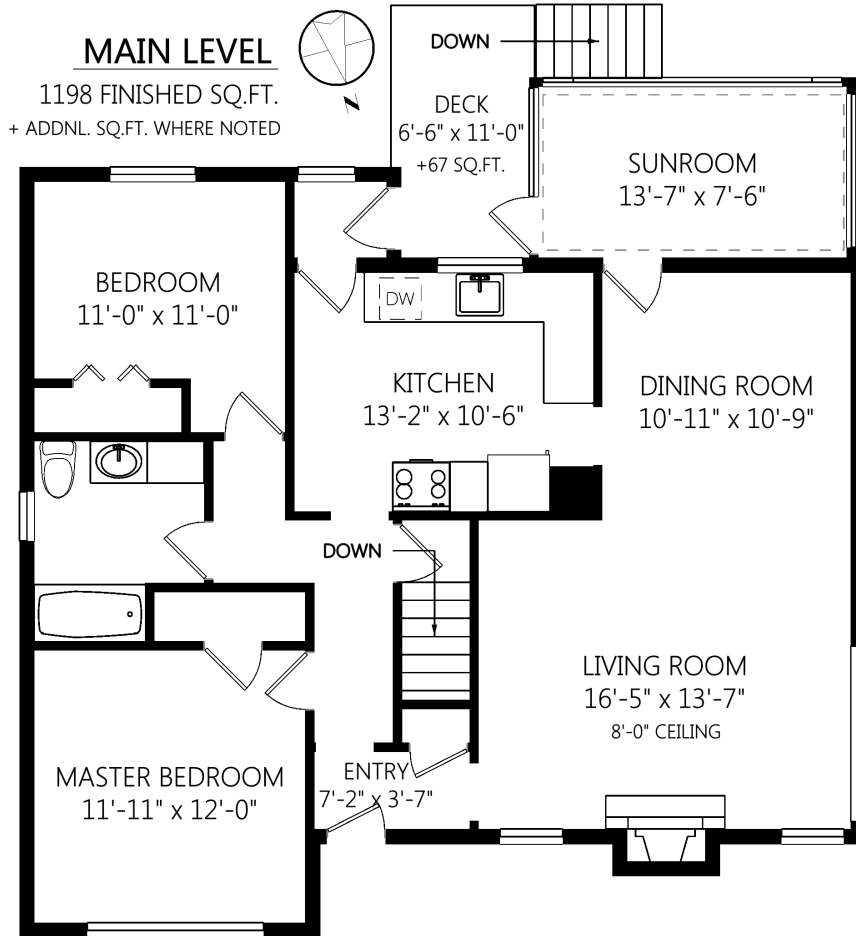

1213 Palmer Rd

	Fin. Sq.Ft.	UnFin. Sq.Ft.	Total Sq.Ft.
Main Level	1198	0	1198
Lower Level	469	591	1060
Total	1667	591	2258

Shown length and width dimensions are approximate.
 Area sq.ft. is representative of the on-site measurements. (1" accuracy)