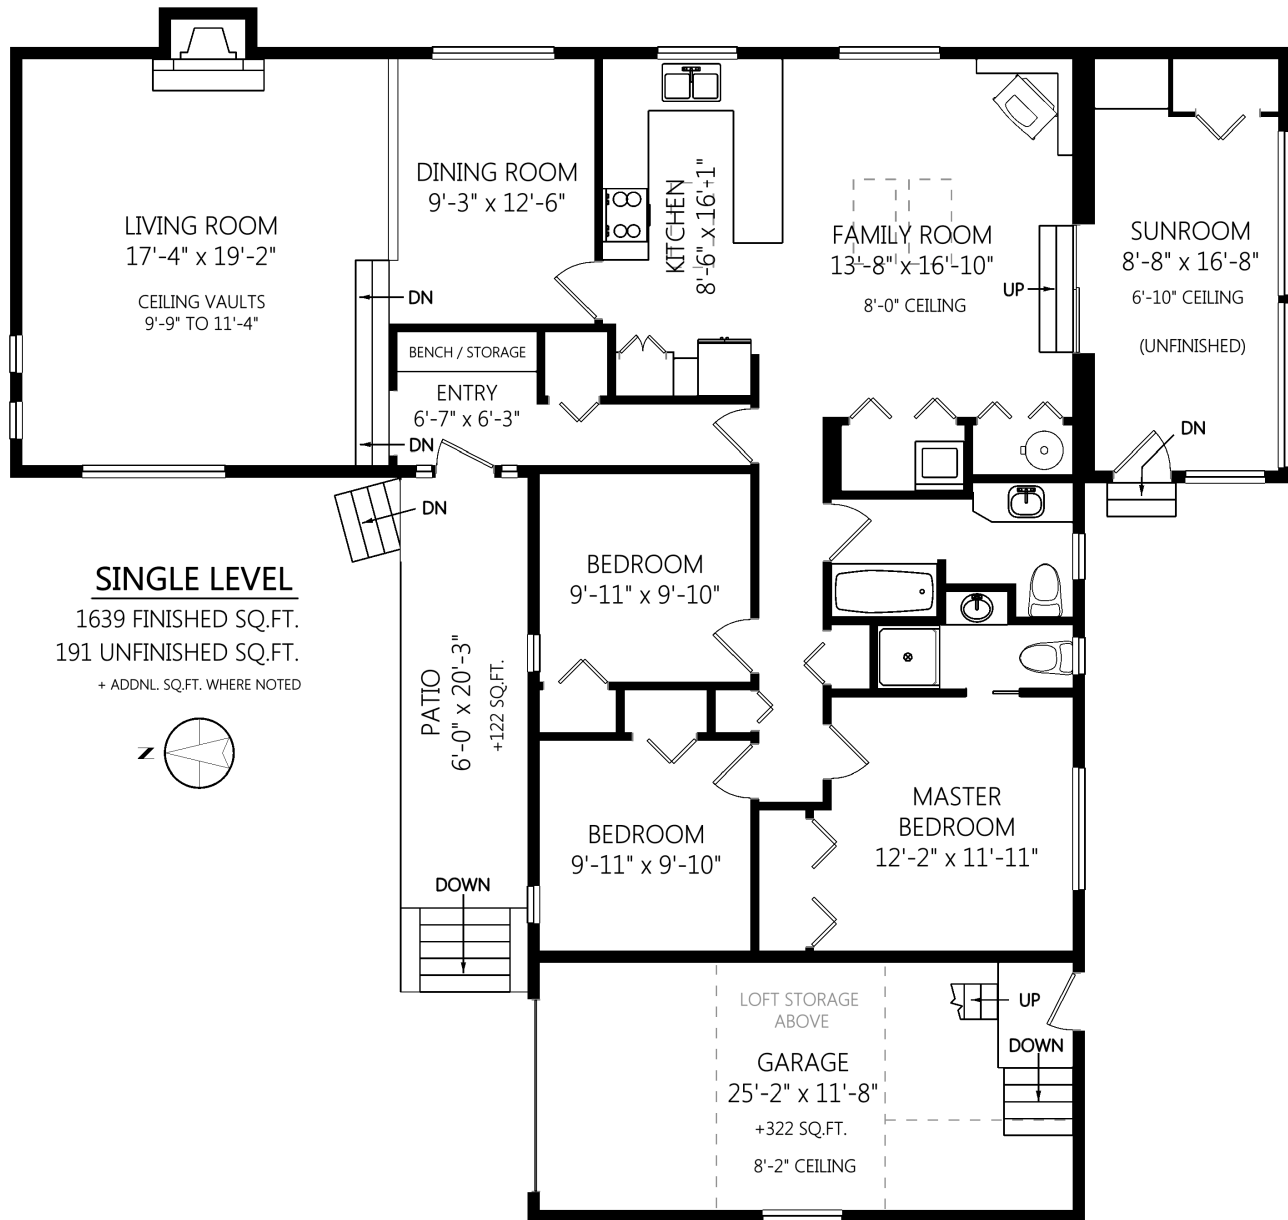

1452 Algonkin Rd

	Fin. Sq.Ft.	UnFin. Sq.Ft.	Total Sq.Ft.
Single Level	1639	191	1830
Loft Storage Above Garage	0	322	322
Total	1639	513	2152

Shown length and width dimensions are approximate.
 Area sq.ft. is representative of the on-site measurements. (1" accuracy)