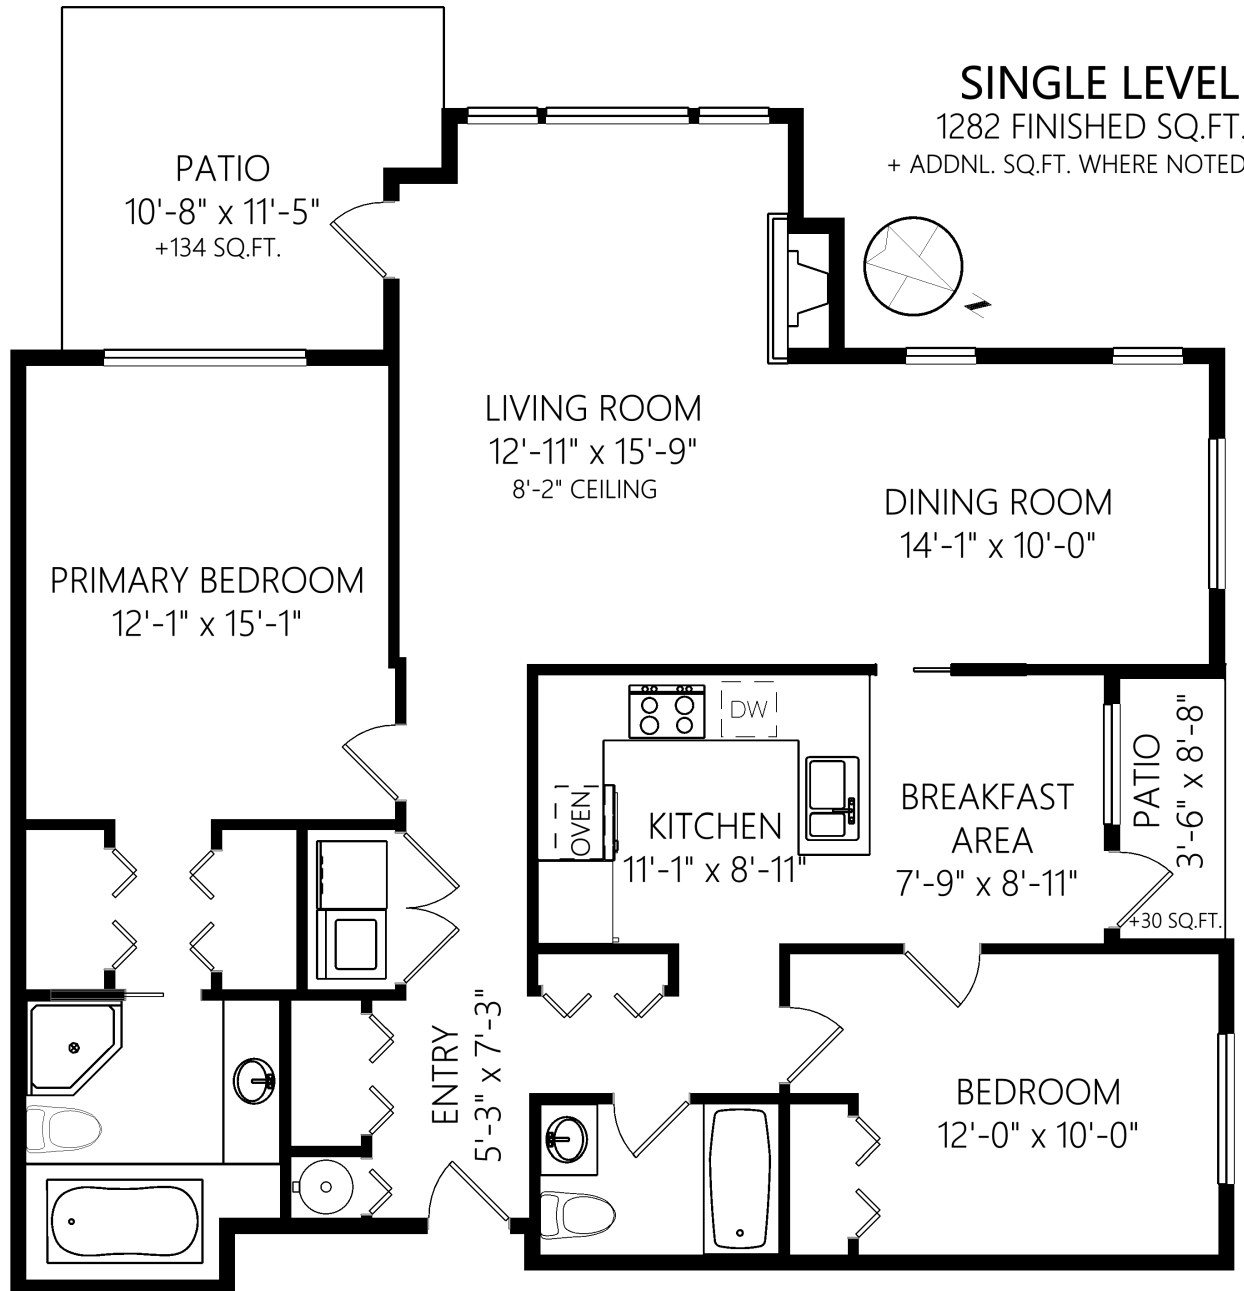

139-4484 Chatterton Way

**SINGLE LEVEL**

1282 FINISHED SQ.FT.  
 + ADDNL. SQ.FT. WHERE NOTED

	Fin. Sq.Ft.	UnFin. Sq.Ft.	Total Sq.Ft.
Single Level	1282	0	1282
<b>Total</b>	<b>1282</b>	<b>0</b>	<b>1282</b>

Shown length and width dimensions are approximate.  
 Area sq.ft. is representative of the on-site measurements. (1" accuracy)